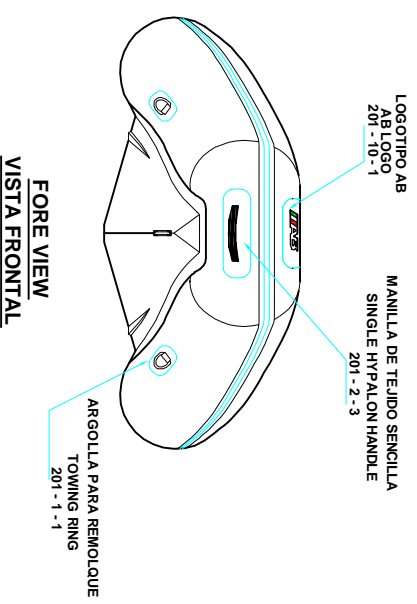

PLANT VIEW
VISTA EN PLANTA

LONGITUDINAL PROFILE
VISTA LATERAL

AFT VIEW
VISTA TRASERA

FORE VIEW
VISTA FRONTAL

NOTA: FAVOR INDICAR COLOR DEL BOTE AL ORDENAR / NOTE: MUST INDICATE BOAT COLOR WHEN ORDERING