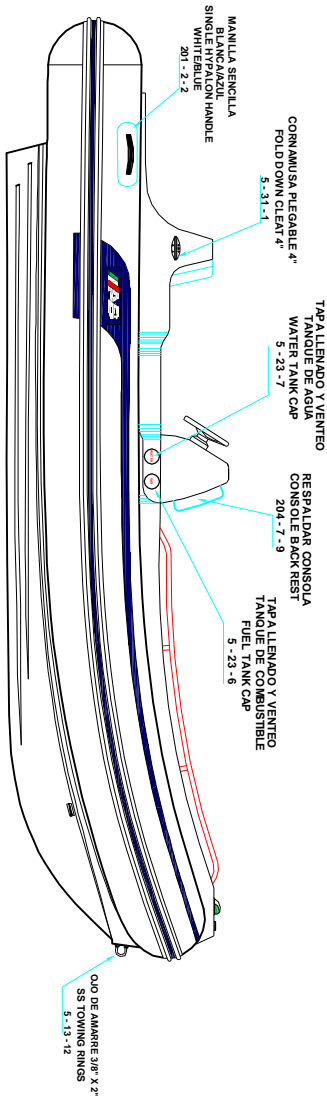

PLANT VIEW
VISTA SUPERIOR

LONGITUDINAL PROFILE
VISTA LATERAL

AFT VIEW
VISTA TRASERA

FORE VIEW
VISTA FRONTAL

NOTA: FAVOR INDICAR COLOR DEL BOTE AL ORDENAR / NOTE: MUST INDICATE BOAT COLOR WHEN ORDERING