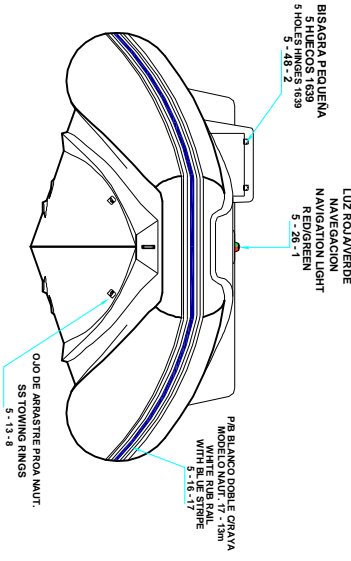

PLANT VIEW
VISTA SUPERIOR

LONGITUDINAL PROFILE
VISTA LATERAL

AFT VIEW
VISTA TRASERA

FORE VIEW
VISTA FRONTAL

NOTA: FAVOR INDICAR COLOR DEL BOTE AL ORDENAR / NOTE: MUST INDICATE BOAT COLOR WHEN ORDERING