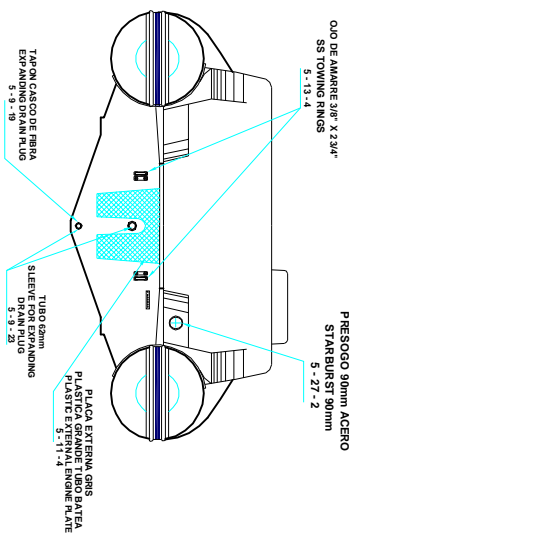

PLANT VIEW
VISTA SUPERIOR

LONGITUDINAL PROFILE
VISTA LATERAL

AFT VIEW
VISTA TRASERA

FORE VIEW
VISTA FRONTAL

NOTA: FAVOR INDICAR COLOR DEL BOTE AL ORDENAR / NOTE: MUST INDICATE BOAT COLOR WHEN ORDERING