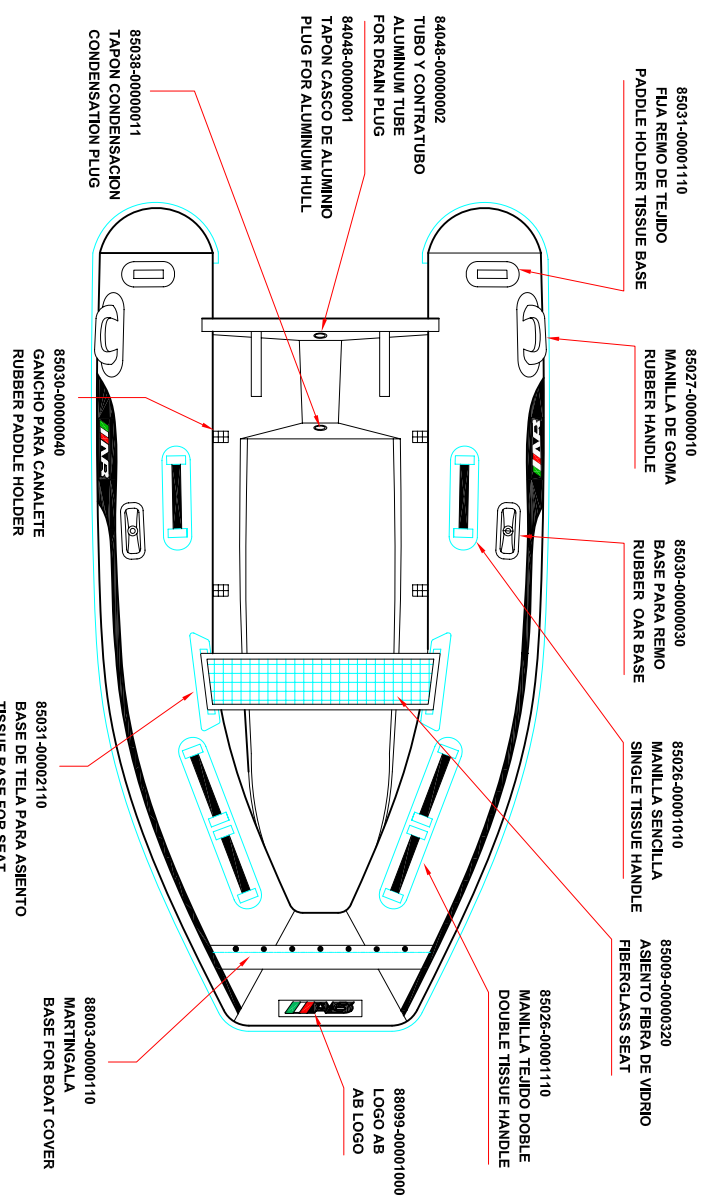

LONGITUDINAL PROFILE

85029-00000510
PERFIL DE BORDA
RUB RAIL

85015-00000110
ARGOLLA PARA REMOLQUE
TOWING RING

FORE VIEW

PLANT VIEW

AFT VIEW

NOTA: FAVOR INDICAR COLOR DEL BOTE AL ORDENAR / NOTE: MUST INDICATE BOAT COLOR WHEN ORDERING