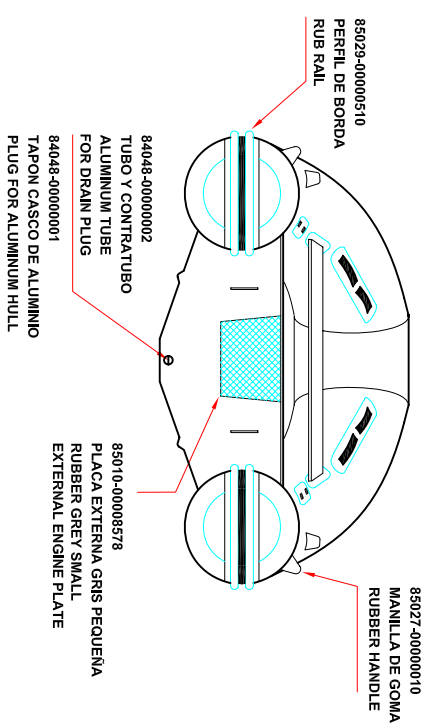

LONGITUDINAL PROFILE

85029-00000510
PERFIL DE BORDA
RUB RAIL

85015-00000110
ARGOLLA PARA REMOLQUE
TOWING RING

FORE VIEW

PLANT VIEW

AFT VIEW

NOTA: FAVOR INDICAR COLOR DEL BOTE AL ORDENAR / NOTE: MUST INDICATE BOAT COLOR WHEN ORDERING