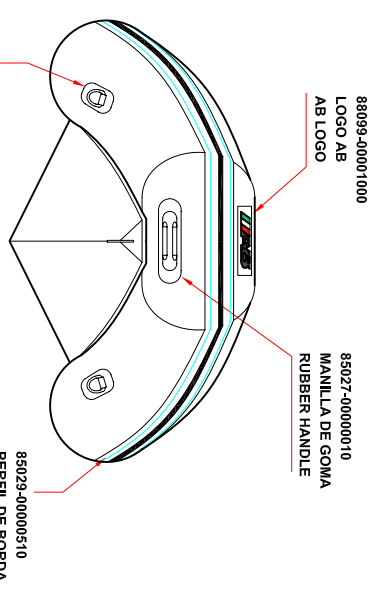

LONGITUDINAL PROFILE

85029-00000510
PERFIL DE BORDA
RUB RAIL

85015-00000110
ARGOLLA PARA REMOLQUE
TOWING RING

FORE VIEW

PLANT VIEW

AFT VIEW

NOTA: FAVOR INDICAR COLOR DEL BOTE AL ORDENAR / NOTE: MUST INDICATE BOAT COLOR WHEN ORDERING