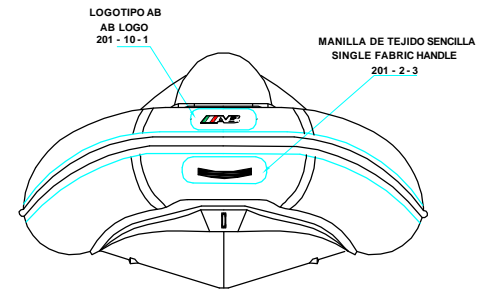

PLANT VIEW
VISTA EN PLANTA

AFT VIEW
VISTA TRASERA

LONGITUDINAL PROFILE
VISTA LATERAL

FORE VIEW
VISTA FRONTAL

NOTA: FAVOR INDICAR COLOR DEL BOTE AL ORDENAR / **NOTE:** MUST INDICATE BOAT COLOR WHEN ORDERING