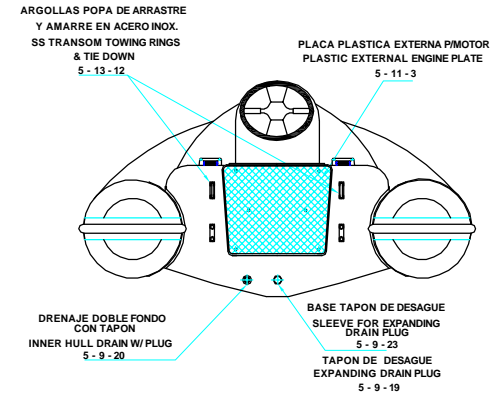

PLANT VIEW
VISTA EN PLANTA

AFT VIEW
VISTA TRASERA

LONGITUDINAL PROFILE
VISTA LATERAL

FORE VIEW
VISTA FRONTAL

NOTA: FAVOR INDICAR COLOR DEL BOTE AL ORDENAR / **NOTE:** MUST INDICATE BOAT COLOR WHEN ORDERING