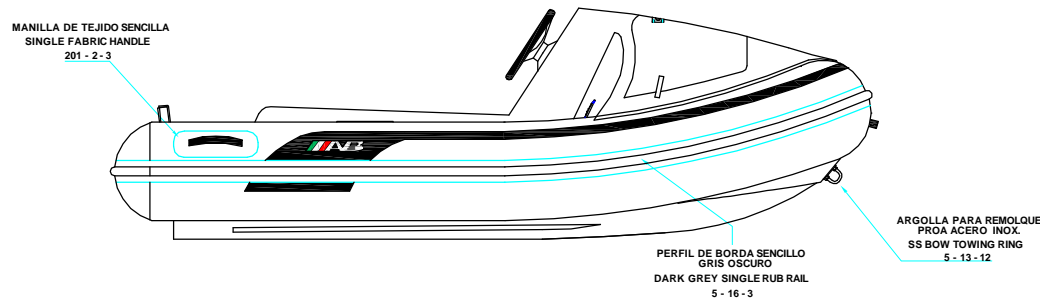

PLANT VIEW
VISTA EN PLANTA

AFT VIEW
VISTA TRASERA

LONGITUDINAL PROFILE
VISTA LATERAL

FORE VIEW
VISTA FRONTAL

NOTA: FAVOR INDICAR COLOR DEL BOTE AL ORDENAR / **NOTE:** MUST INDICATE BOAT COLOR WHEN ORDERING