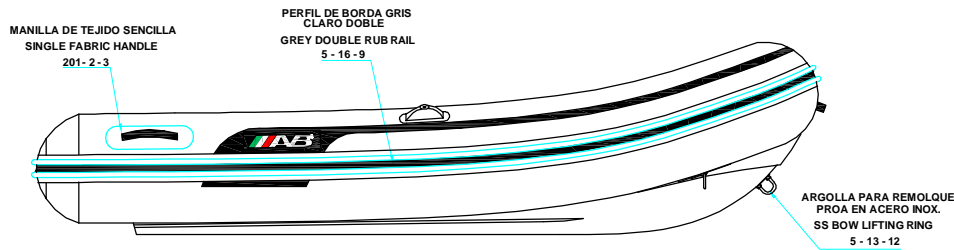

PLANT VIEW
VISTA SUPERIOR

AFT VIEW
VISTA TRASERA

LONGITUDINAL PROFILE
VISTA LATERAL

FORE VIEW
VISTA FRONTAL

NOTA: FAVOR INDICAR COLOR DEL BOTE AL ORDENAR / **NOTE:** MUST INDICATE BOAT COLOR WHEN ORDERING