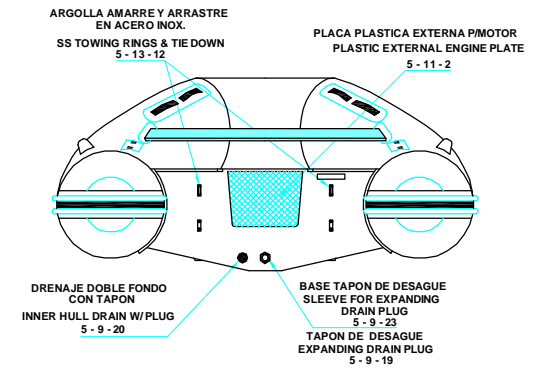

PLANT VIEW
VISTA SUPERIOR

AFT VIEW
VISTA TRASERA

LONGITUDINAL PROFILE
VISTA LATERAL

FORE VIEW
VISTA FRONTAL

NOTA: FAVOR INDICAR COLOR DEL BOTE AL ORDENAR / **NOTE:** MUST INDICATE BOAT COLOR WHEN ORDERING