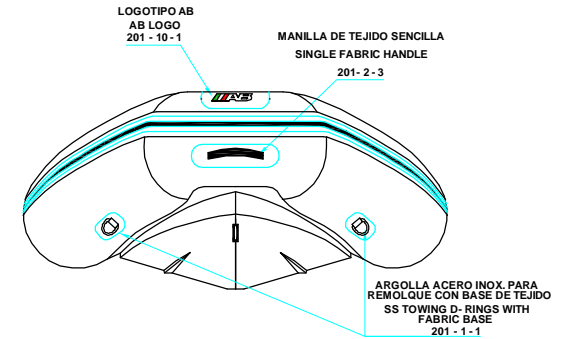

PLANT VIEW
VISTA SUPERIOR

AFT VIEW
VISTA TRASERA

LONGITUDINAL PROFILE
VISTA LATERAL

FORE VIEW
VISTA FRONTAL

NOTA: FAVOR INDICAR COLOR DEL BOTE AL ORDENAR / **NOTE:** MUST INDICATE BOAT COLOR WHEN ORDERING