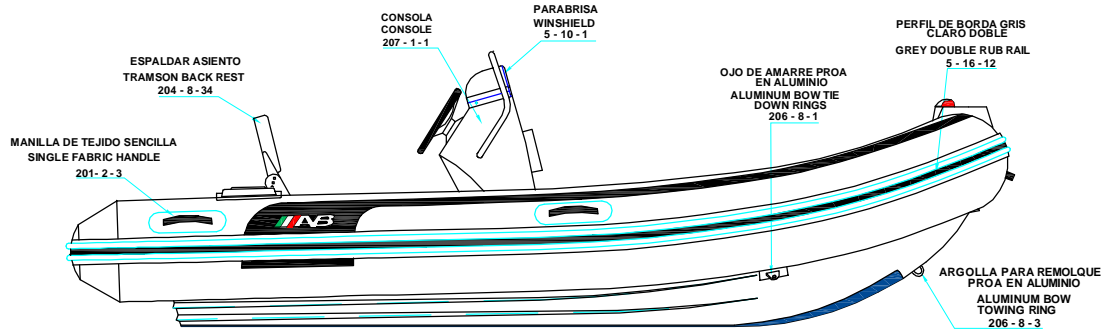

REV. 4

ALUMINA 14 ALX

520 - 2 - 4

PLANT VIEW
VISTA SUPERIOR

AFT VIEW
VISTA TRASERA

LONGITUDINAL PROFILE
VISTA LATERAL

FORE VIEW
VISTA FRONTAL

NOTA: FAVOR INDICAR COLOR DEL BOTE AL ORDENAR / **NOTE:** MUST INDICATE BOAT COLOR WHEN ORDERING