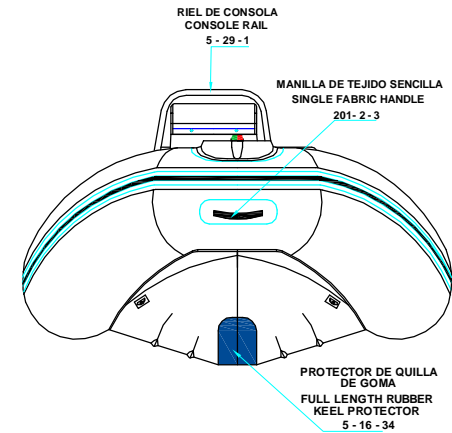

REV. 4

ALUMINA 14 ALX

520 - 2 - 4

PLANT VIEW
VISTA SUPERIOR

AFT VIEW
VISTA TRASERA

LONGITUDINAL PROFILE
VISTA LATERAL

FORE VIEW
VISTA FRONTAL

NOTA: FAVOR INDICAR COLOR DEL BOTE AL ORDENAR / **NOTE:** MUST INDICATE BOAT COLOR WHEN ORDERING