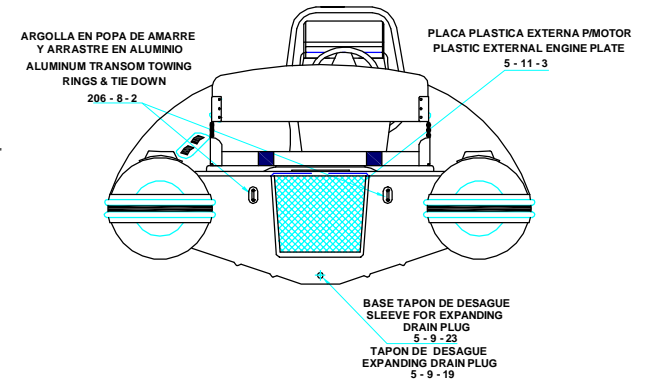

REV. 4

ALUMINA 14 ALX

520 - 2 - 4

PLANT VIEW
VISTA SUPERIOR

AFT VIEW
VISTA TRASERA

LONGITUDINAL PROFILE
VISTA LATERAL

FORE VIEW
VISTA FRONTAL

NOTA: FAVOR INDICAR COLOR DEL BOTE AL ORDENAR / **NOTE:** MUST INDICATE BOAT COLOR WHEN ORDERING