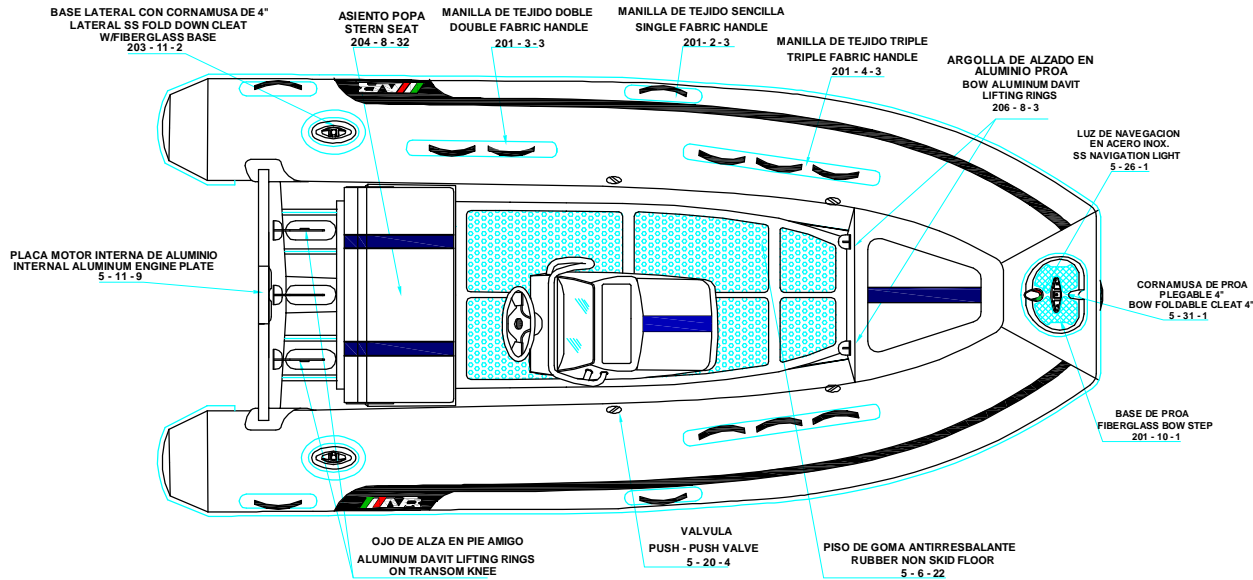

REV. 4

ALUMINA 14 ALX

520 - 2 - 4

PLANT VIEW
VISTA SUPERIOR

AFT VIEW
VISTA TRASERA

LONGITUDINAL PROFILE
VISTA LATERAL

FORE VIEW
VISTA FRONTAL

NOTA: FAVOR INDICAR COLOR DEL BOTE AL ORDENAR / **NOTE:** MUST INDICATE BOAT COLOR WHEN ORDERING