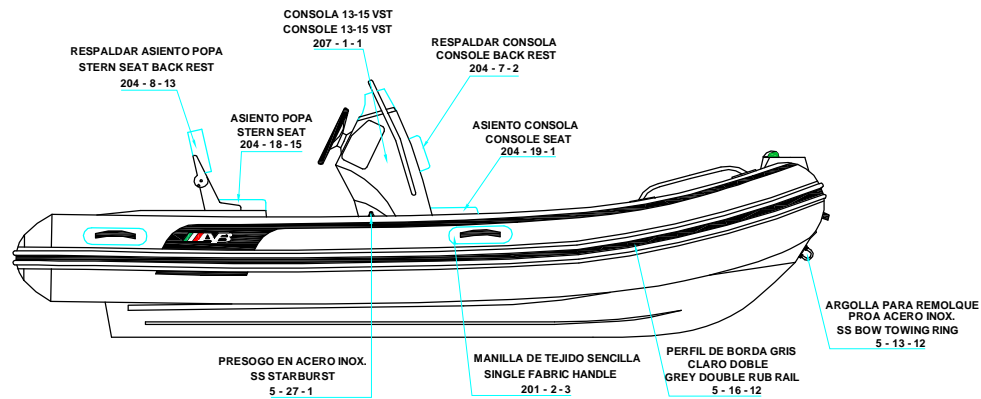

PLANT VIEW
VISTA SUPERIOR

AFT VIEW
VISTA TRASERA

LONGITUDINAL PROFILE
VISTA LATERAL

FORE VIEW
VISTA FRONTAL

NOTA: FAVOR INDICAR COLOR DEL BOTE AL ORDENAR / NOTE: MUST INDICATE BOAT COLOR WHEN ORDERING