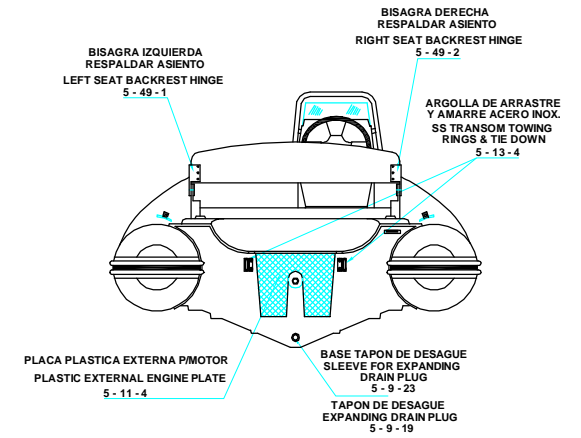

PLANT VIEW
VISTA SUPERIOR

AFT VIEW
VISTA TRASERA

LONGITUDINAL PROFILE
VISTA LATERAL

FORE VIEW
VISTA FRONTAL

NOTA: FAVOR INDICAR COLOR DEL BOTE AL ORDENAR / NOTE: MUST INDICATE BOAT COLOR WHEN ORDERING