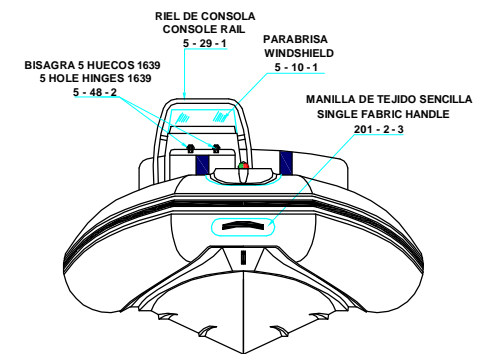

PLANT VIEW
VISTA SUPERIOR

AFT VIEW
VISTA TRASERA

LONGITUDINAL PROFILE
VISTA LATERAL

FORE VIEW
VISTA FRONTAL

NOTA: FAVOR INDICAR COLOR DEL BOTE AL ORDENAR / NOTE: MUST INDICATE BOAT COLOR WHEN ORDERING