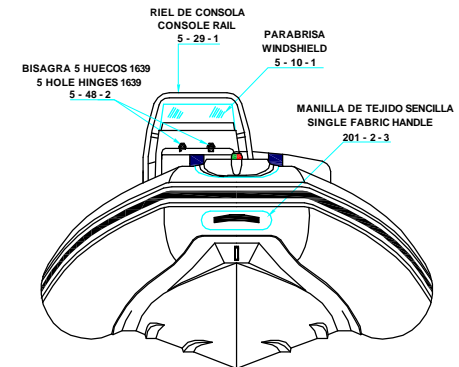

PLANT VIEW  
VISTA SUPERIOR

AFT VIEW  
VISTA TRASERA

LONGITUDINAL PROFILE  
VISTA LATERAL

FORE VIEW  
VISTA FRONTAL

NOTA: FAVOR INDICAR COLOR DEL BOTE AL ORDENAR / NOTE: MUST INDICATE BOAT COLOR WHEN ORDERING