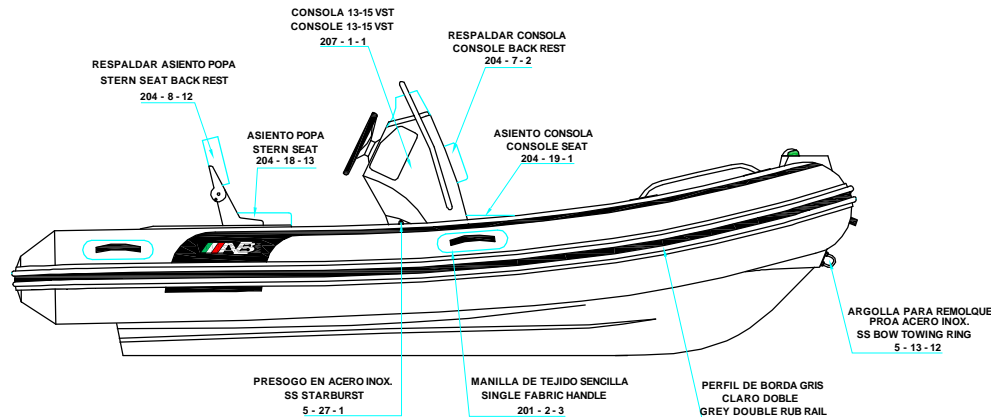

PLANT VIEW  
VISTA SUPERIOR

AFT VIEW  
VISTA TRASERA

LONGITUDINAL PROFILE  
VISTA LATERAL

FORE VIEW  
VISTA FRONTAL

NOTA: FAVOR INDICAR COLOR DEL BOTE AL ORDENAR / NOTE: MUST INDICATE BOAT COLOR WHEN ORDERING