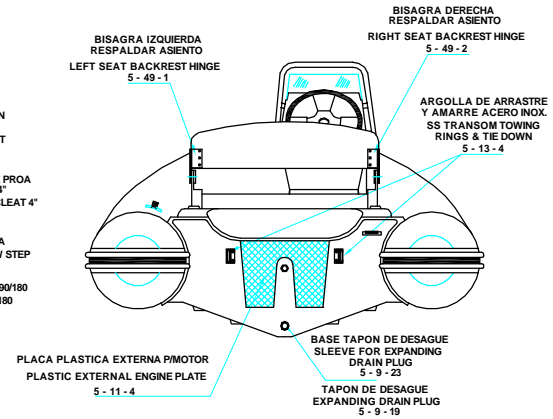

PLANT VIEW  
VISTA SUPERIOR

AFT VIEW  
VISTA TRASERA

LONGITUDINAL PROFILE  
VISTA LATERAL

FORE VIEW  
VISTA FRONTAL

NOTA: FAVOR INDICAR COLOR DEL BOTE AL ORDENAR / NOTE: MUST INDICATE BOAT COLOR WHEN ORDERING