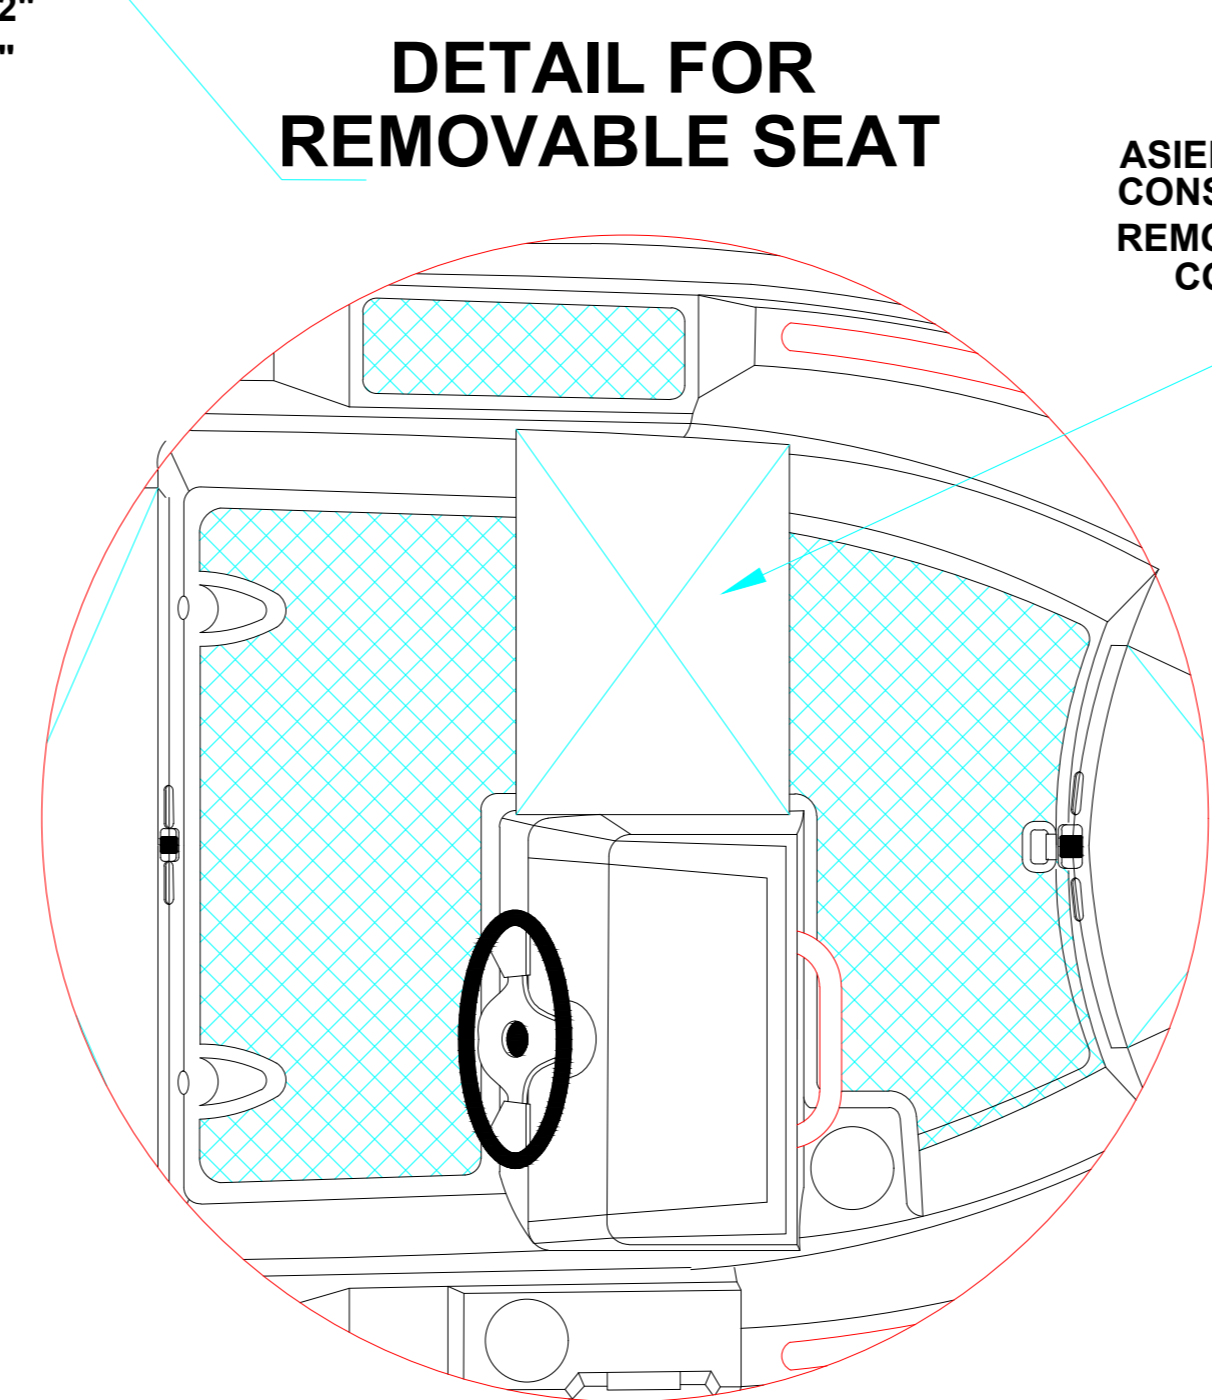

PLANT VIEW VISTA SUPERIOR

AFT VIEW VISTA TRASERA

LONGITUDINAL PROFILE VISTA LATERAL

FORE VIEW VISTA FRONTAL

NOTA: FAVOR INDICAR COLOR DEL BOTE AL ORDENAR / NOTE: MUST INDICATE BOAT COLOR WHEN ORDERING