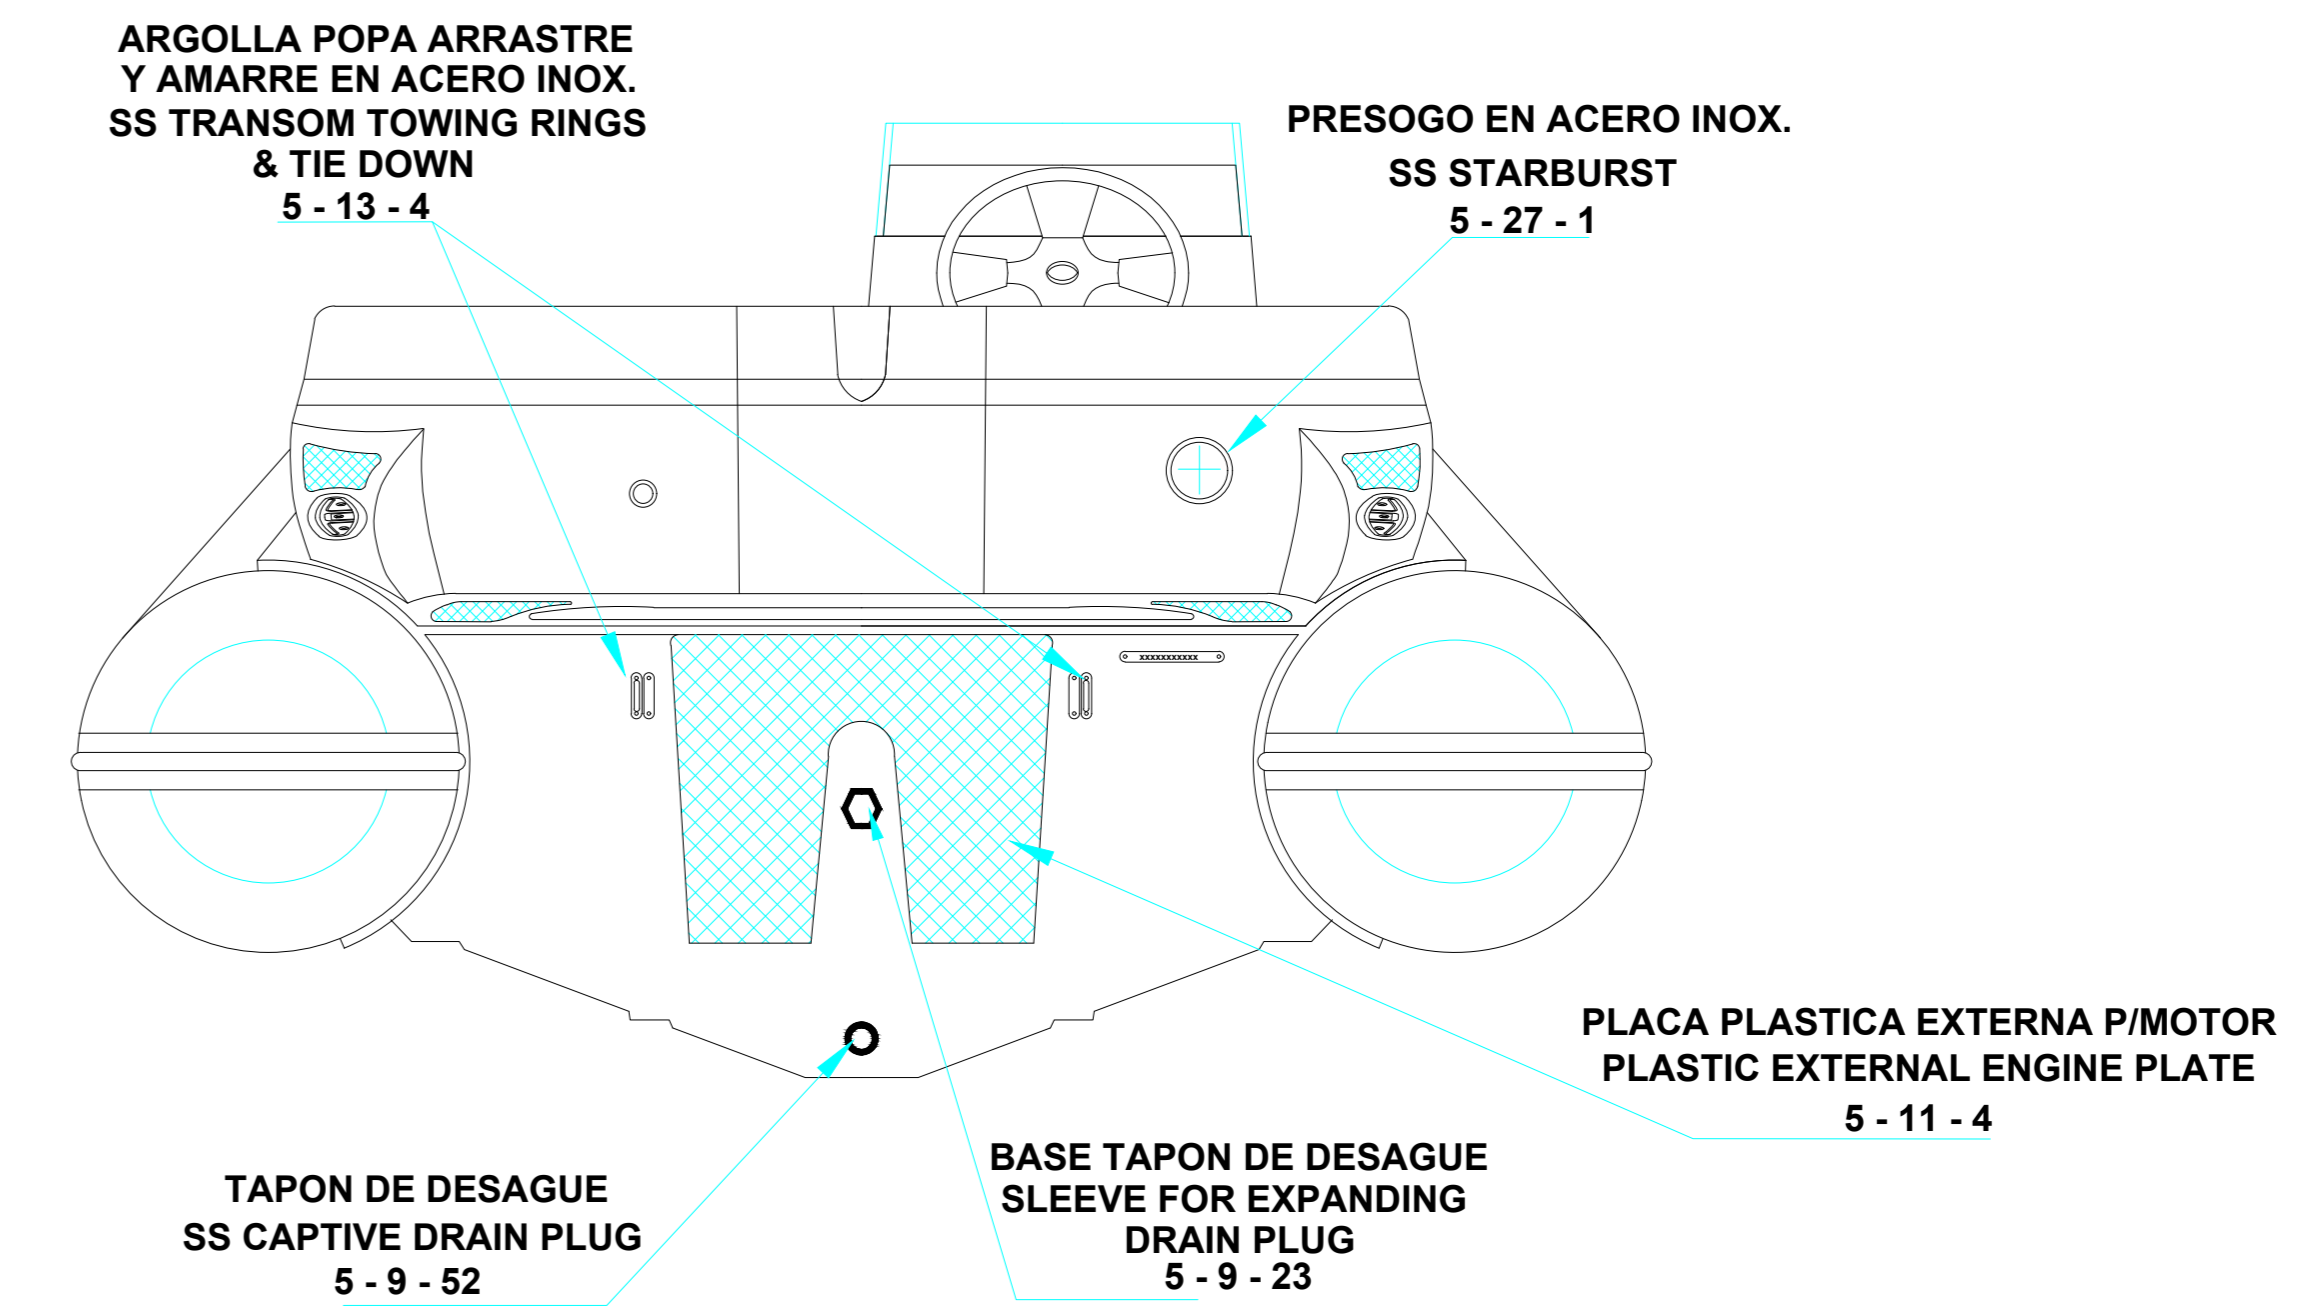

PLANT VIEW VISTA SUPERIOR

AFT VIEW VISTA TRASERA

LONGITUDINAL PROFILE VISTA LATERAL

FORE VIEW VISTA FRONTAL

NOTA: FAVOR INDICAR COLOR DEL BOTE AL ORDENAR / NOTE: MUST INDICATE BOAT COLOR WHEN ORDERING