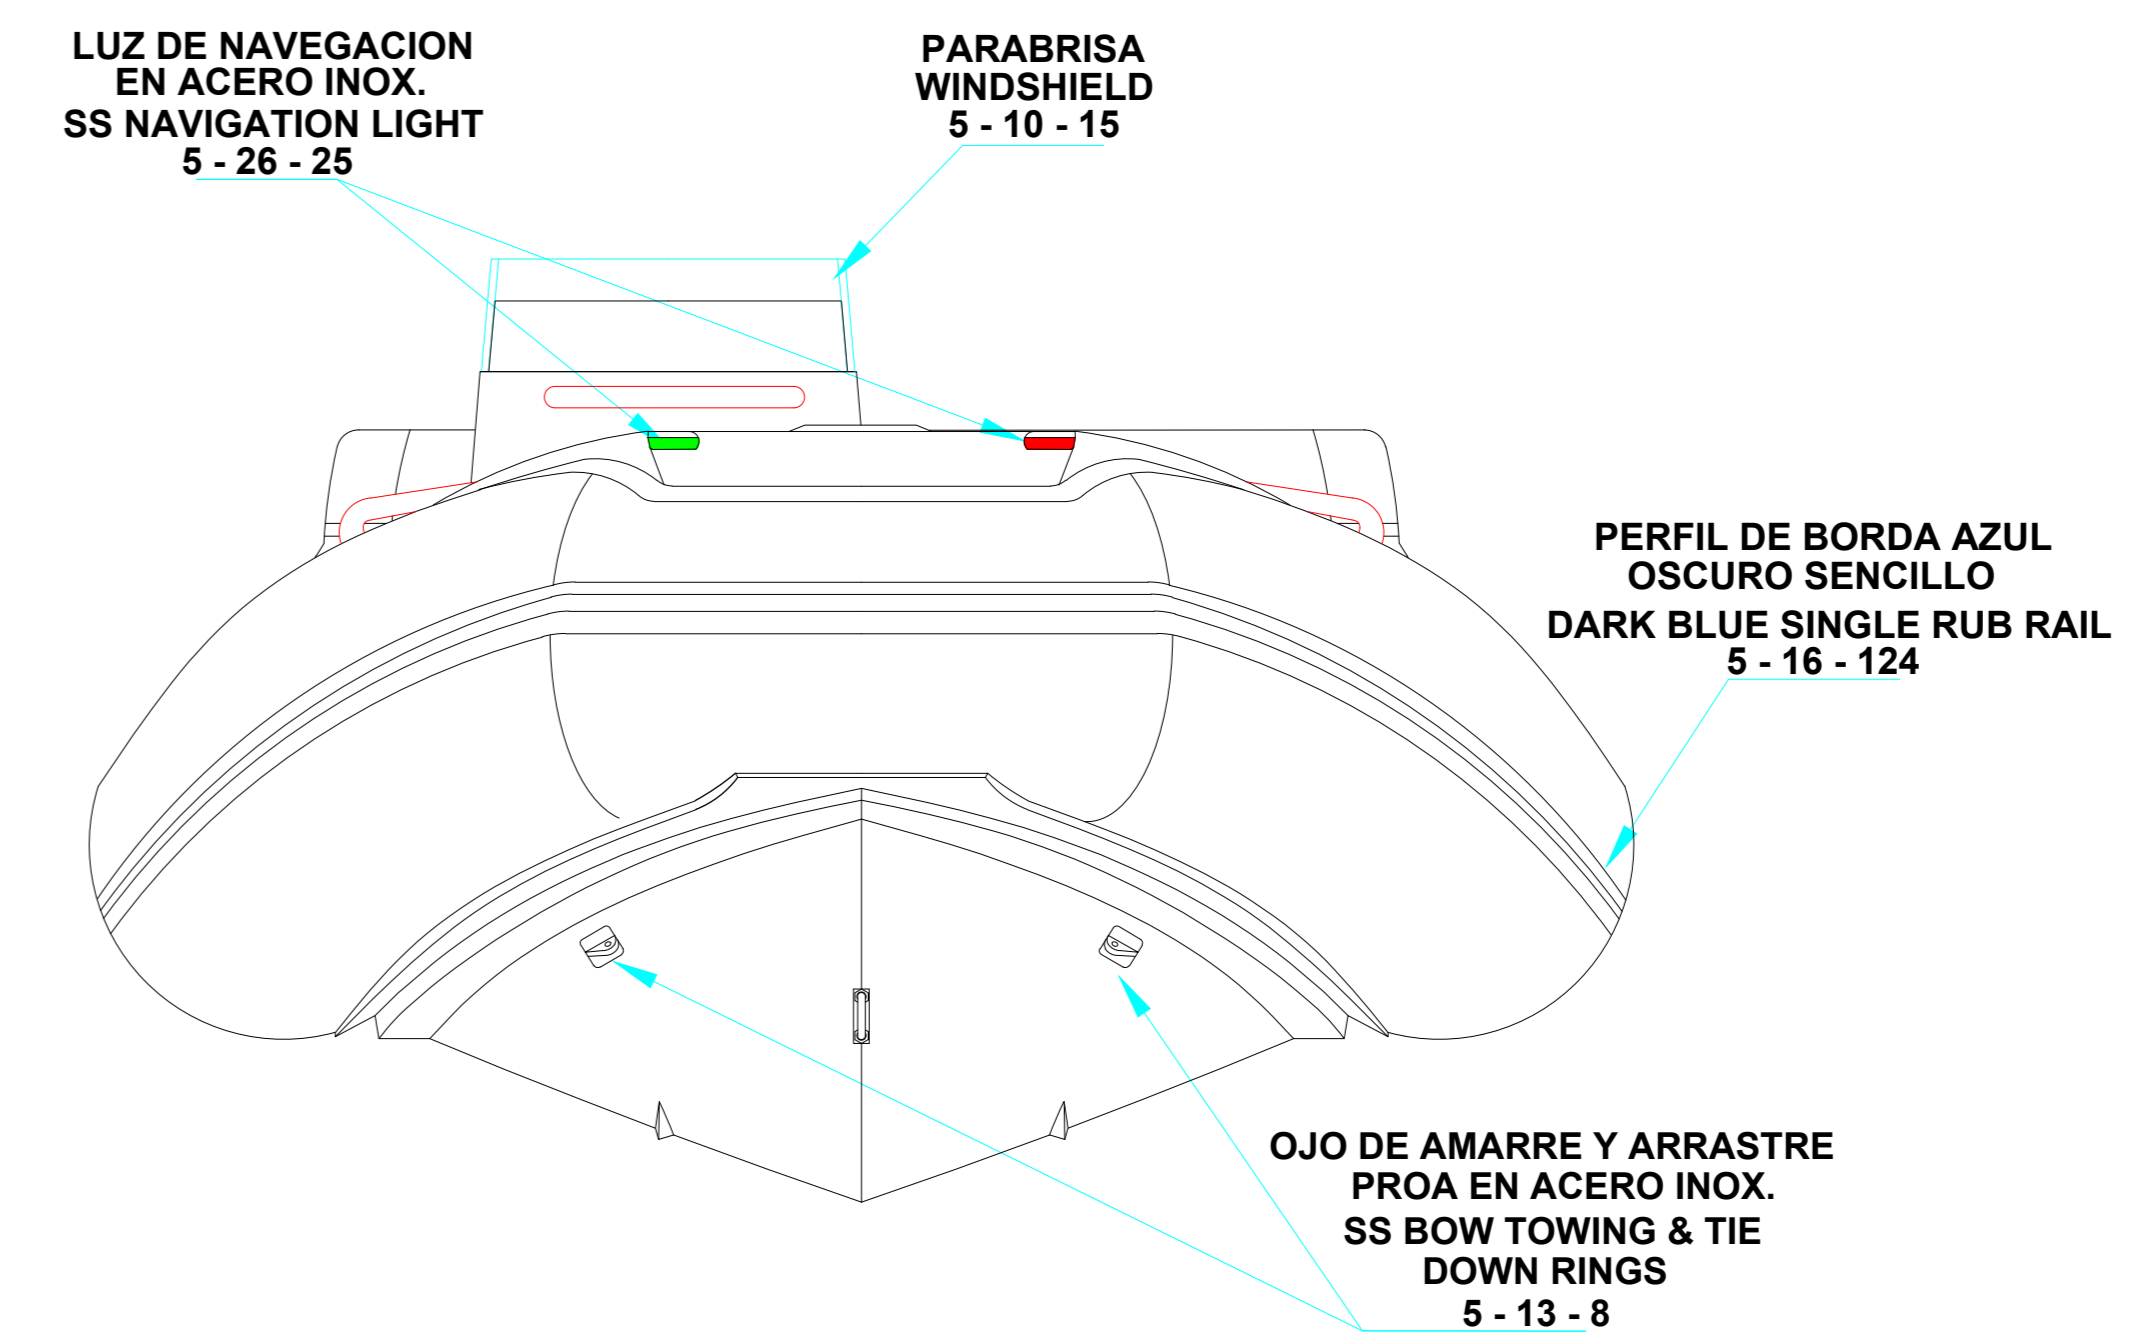

PLANT VIEW VISTA SUPERIOR

AFT VIEW VISTA TRASERA

LONGITUDINAL PROFILE VISTA LATERAL

FORE VIEW VISTA FRONTAL

NOTA: FAVOR INDICAR COLOR DEL BOTE AL ORDENAR / NOTE: MUST INDICATE BOAT COLOR WHEN ORDERING