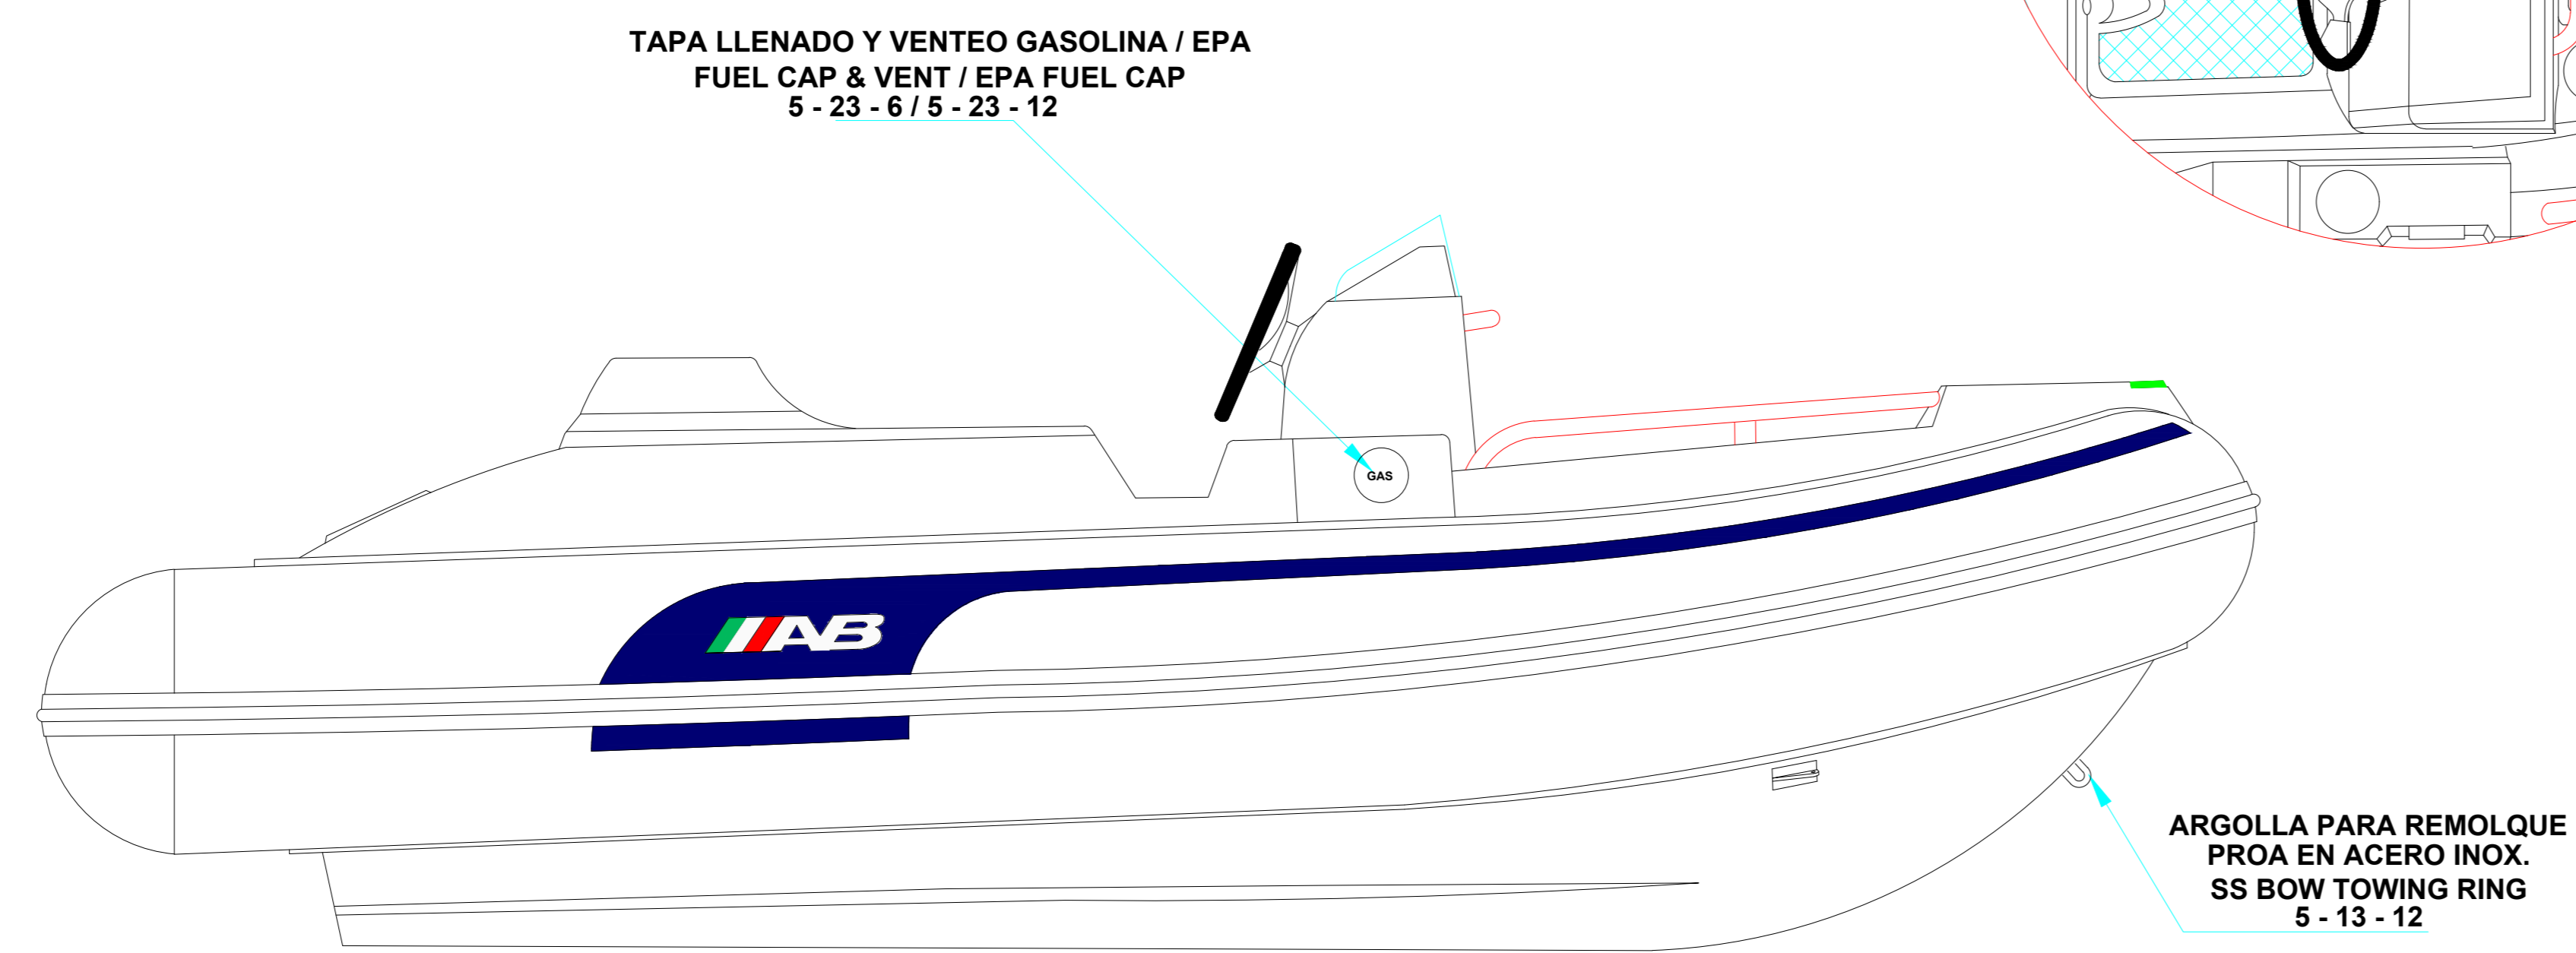

PLANT VIEW VISTA SUPERIOR

AFT VIEW VISTA TRASERA

LONGITUDINAL PROFILE VISTA LATERAL

FORE VIEW VISTA FRONTAL

NOTA: FAVOR INDICAR COLOR DEL BOTE AL ORDENAR / NOTE: MUST INDICATE BOAT COLOR WHEN ORDERING