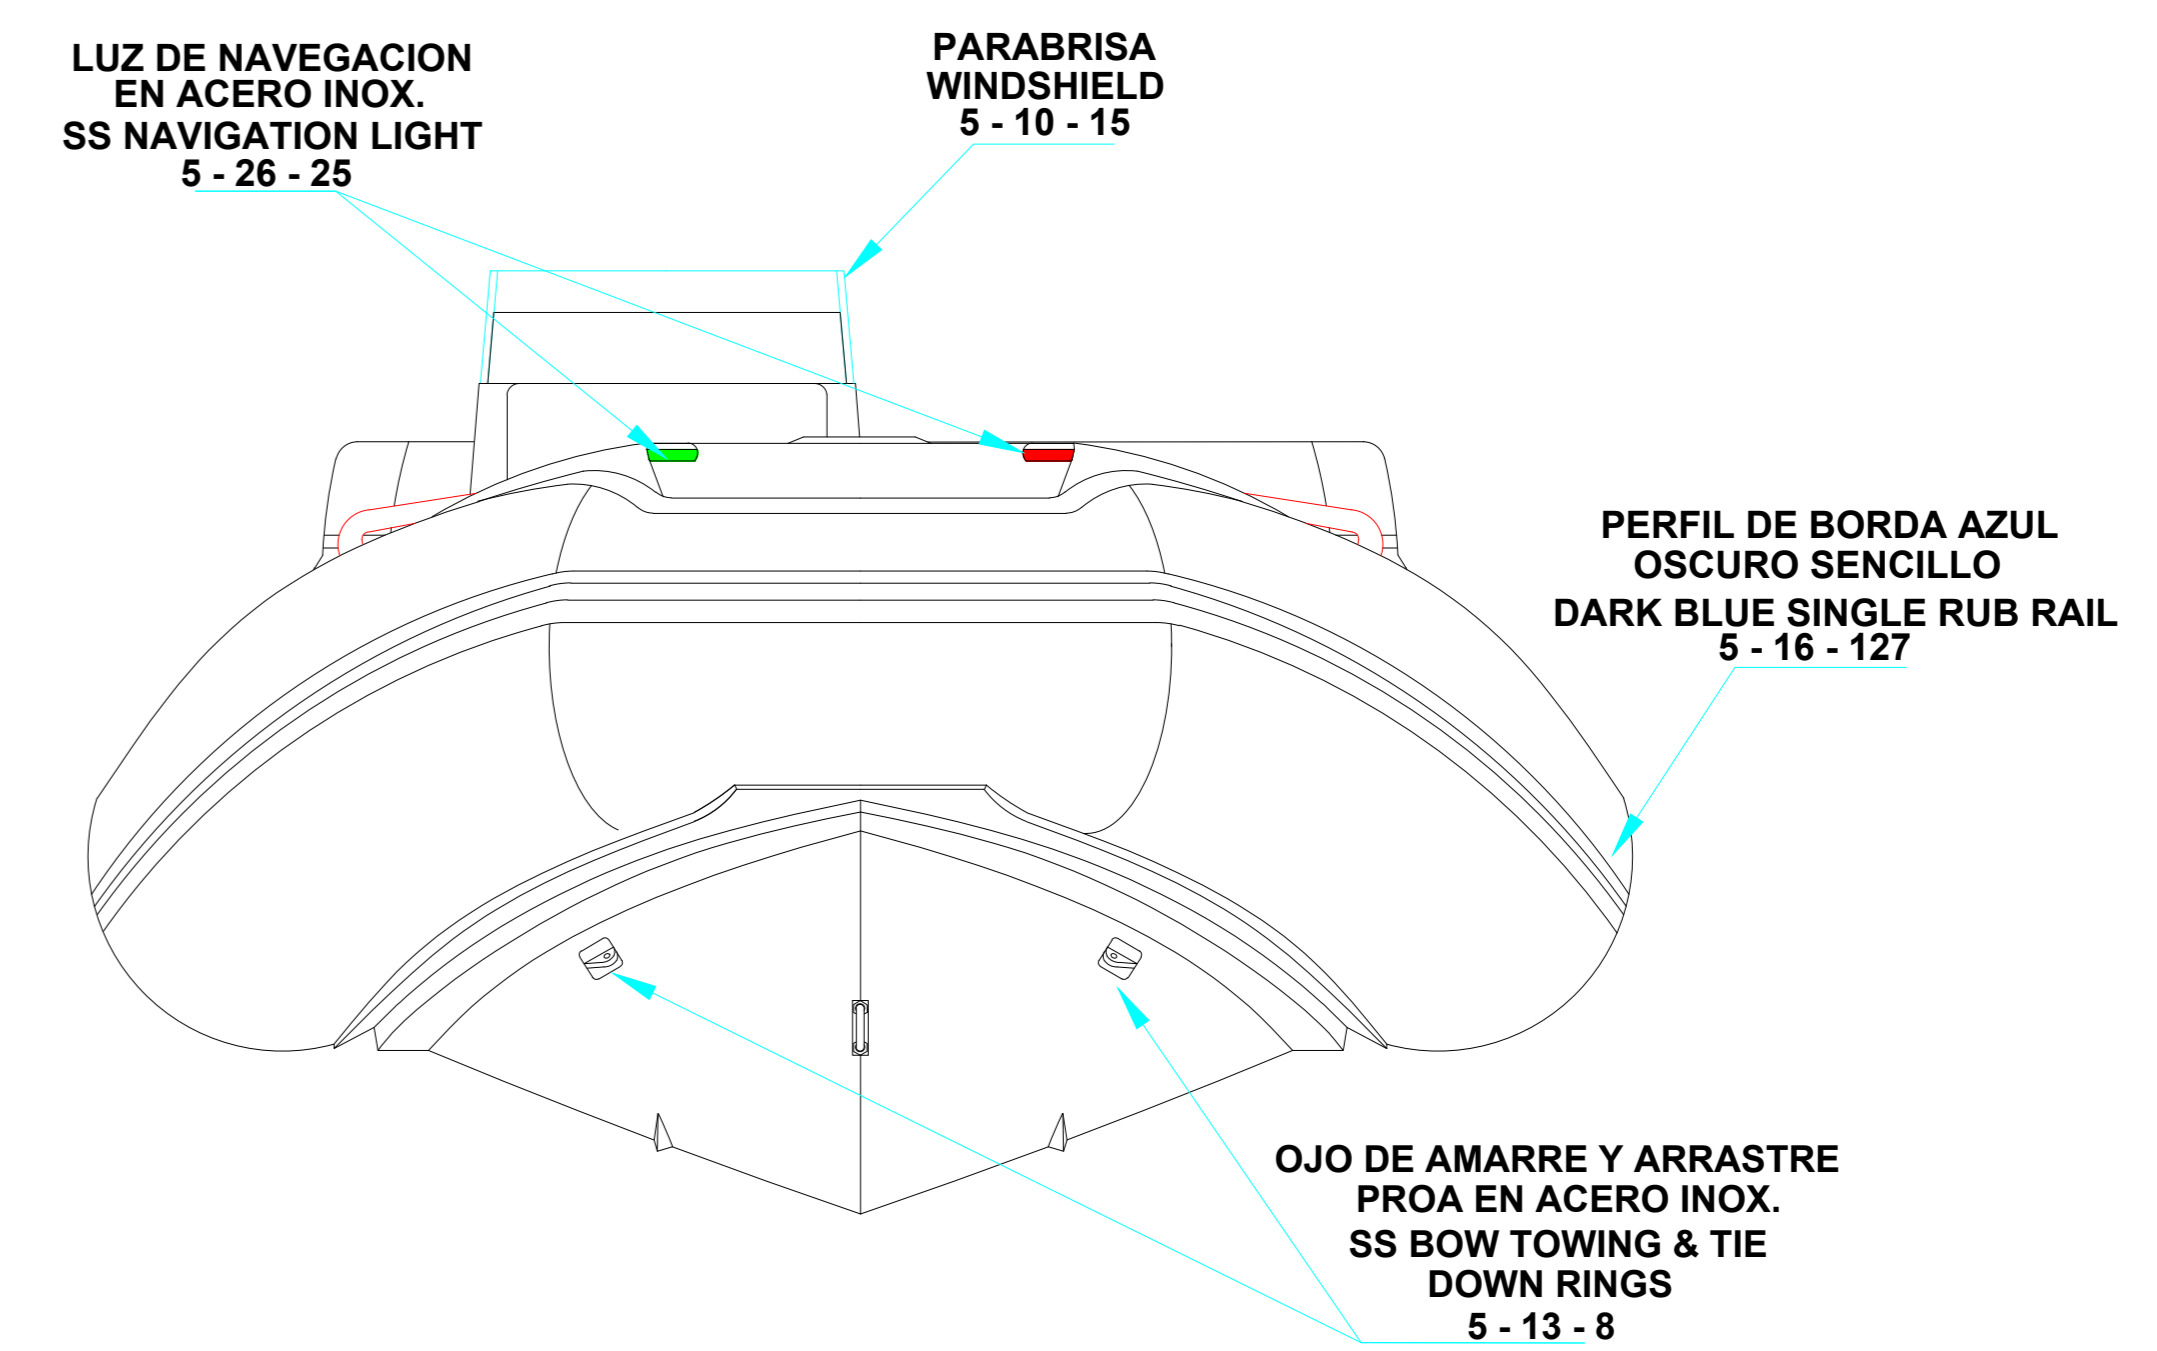

PLANT VIEW VISTA SUPERIOR

AFT VIEW VISTA TRASERA

DETAIL FOR REMOVABLE SEAT

LONGITUDINAL PROFILE VISTA LATERAL

FORE VIEW VISTA FRONTAL

NOTA: FAVOR INDICAR COLOR DEL BOTE AL ORDENAR / NOTE: MUST INDICATE BOAT COLOR WHEN ORDERING