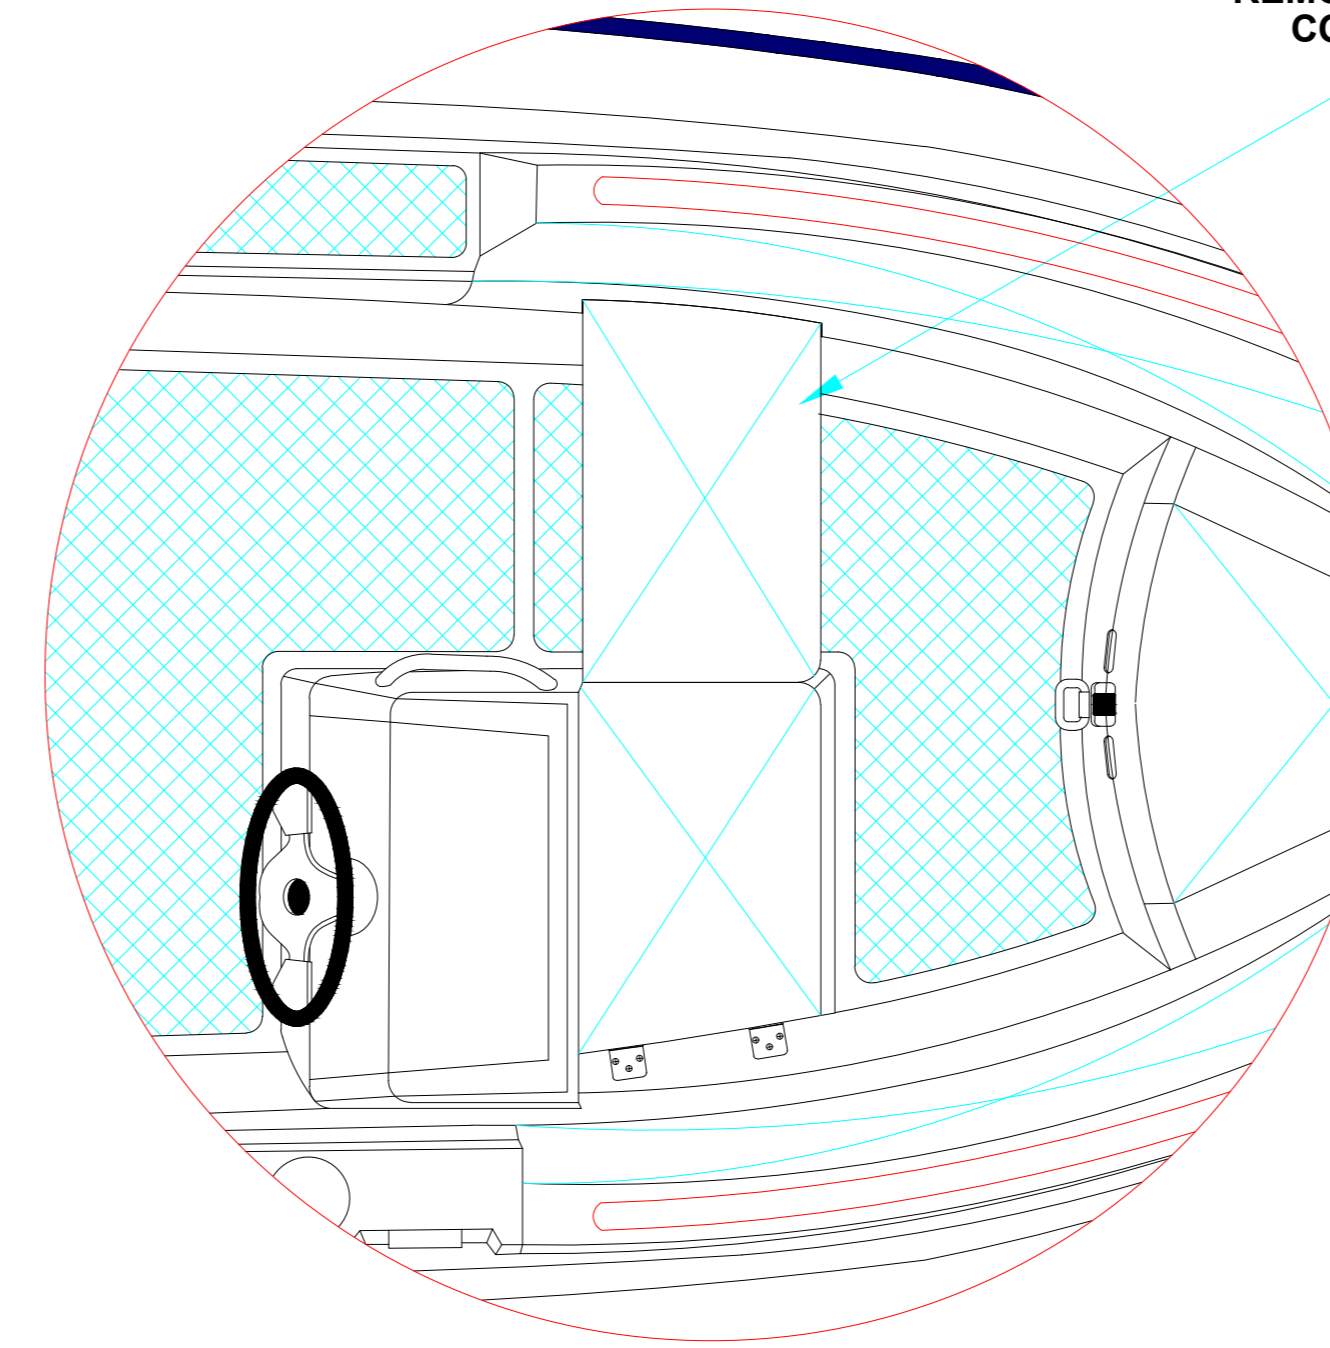

PLANT VIEW VISTA SUPERIOR

AFT VIEW VISTA TRASERA

DETAIL FOR REMOVABLE SEAT

LONGITUDINAL PROFILE VISTA LATERAL

FORE VIEW VISTA FRONTAL

NOTA: FAVOR INDICAR COLOR DEL BOTE AL ORDENAR / NOTE: MUST INDICATE BOAT COLOR WHEN ORDERING