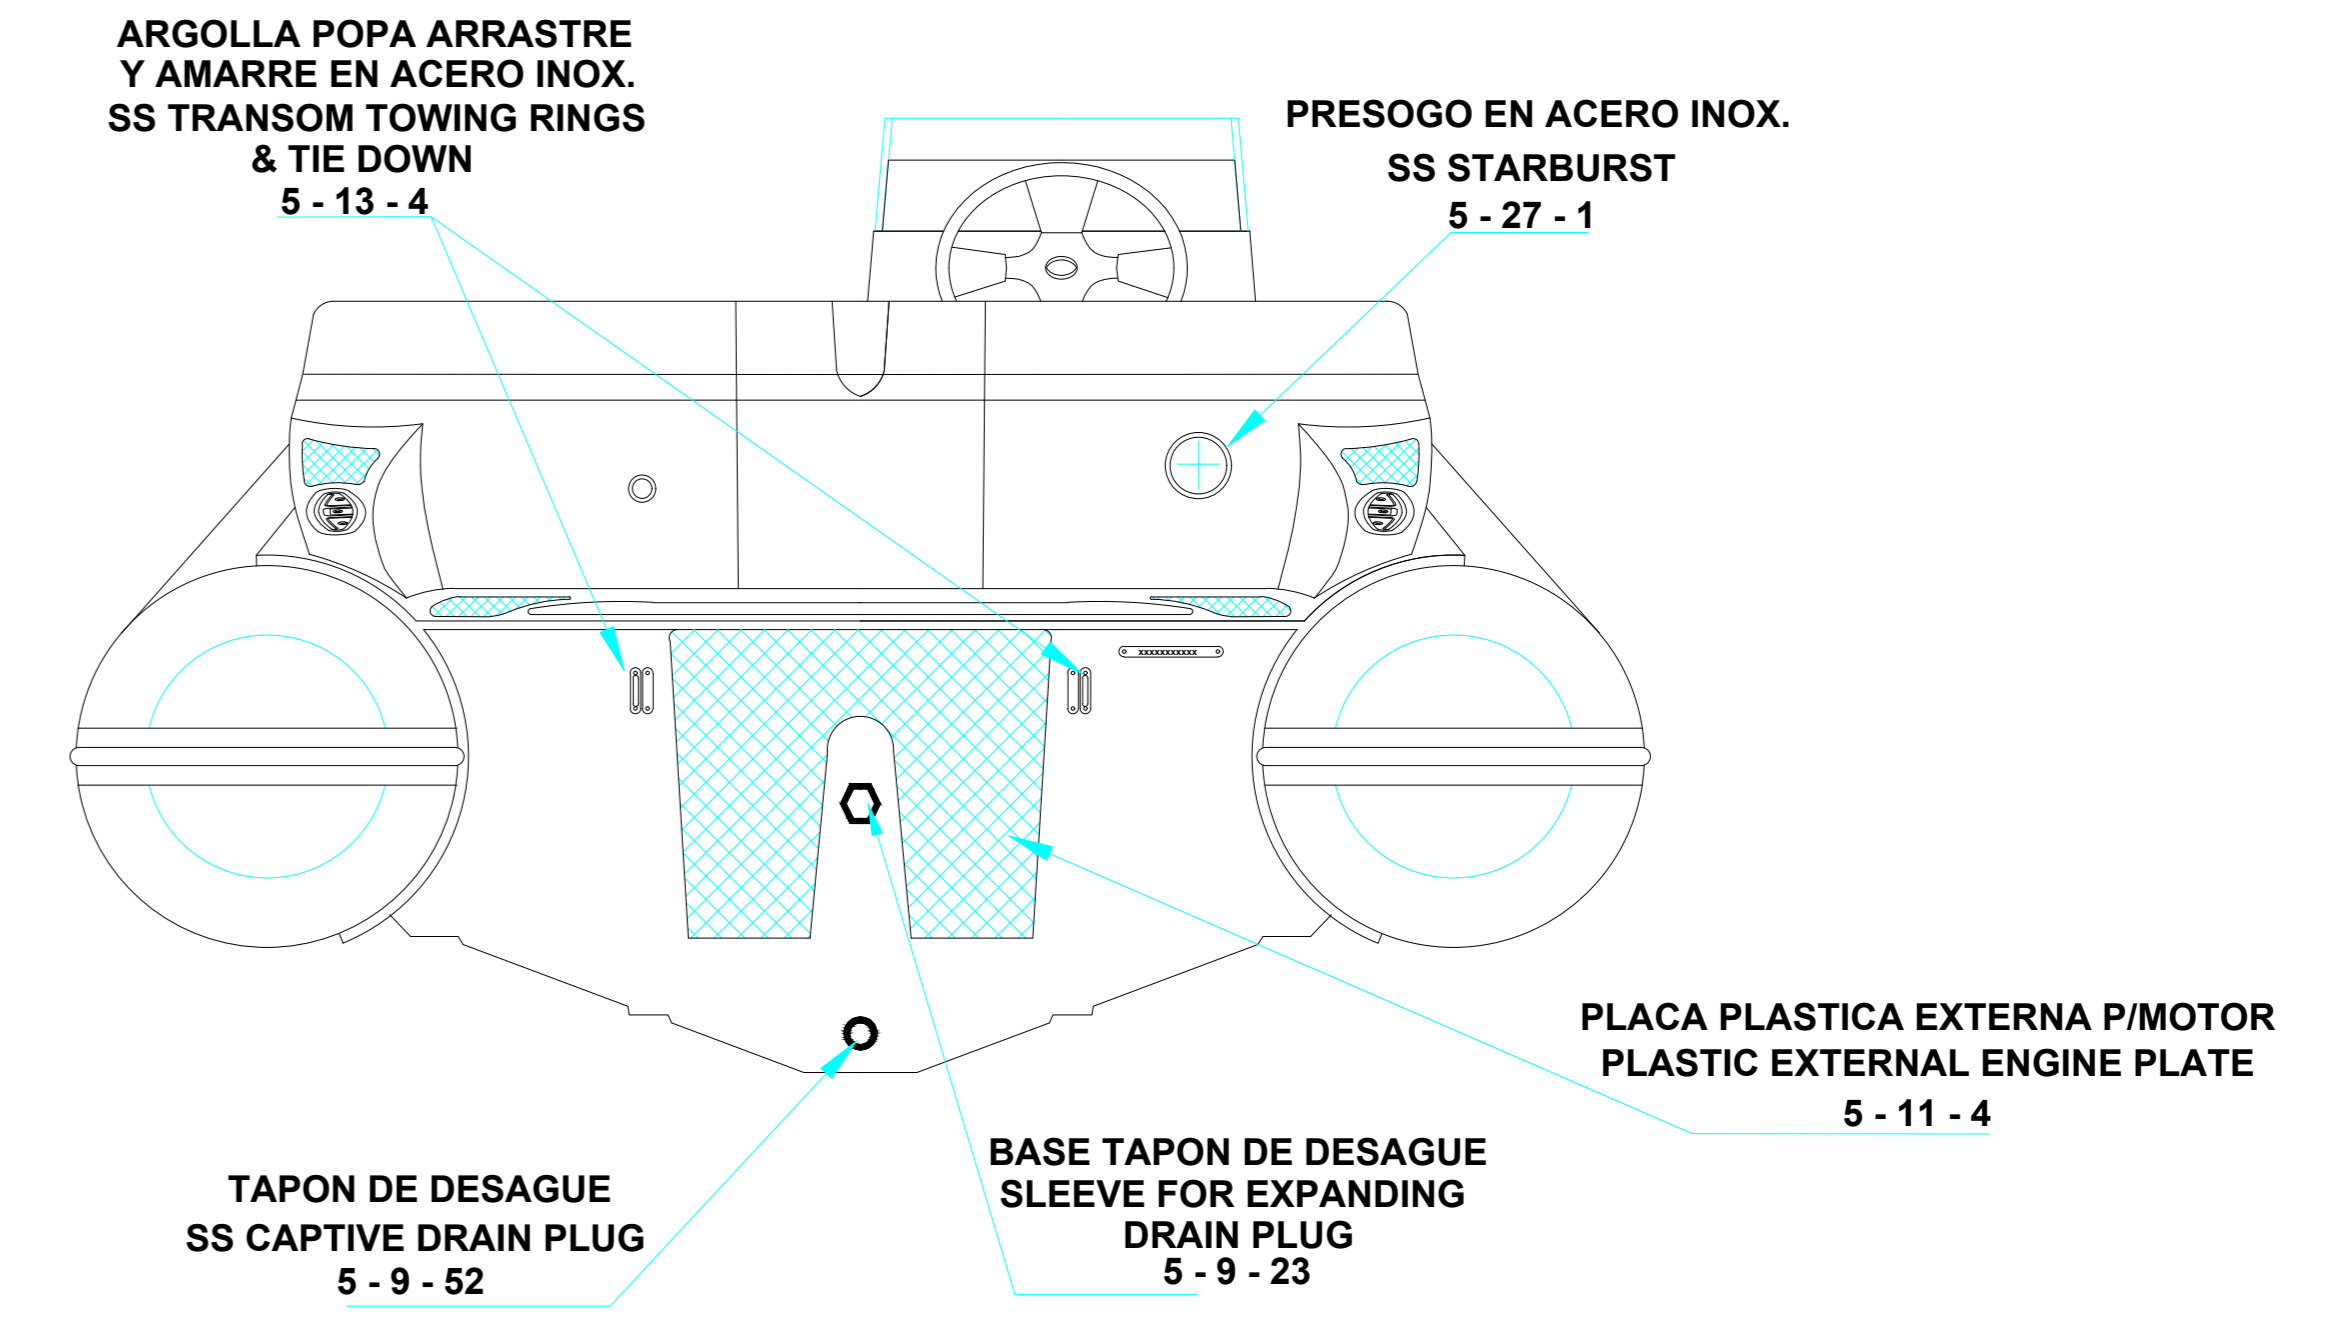

PLANT VIEW VISTA SUPERIOR

AFT VIEW VISTA TRASERA

DETAIL FOR REMOVABLE SEAT

LONGITUDINAL PROFILE VISTA LATERAL

FORE VIEW VISTA FRONTAL

NOTA: FAVOR INDICAR COLOR DEL BOTE AL ORDENAR / NOTE: MUST INDICATE BOAT COLOR WHEN ORDERING