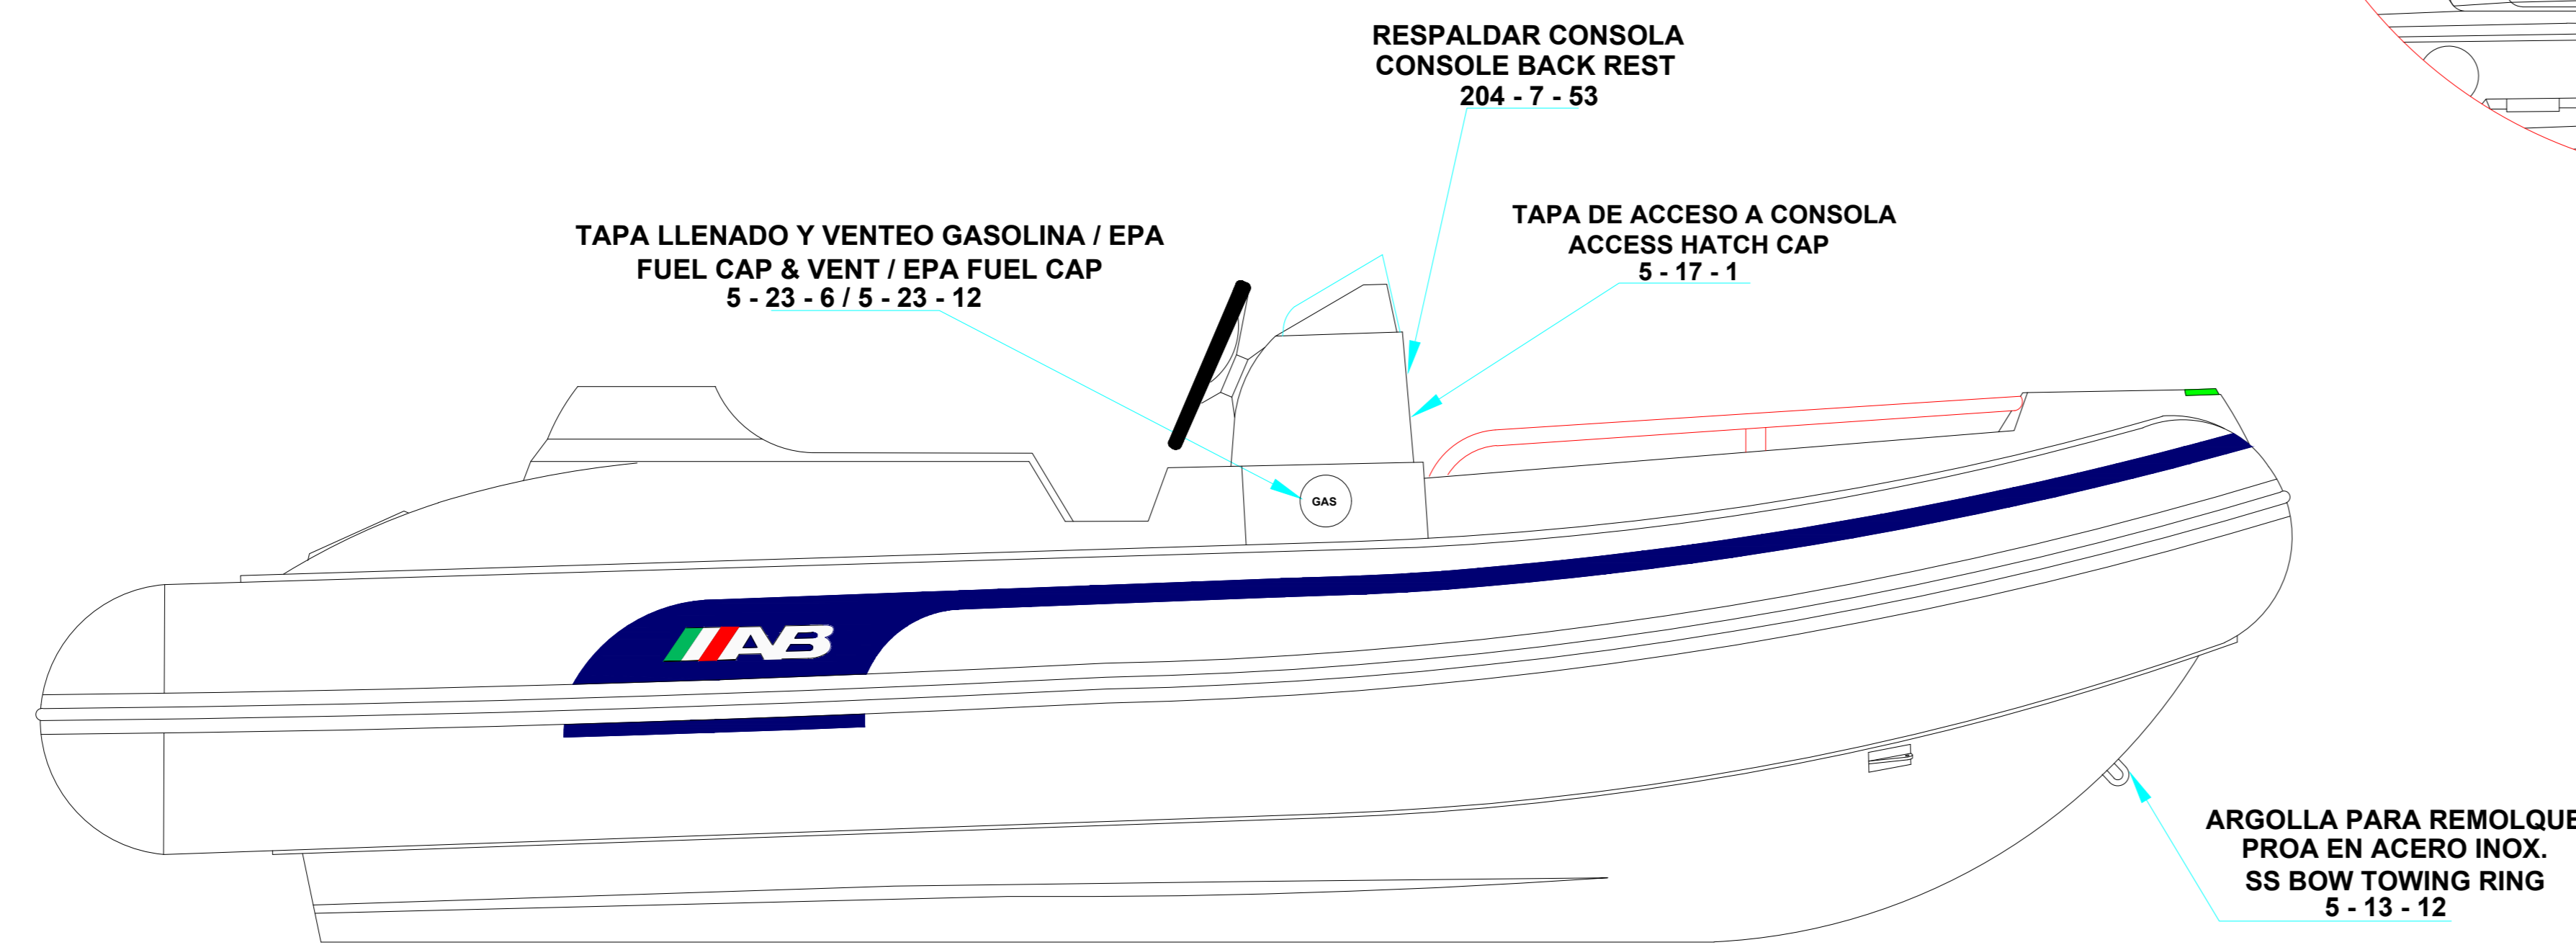

PLANT VIEW VISTA SUPERIOR

AFT VIEW VISTA TRASERA

DETAIL FOR REMOVABLE SEAT

LONGITUDINAL PROFILE VISTA LATERAL

FORE VIEW VISTA FRONTAL

NOTA: FAVOR INDICAR COLOR DEL BOTE AL ORDENAR / NOTE: MUST INDICATE BOAT COLOR WHEN ORDERING