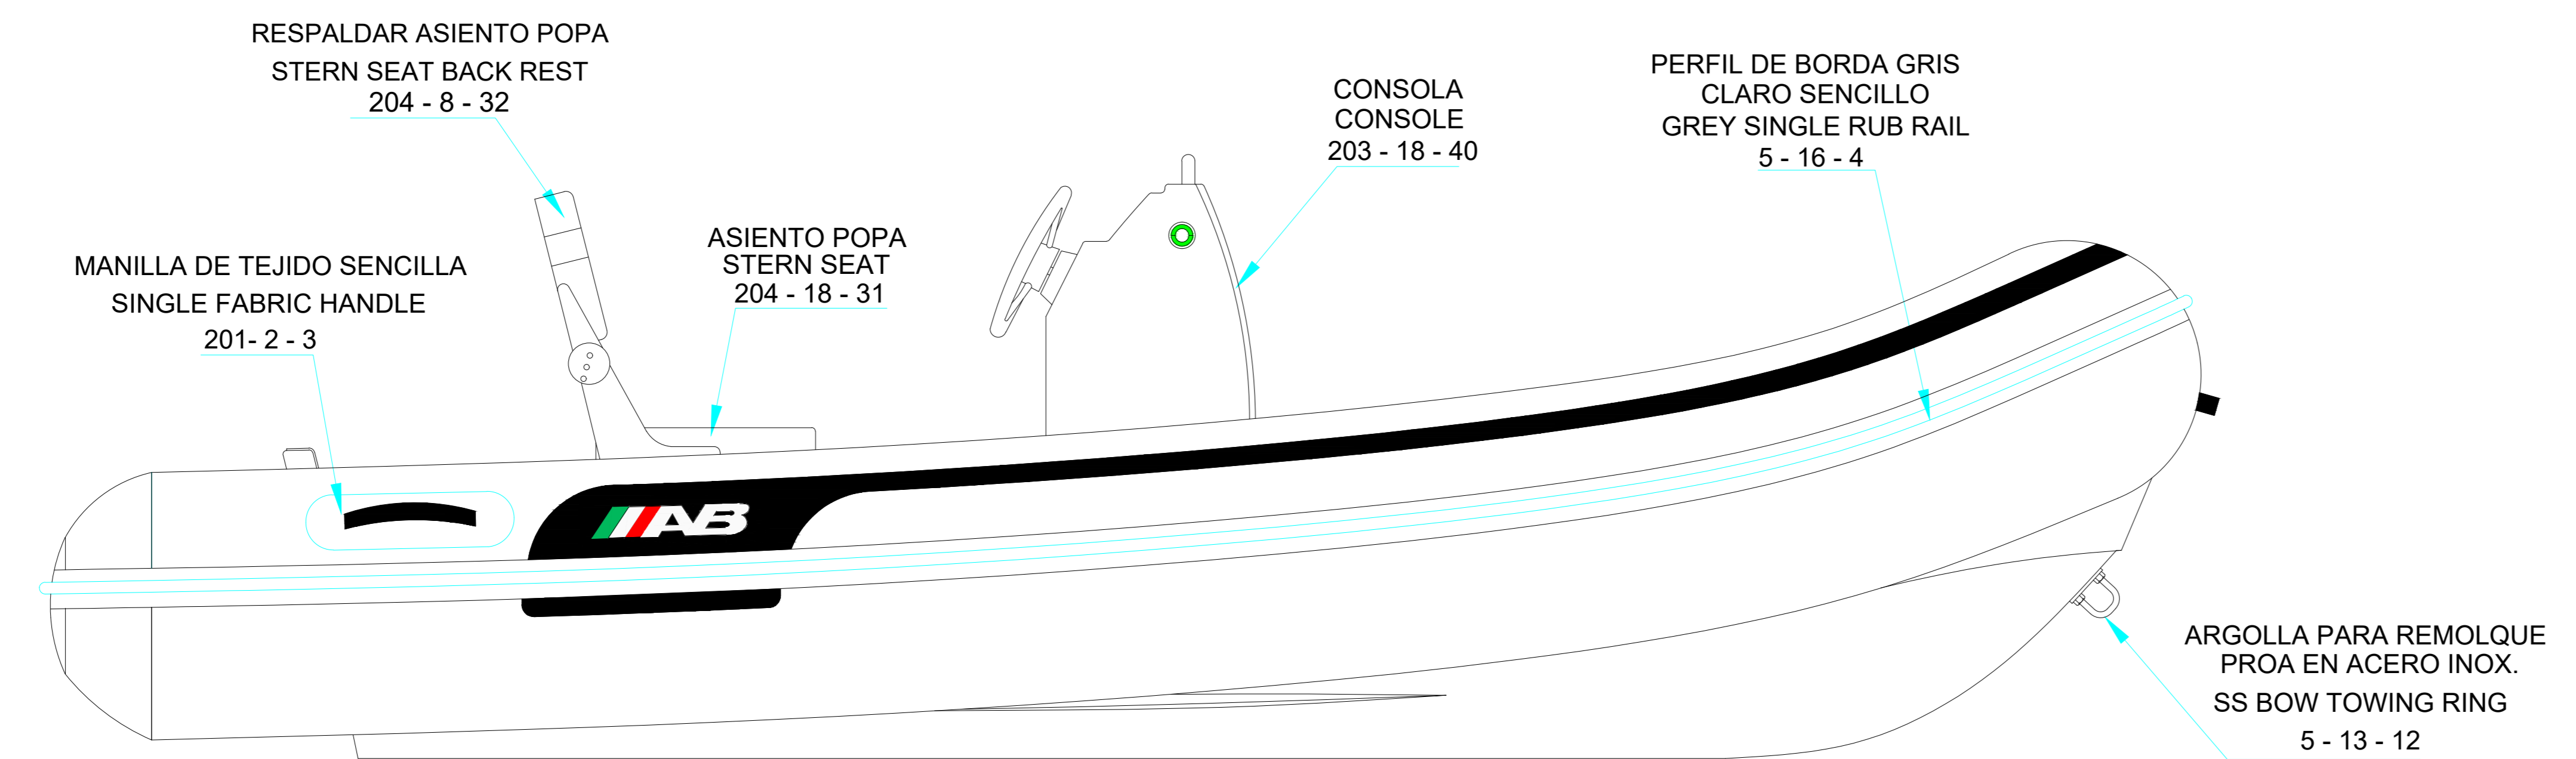

PLANT VIEW VISTA SUPERIOR

AFT VIEW VISTA TRASERA

LONGITUDINAL PROFILE VISTA LATERAL

FORE VIEW VISTA FRONTAL

NOTA: FAVOR INDICAR COLOR DEL BOTE AL ORDENAR / NOTE: MUST INDICATE BOAT COLOR WHEN ORDERING