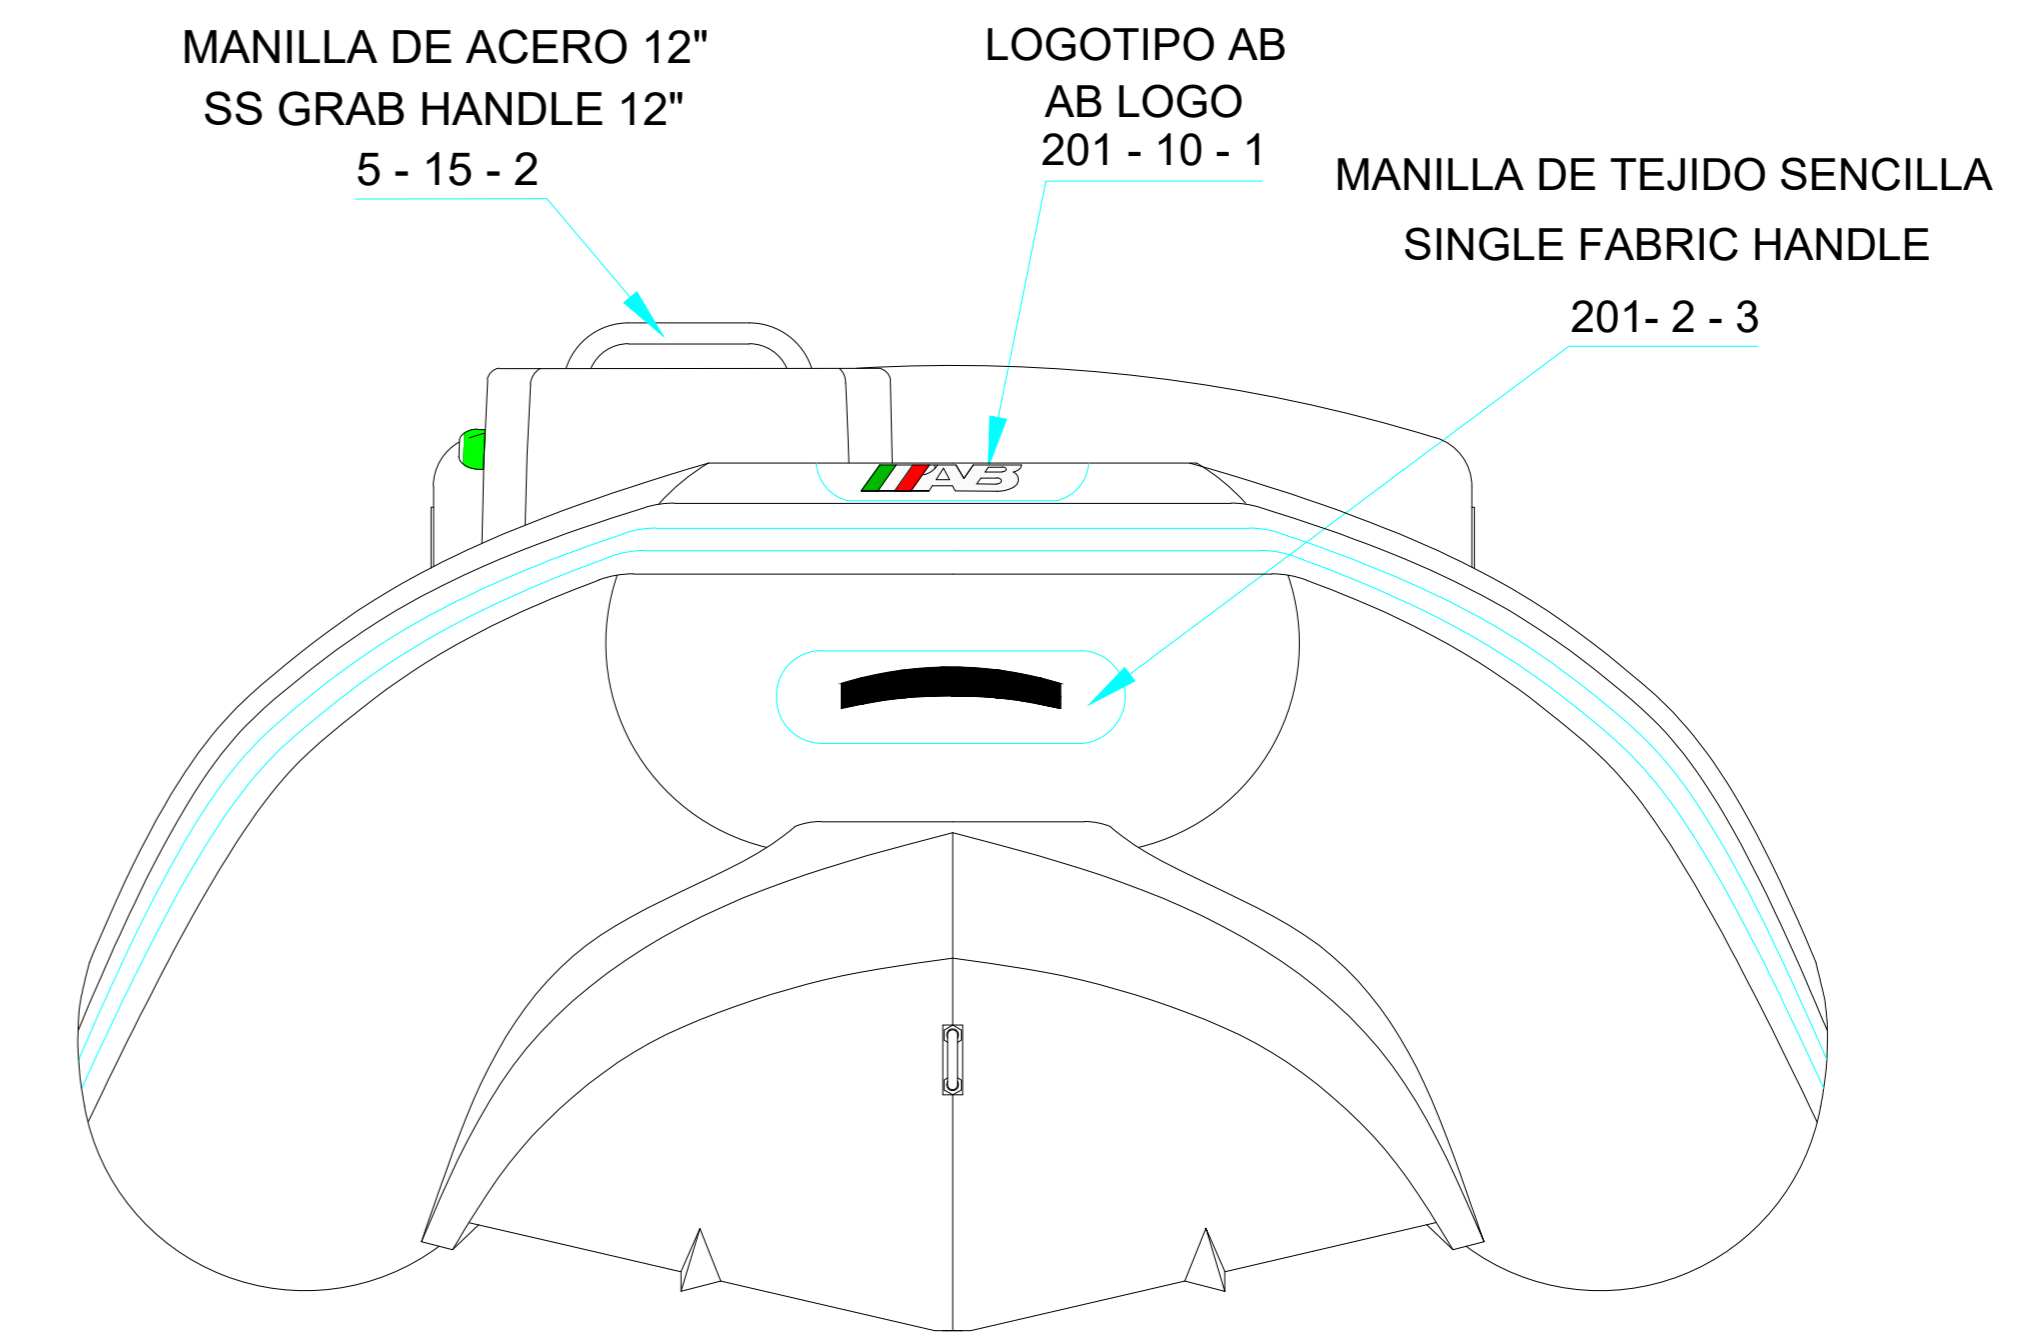

PLANT VIEW VISTA SUPERIOR

AFT VIEW VISTA TRASERA

LONGITUDINAL PROFILE VISTA LATERAL

FORE VIEW VISTA FRONTAL

NOTA: FAVOR INDICAR COLOR DEL BOTE AL ORDENAR / NOTE: MUST INDICATE BOAT COLOR WHEN ORDERING