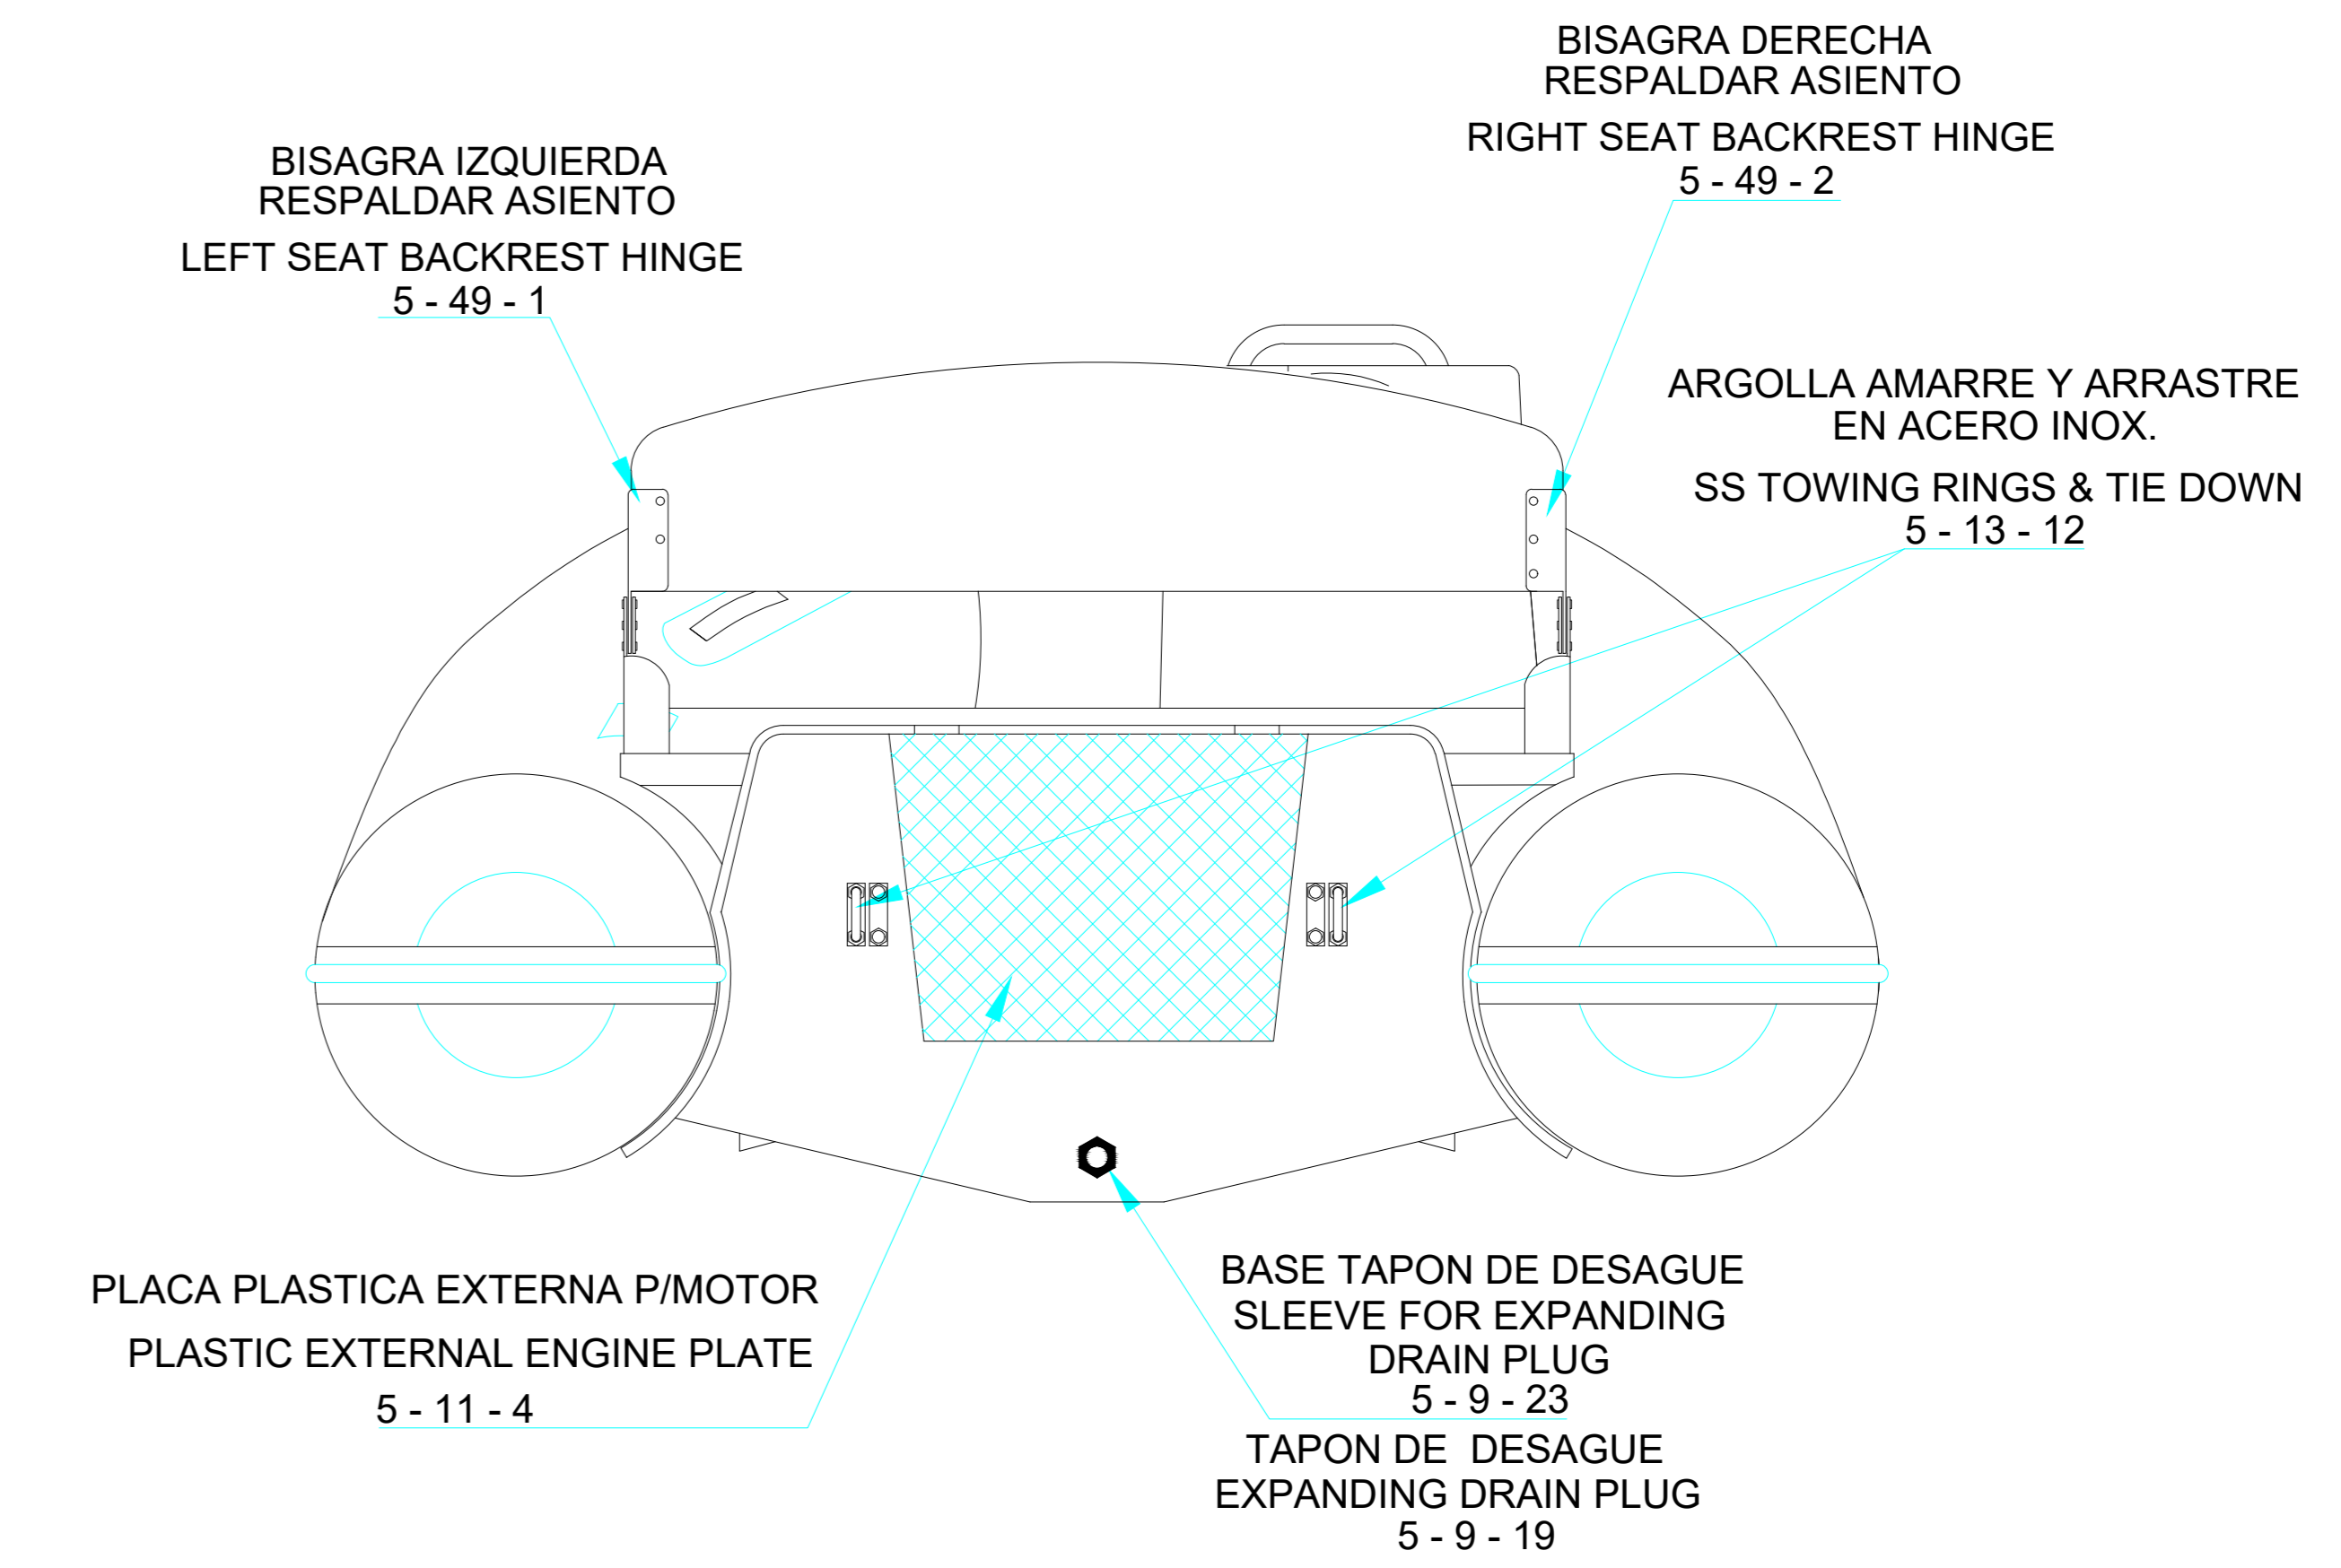

PLANT VIEW VISTA SUPERIOR

AFT VIEW VISTA TRASERA

LONGITUDINAL PROFILE VISTA LATERAL

FORE VIEW VISTA FRONTAL

NOTA: FAVOR INDICAR COLOR DEL BOTE AL ORDENAR / NOTE: MUST INDICATE BOAT COLOR WHEN ORDERING