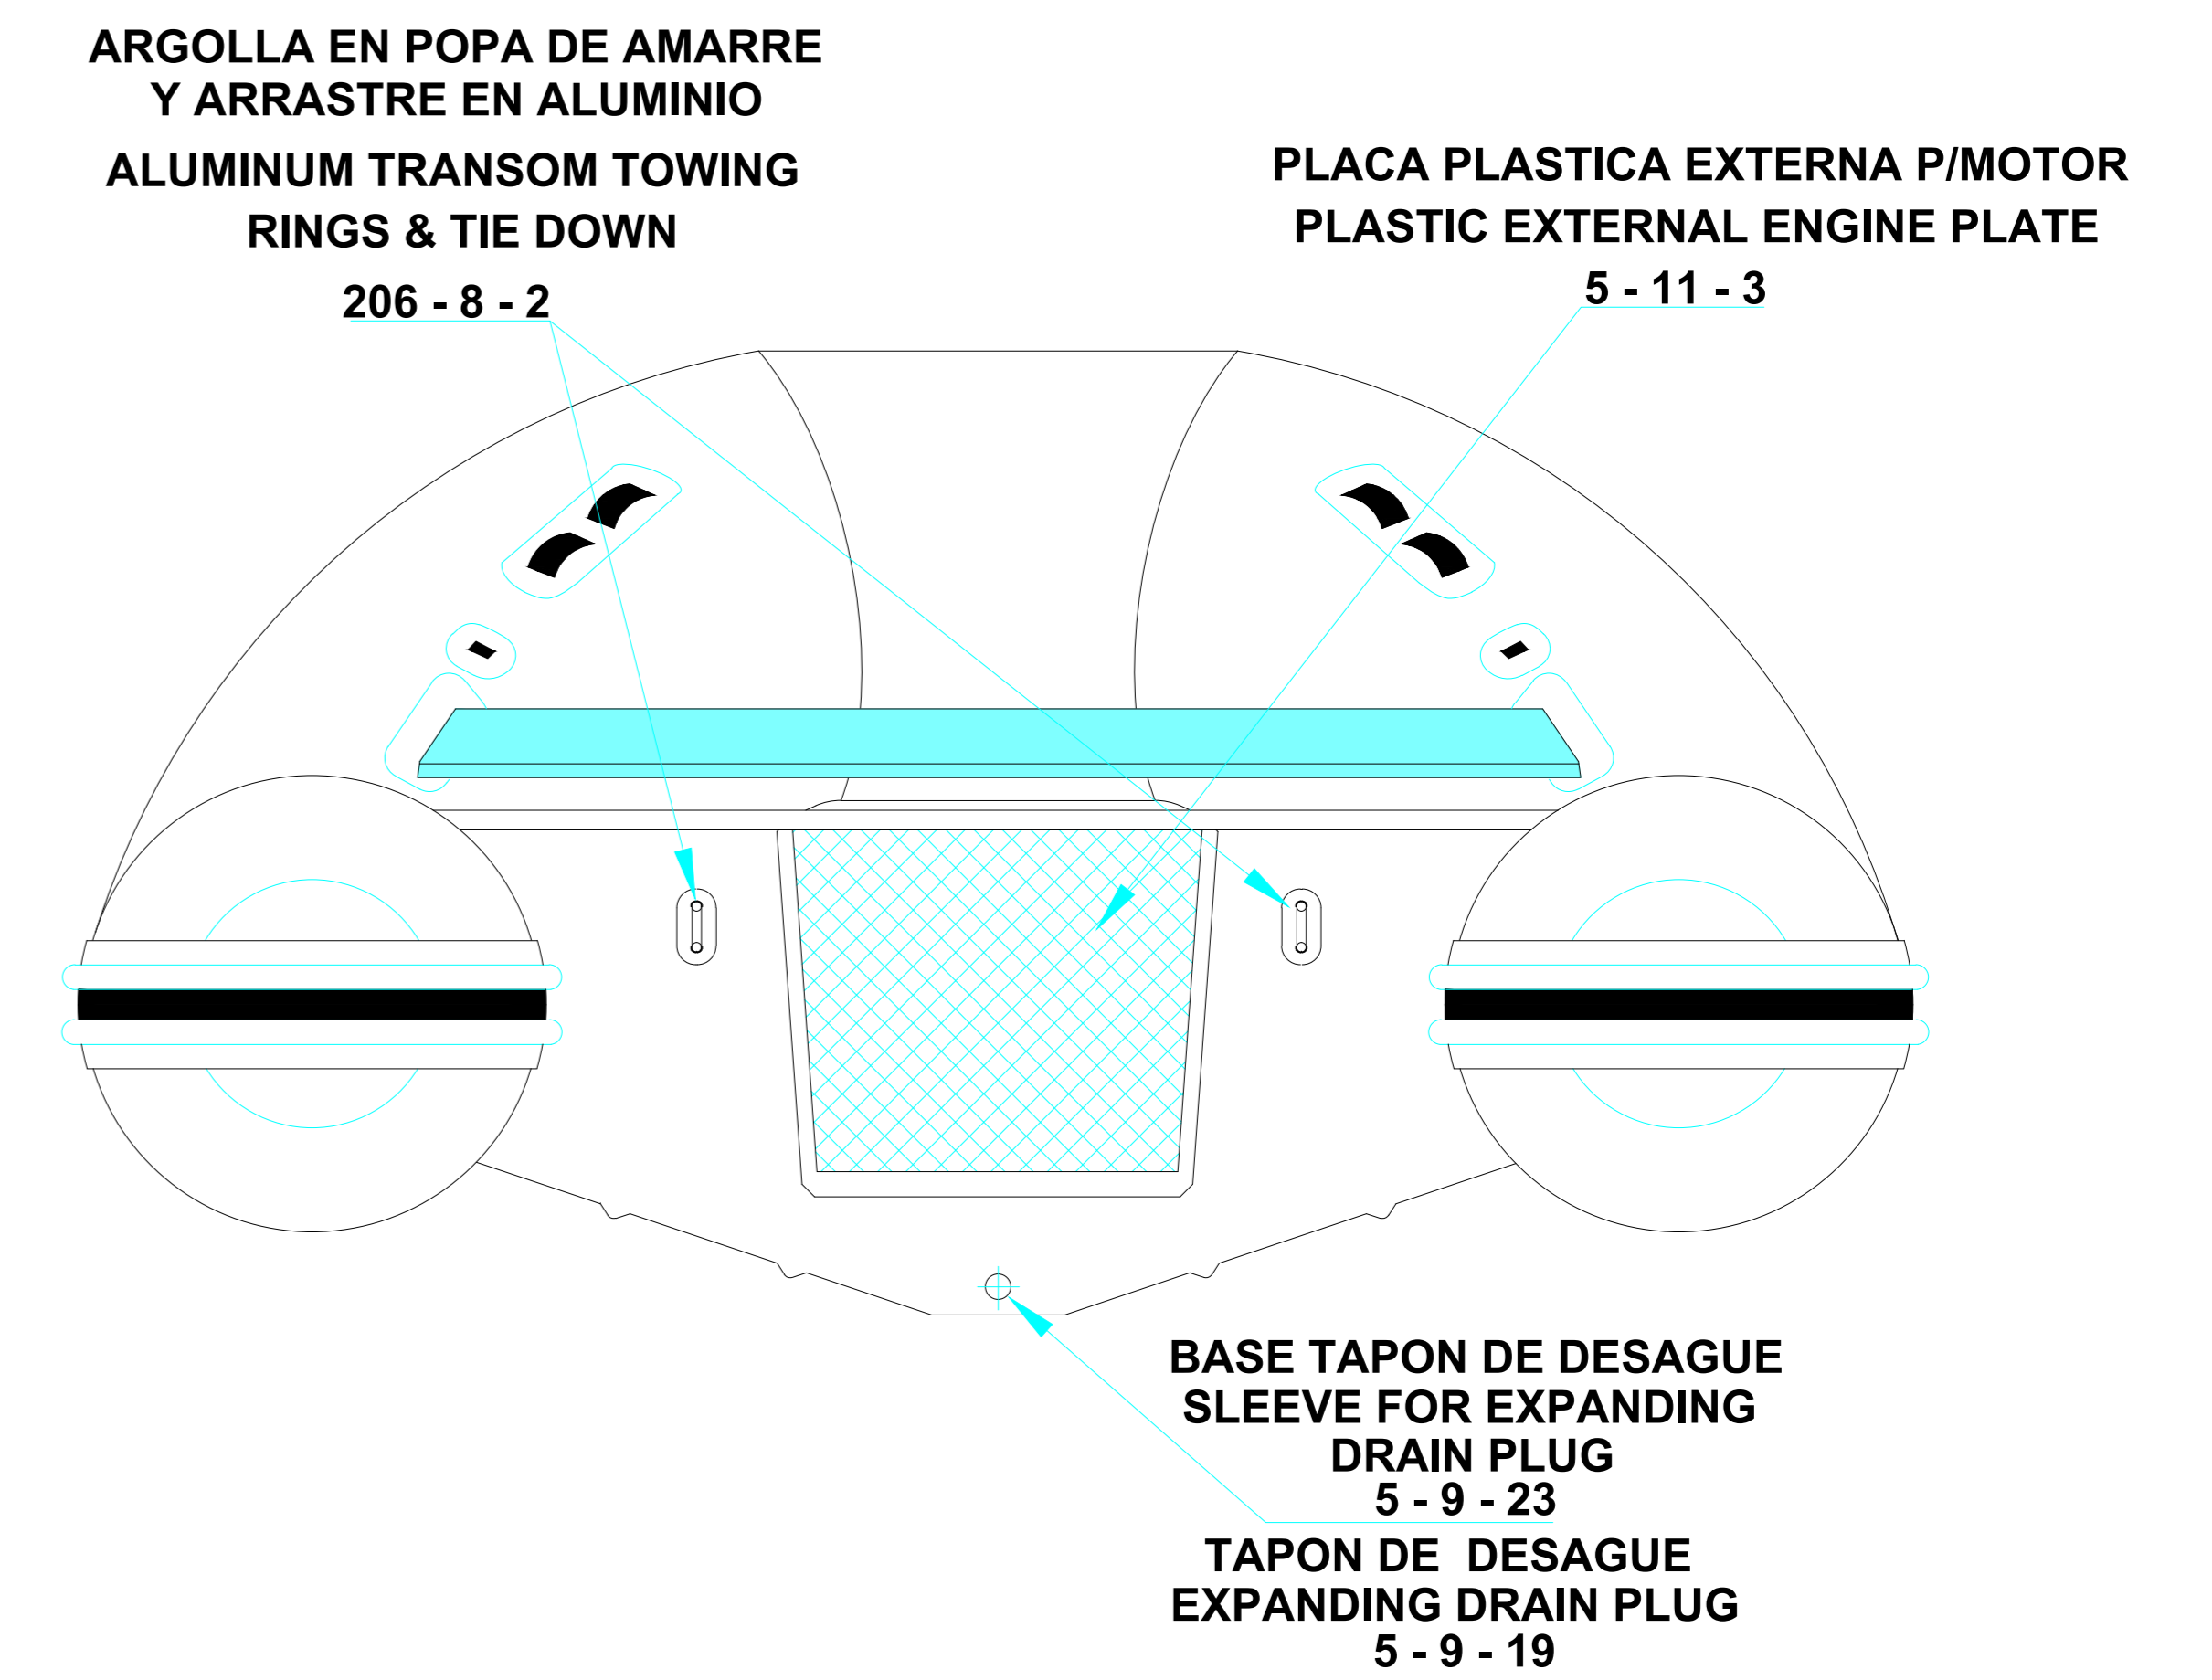

PLANT VIEW
VISTA SUPERIOR

AFT VIEW
VISTA TRASERA

LONGITUDINAL PROFILE
VISTA LATERAL

FORE VIEW
VISTA FRONTAL

NOTA: FAVOR INDICAR COLOR DEL BOTE AL ORDENAR / NOTE: MUST INDICATE BOAT COLOR WHEN ORDERING