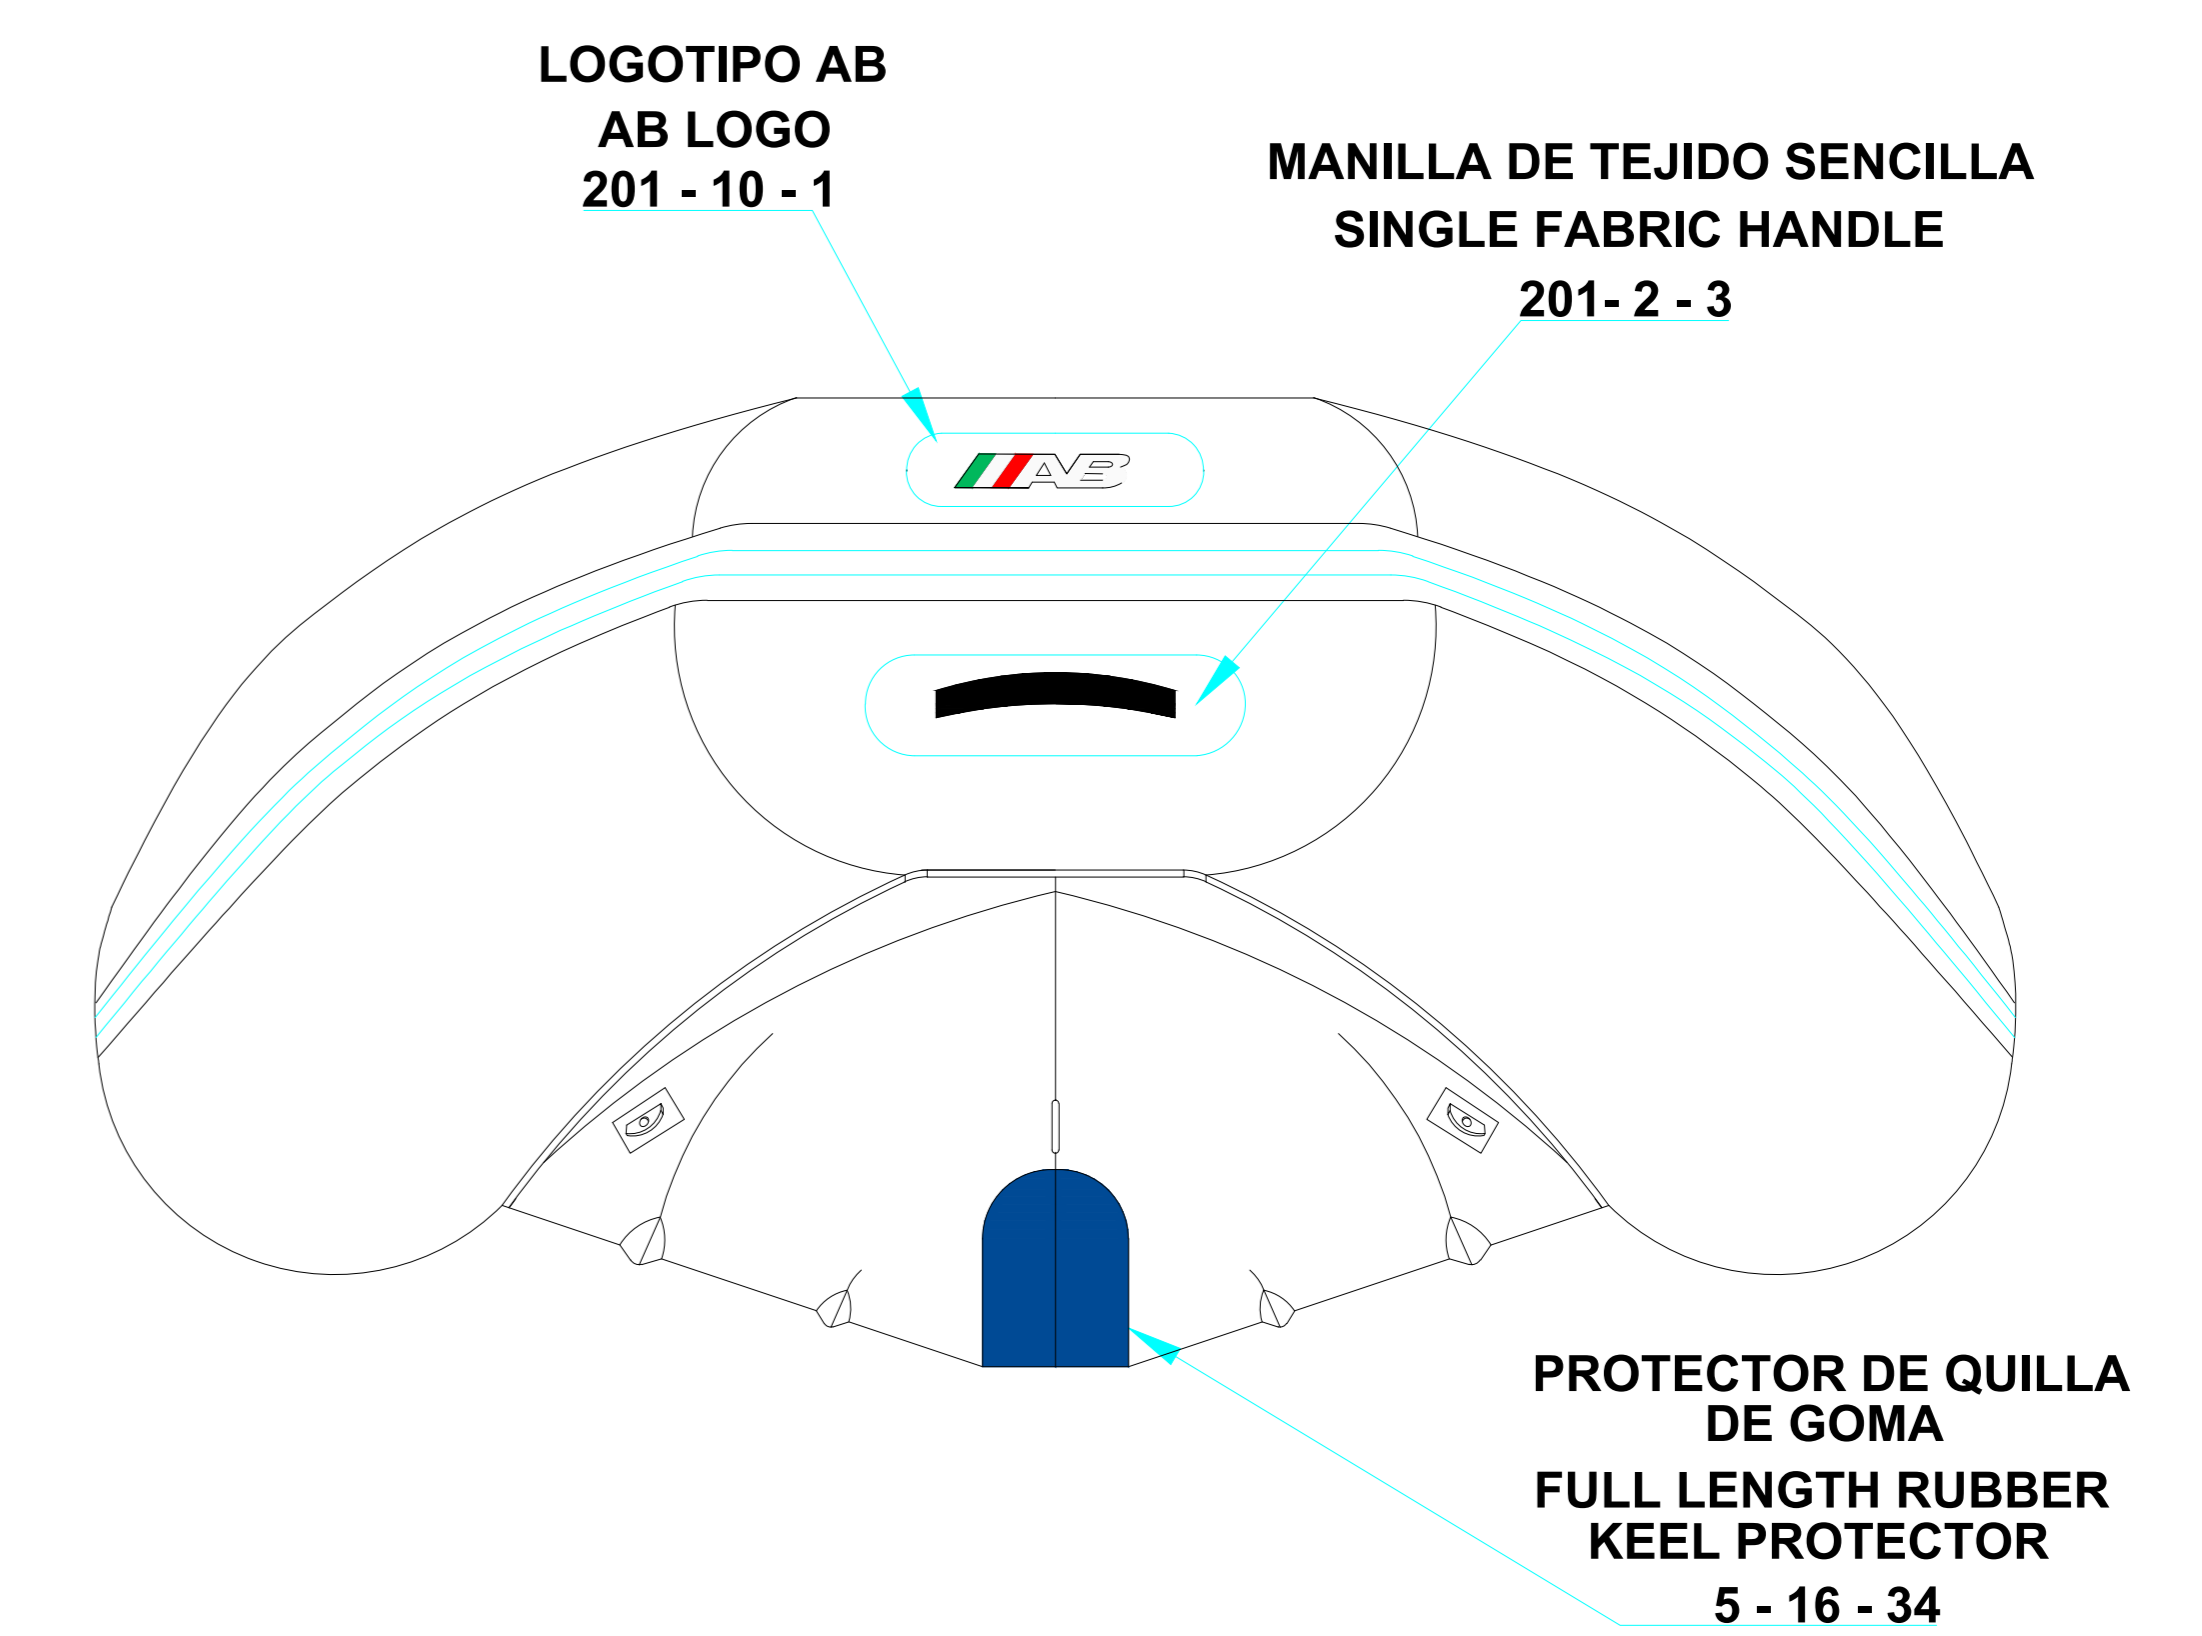

PLANT VIEW
VISTA SUPERIOR

AFT VIEW
VISTA TRASERA

LONGITUDINAL PROFILE
VISTA LATERAL

FORE VIEW
VISTA FRONTAL

NOTA: FAVOR INDICAR COLOR DEL BOTE AL ORDENAR / NOTE: MUST INDICATE BOAT COLOR WHEN ORDERING