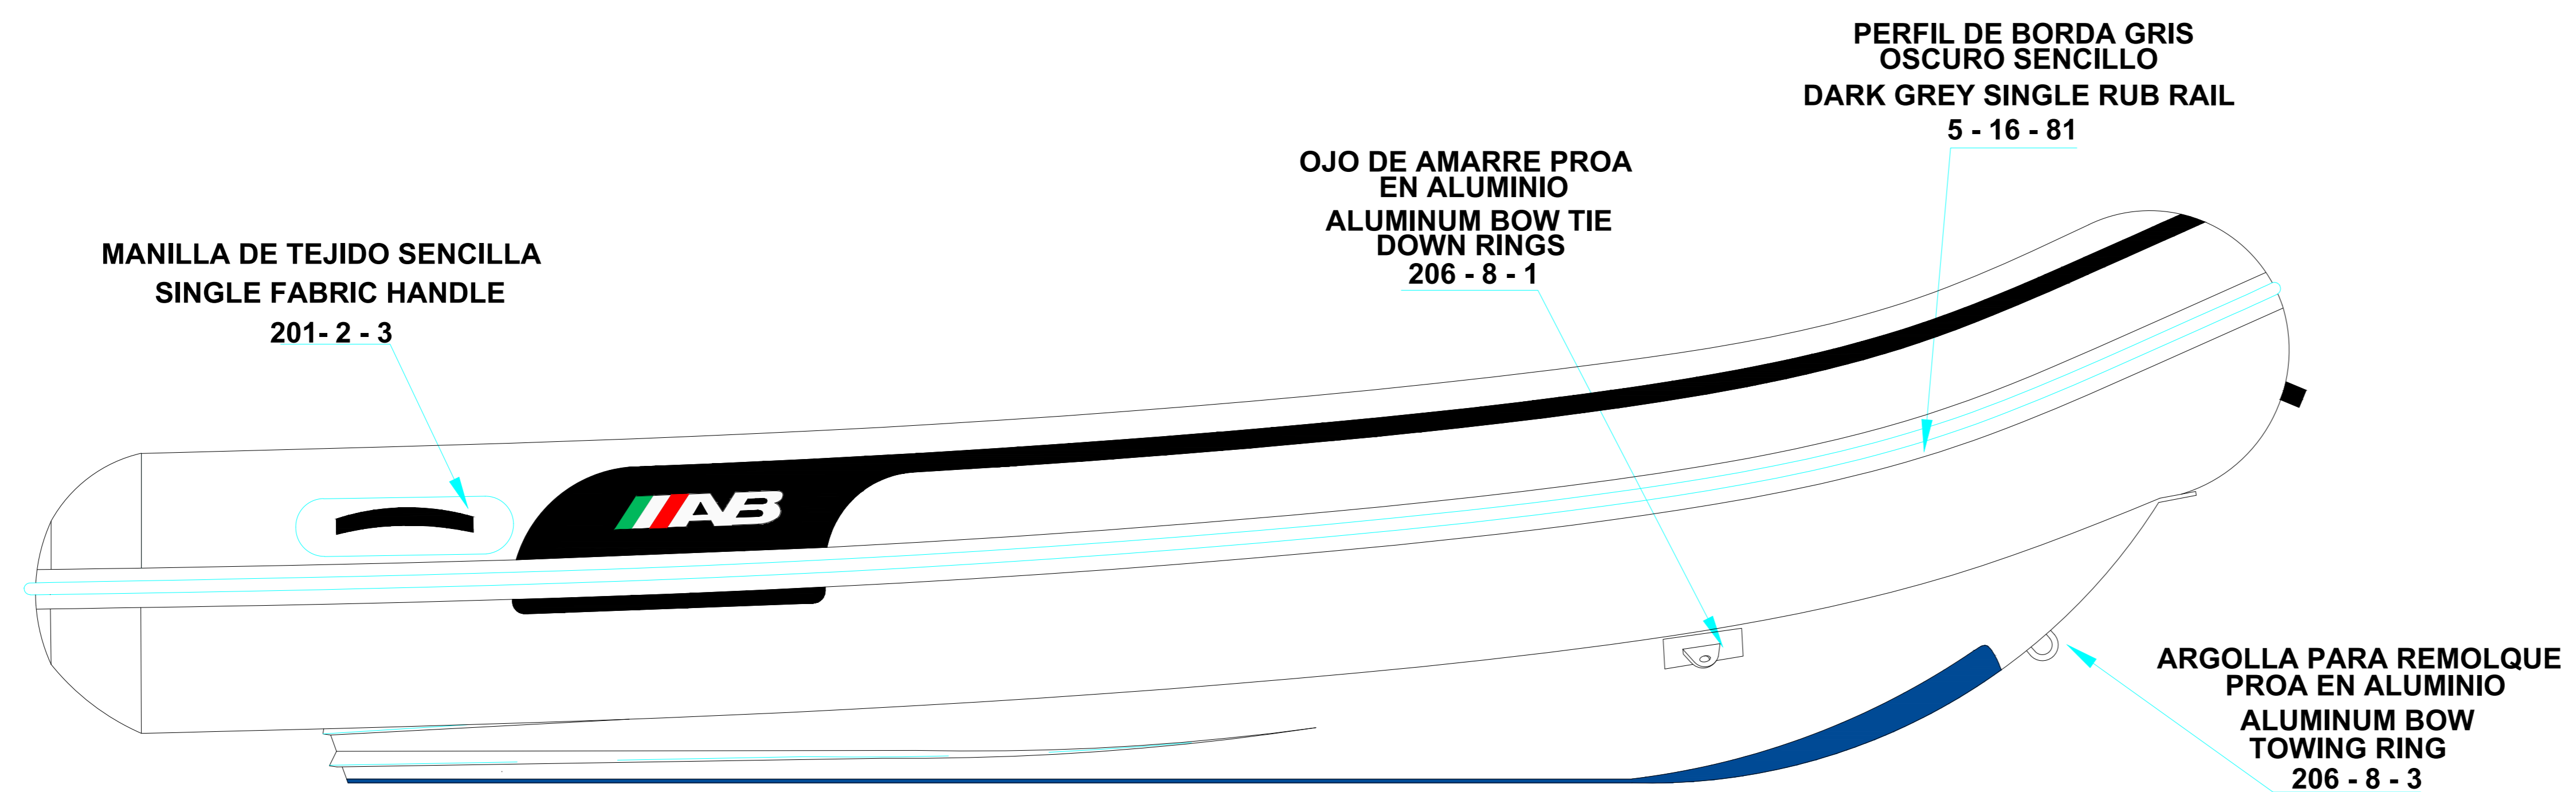

PLANT VIEW
VISTA SUPERIOR

AFT VIEW
VISTA TRASERA

LONGITUDINAL PROFILE
VISTA LATERAL

FORE VIEW
VISTA FRONTAL

NOTA: FAVOR INDICAR COLOR DEL BOTE AL ORDENAR / NOTE: MUST INDICATE BOAT COLOR WHEN ORDERING