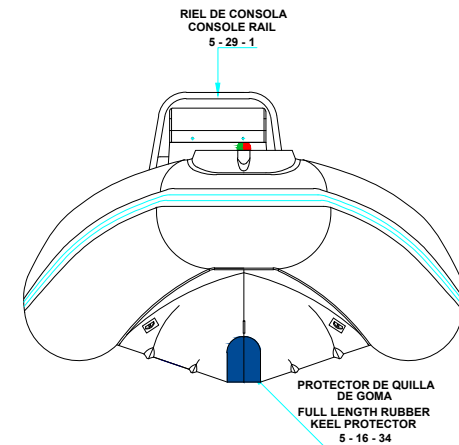

REV. 6

ALUMINA 12 ALX

520 - 2 - 2

PLANT VIEW
VISTA SUPERIOR

AFT VIEW
VISTA TRASERA

LONGITUDINAL PROFILE
VISTA LATERAL

FORE VIEW
VISTA FRONTAL

NOTA: FAVOR INDICAR COLOR DEL BOTE AL ORDENAR / **NOTE:** MUST INDICATE BOAT COLOR WHEN ORDERING