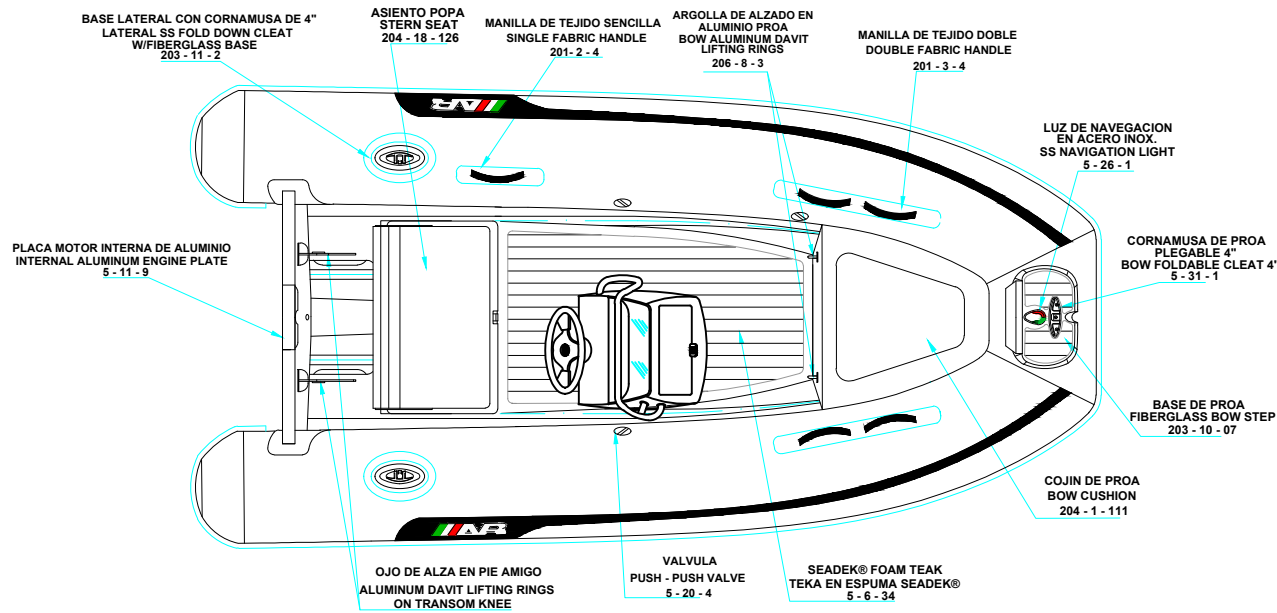

REV. 6

ALUMINA 12 ALX

520 - 2 - 2

PLANT VIEW
VISTA SUPERIOR

AFT VIEW
VISTA TRASERA

LONGITUDINAL PROFILE
VISTA LATERAL

FORE VIEW
VISTA FRONTAL

NOTA: FAVOR INDICAR COLOR DEL BOTE AL ORDENAR / **NOTE:** MUST INDICATE BOAT COLOR WHEN ORDERING