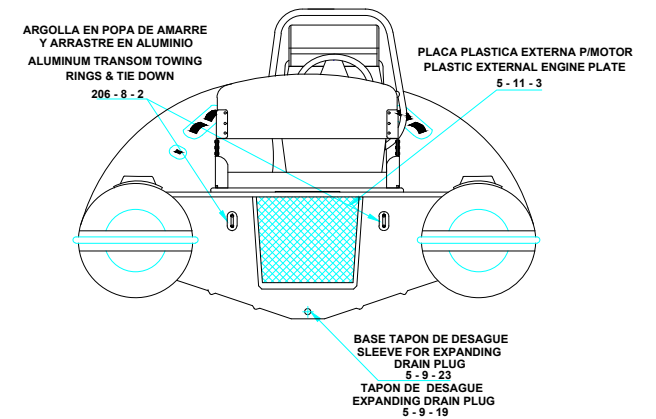

REV. 6

ALUMINA 12 ALX

520 - 2 - 2

PLANT VIEW
VISTA SUPERIOR

AFT VIEW
VISTA TRASERA

LONGITUDINAL PROFILE
VISTA LATERAL

FORE VIEW
VISTA FRONTAL

NOTA: FAVOR INDICAR COLOR DEL BOTE AL ORDENAR / **NOTE:** MUST INDICATE BOAT COLOR WHEN ORDERING