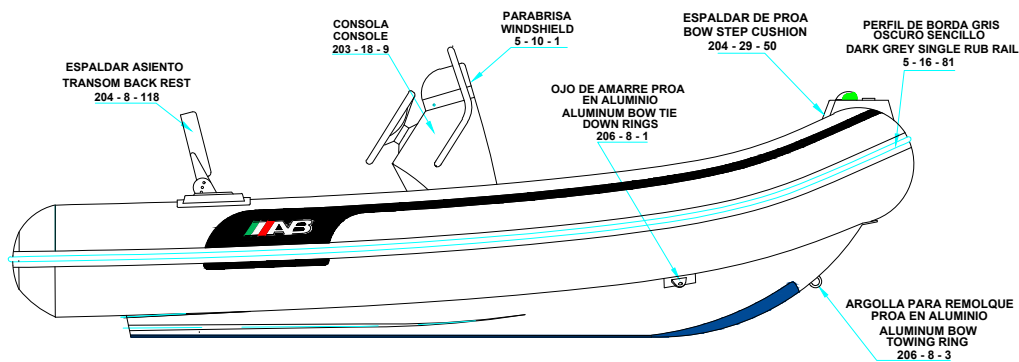

REV. 6

ALUMINA 12 ALX

520 - 2 - 2

PLANT VIEW
VISTA SUPERIOR

AFT VIEW
VISTA TRASERA

LONGITUDINAL PROFILE
VISTA LATERAL

FORE VIEW
VISTA FRONTAL

NOTA: FAVOR INDICAR COLOR DEL BOTE AL ORDENAR / **NOTE:** MUST INDICATE BOAT COLOR WHEN ORDERING