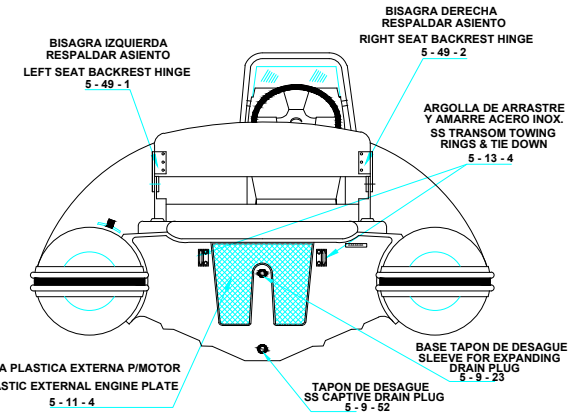

PLANT VIEW
VISTA SUPERIOR

AFT VIEW
VISTA TRASERA

LONGITUDINAL PROFILE
VISTA LATERAL

FORE VIEW
VISTA FRONTAL

NOTA: FAVOR INDICAR COLOR DEL BOTE AL ORDENAR / NOTE: MUST INDICATE BOAT COLOR WHEN ORDERING