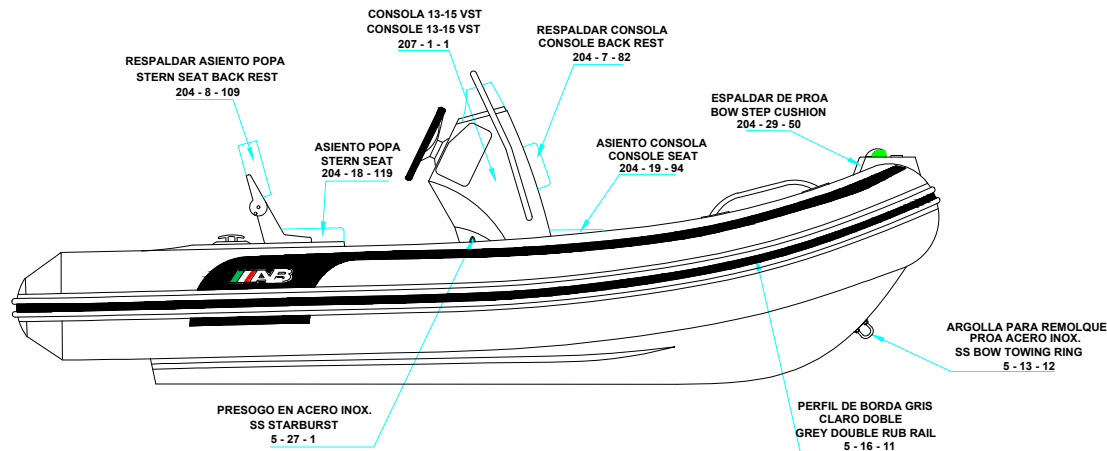

PLANT VIEW
VISTA SUPERIOR

AFT VIEW
VISTA TRASERA

LONGITUDINAL PROFILE
VISTA LATERAL

FORE VIEW
VISTA FRONTAL

NOTA: FAVOR INDICAR COLOR DEL BOTE AL ORDENAR / NOTE: MUST INDICATE BOAT COLOR WHEN ORDERING