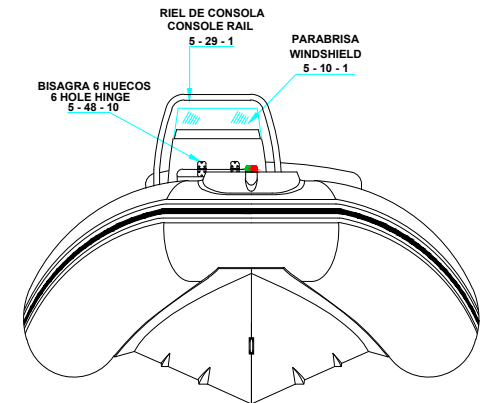

PLANT VIEW
VISTA SUPERIOR

AFT VIEW
VISTA TRASERA

LONGITUDINAL PROFILE
VISTA LATERAL

FORE VIEW
VISTA FRONTAL

NOTA: FAVOR INDICAR COLOR DEL BOTE AL ORDENAR / NOTE: MUST INDICATE BOAT COLOR WHEN ORDERING