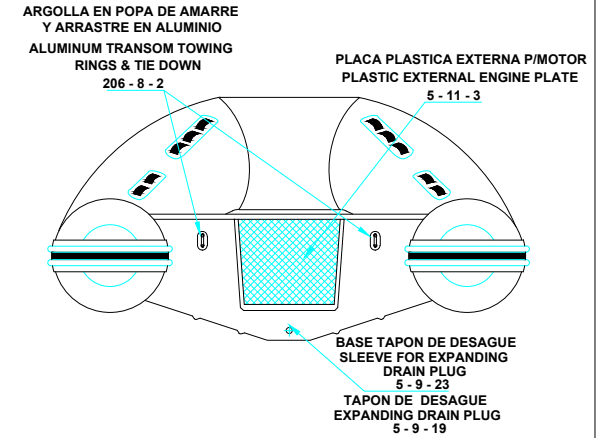

PLANT VIEW
VISTA SUPERIOR

AFT VIEW
VISTA TRASERA

LONGITUDINAL PROFILE
VISTA LATERAL

FORE VIEW
VISTA FRONTAL

NOTA: FAVOR INDICAR COLOR DEL BOTE AL ORDENAR / NOTE: MUST INDICATE BOAT COLOR WHEN ORDERING