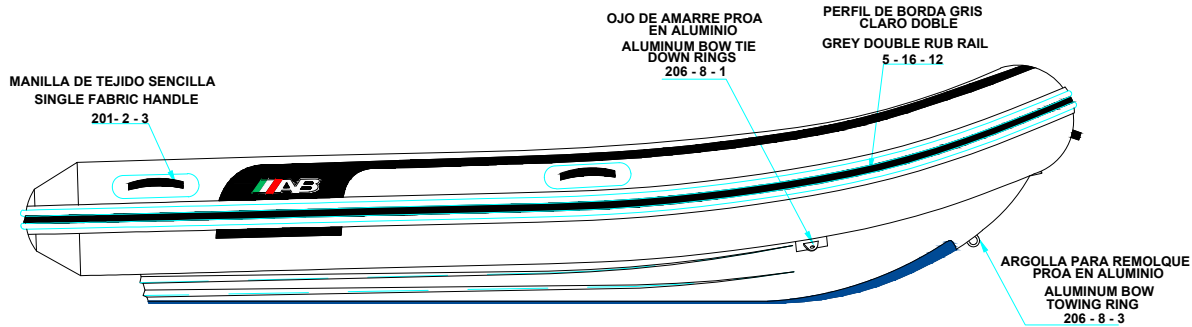

PLANT VIEW
VISTA SUPERIOR

AFT VIEW
VISTA TRASERA

LONGITUDINAL PROFILE
VISTA LATERAL

FORE VIEW
VISTA FRONTAL

NOTA: FAVOR INDICAR COLOR DEL BOTE AL ORDENAR / NOTE: MUST INDICATE BOAT COLOR WHEN ORDERING