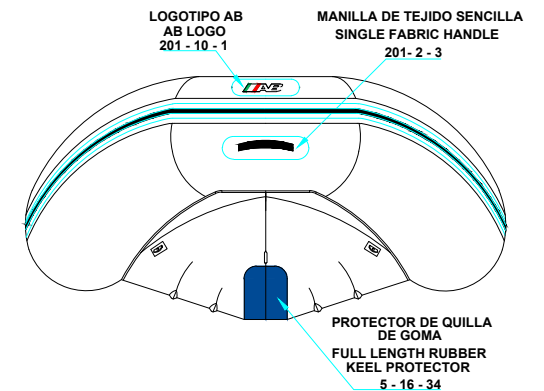

PLANT VIEW
VISTA SUPERIOR

AFT VIEW
VISTA TRASERA

LONGITUDINAL PROFILE
VISTA LATERAL

FORE VIEW
VISTA FRONTAL

NOTA: FAVOR INDICAR COLOR DEL BOTE AL ORDENAR / NOTE: MUST INDICATE BOAT COLOR WHEN ORDERING