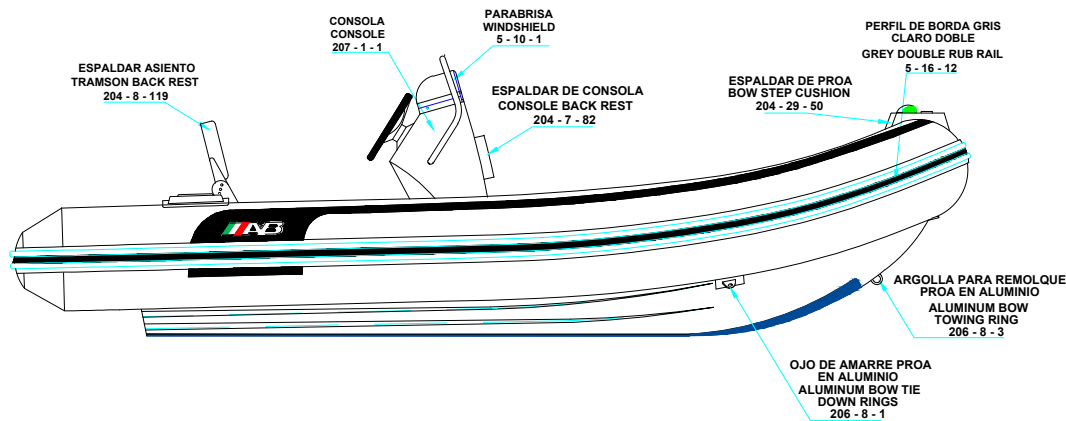

REV. 7

ALUMINA 14 ALX

520 - 2 - 4

PLANT VIEW
VISTA SUPERIOR

AFT VIEW
VISTA TRASERA

LONGITUDINAL PROFILE
VISTA LATERAL

FORE VIEW
VISTA FRONTAL

NOTA: FAVOR INDICAR COLOR DEL BOTE AL ORDENAR / NOTE: MUST INDICATE BOAT COLOR WHEN ORDERING