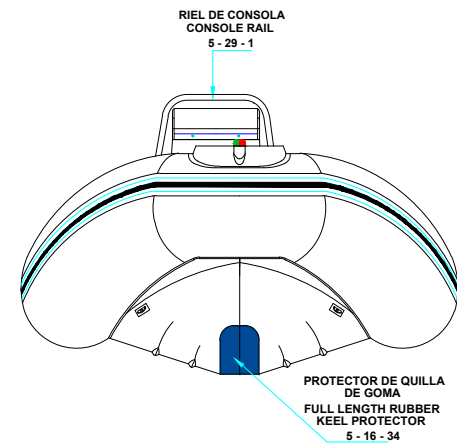

REV. 7

ALUMINA 14 ALX

520 - 2 - 4

PLANT VIEW
VISTA SUPERIOR

AFT VIEW
VISTA TRASERA

LONGITUDINAL PROFILE
VISTA LATERAL

FORE VIEW
VISTA FRONTAL

NOTA: FAVOR INDICAR COLOR DEL BOTE AL ORDENAR / NOTE: MUST INDICATE BOAT COLOR WHEN ORDERING