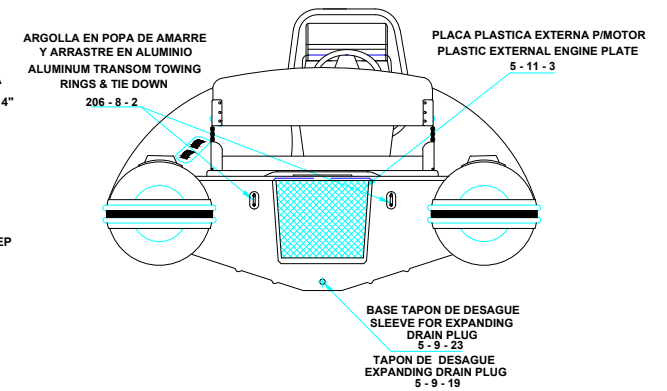

REV. 7

ALUMINA 14 ALX

520 - 2 - 4

PLANT VIEW
VISTA SUPERIOR

AFT VIEW
VISTA TRASERA

LONGITUDINAL PROFILE
VISTA LATERAL

FORE VIEW
VISTA FRONTAL

NOTA: FAVOR INDICAR COLOR DEL BOTE AL ORDENAR / NOTE: MUST INDICATE BOAT COLOR WHEN ORDERING