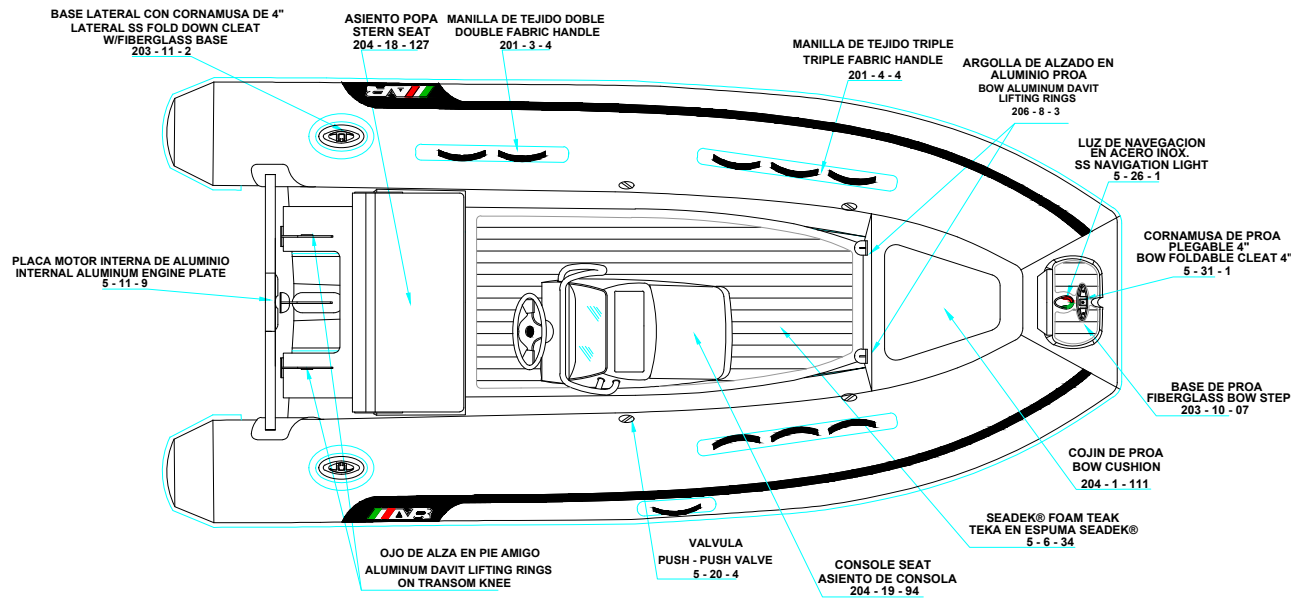

REV. 7

ALUMINA 14 ALX

520 - 2 - 4

PLANT VIEW
VISTA SUPERIOR

AFT VIEW
VISTA TRASERA

LONGITUDINAL PROFILE
VISTA LATERAL

FORE VIEW
VISTA FRONTAL

NOTA: FAVOR INDICAR COLOR DEL BOTE AL ORDENAR / NOTE: MUST INDICATE BOAT COLOR WHEN ORDERING