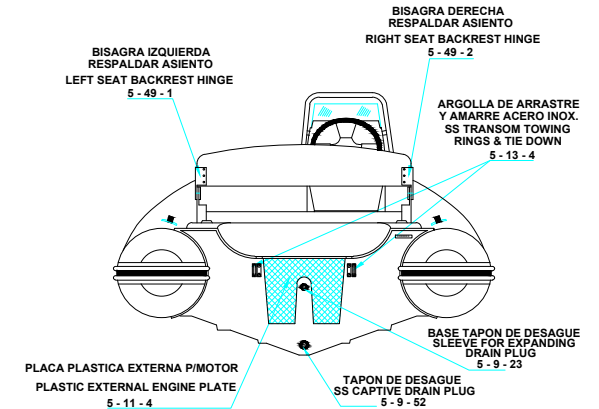

PLANT VIEW
VISTA SUPERIOR

AFT VIEW
VISTA TRASERA

LONGITUDINAL PROFILE
VISTA LATERAL

FORE VIEW
VISTA FRONTAL

NOTA: FAVOR INDICAR COLOR DEL BOTE AL ORDENAR / NOTE: MUST INDICATE BOAT COLOR WHEN ORDERING