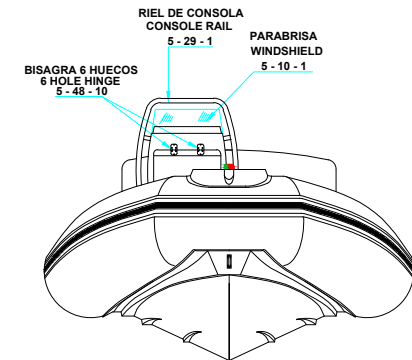

PLANT VIEW
VISTA SUPERIOR

AFT VIEW
VISTA TRASERA

LONGITUDINAL PROFILE
VISTA LATERAL

FORE VIEW
VISTA FRONTAL

NOTA: FAVOR INDICAR COLOR DEL BOTE AL ORDENAR / NOTE: MUST INDICATE BOAT COLOR WHEN ORDERING