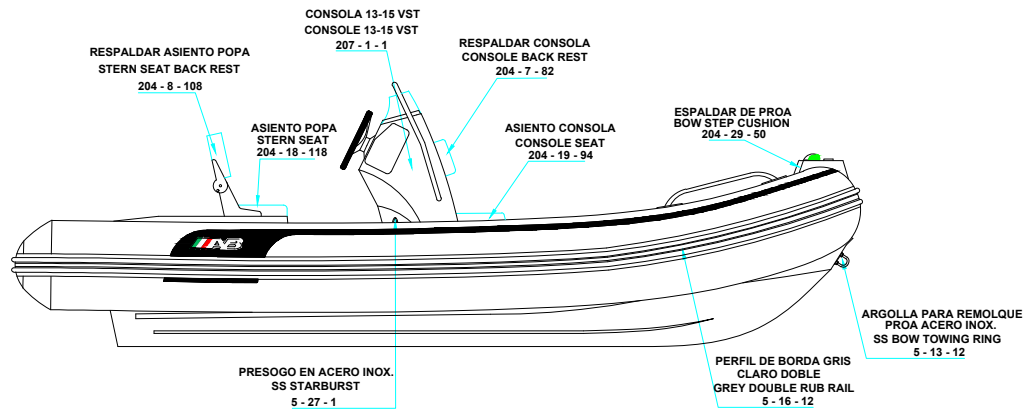

PLANT VIEW
VISTA SUPERIOR

AFT VIEW
VISTA TRASERA

LONGITUDINAL PROFILE
VISTA LATERAL

FORE VIEW
VISTA FRONTAL

NOTA: FAVOR INDICAR COLOR DEL BOTE AL ORDENAR / NOTE: MUST INDICATE BOAT COLOR WHEN ORDERING