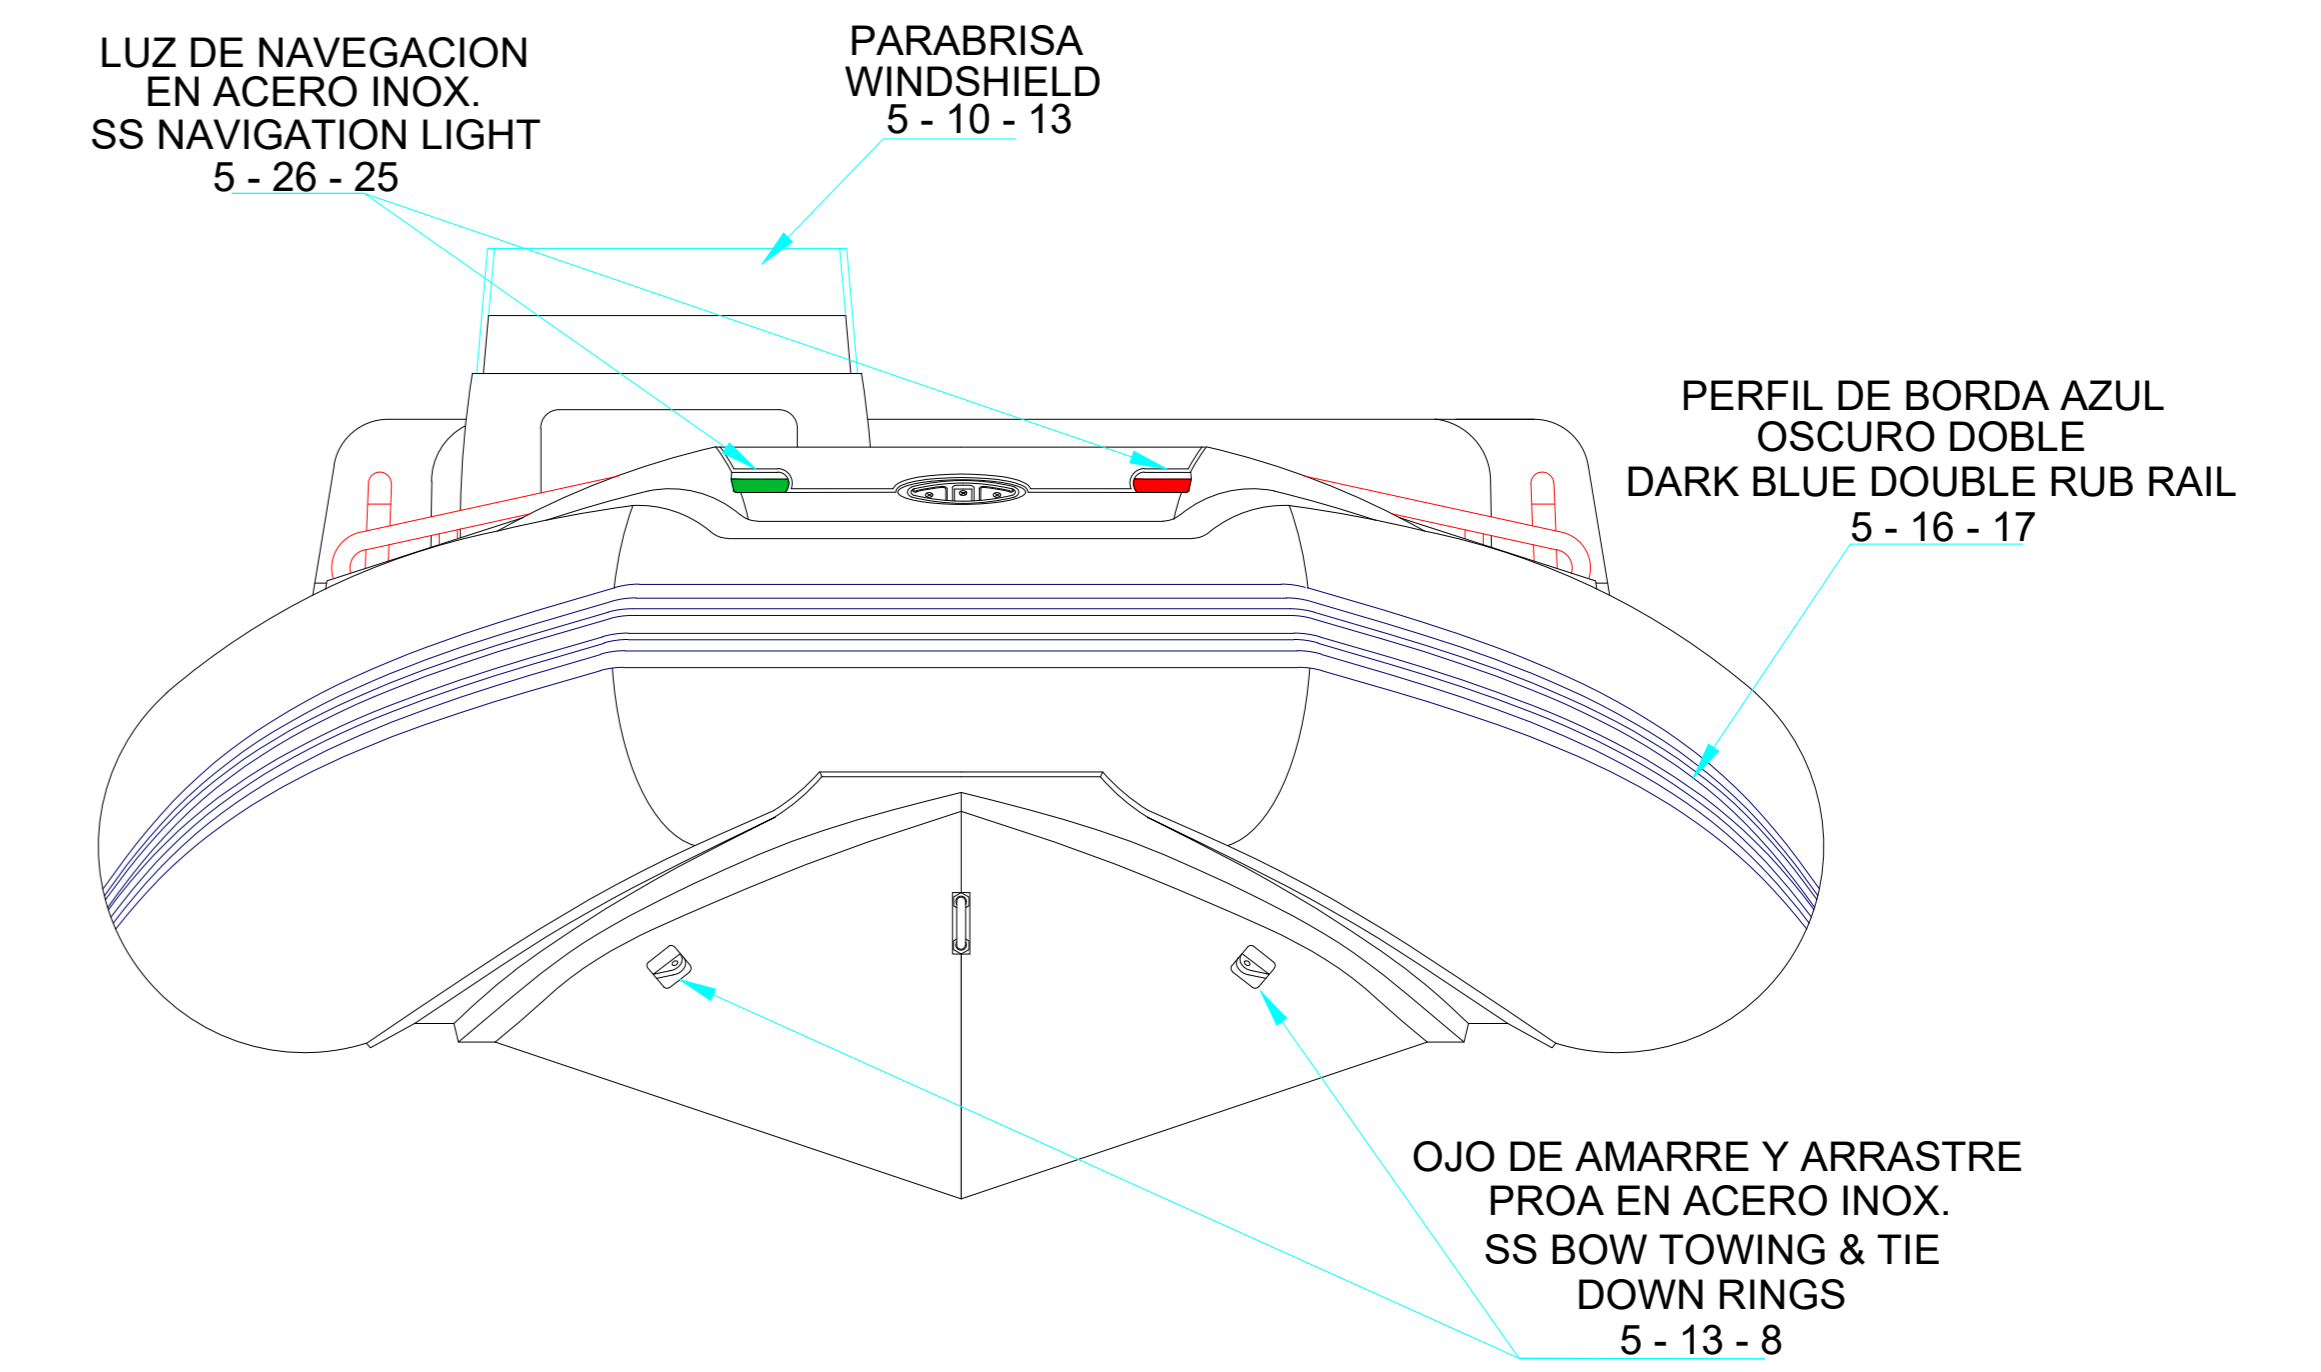

PLANT VIEW VISTA SUPERIOR

AFT VIEW VISTA TRASERA

LONGITUDINAL PROFILE VISTA LATERAL

FORE VIEW VISTA FRONTAL

NOTA: FAVOR INDICAR COLOR DEL BOTE AL ORDENAR / NOTE: MUST INDICATE BOAT COLOR WHEN ORDERING