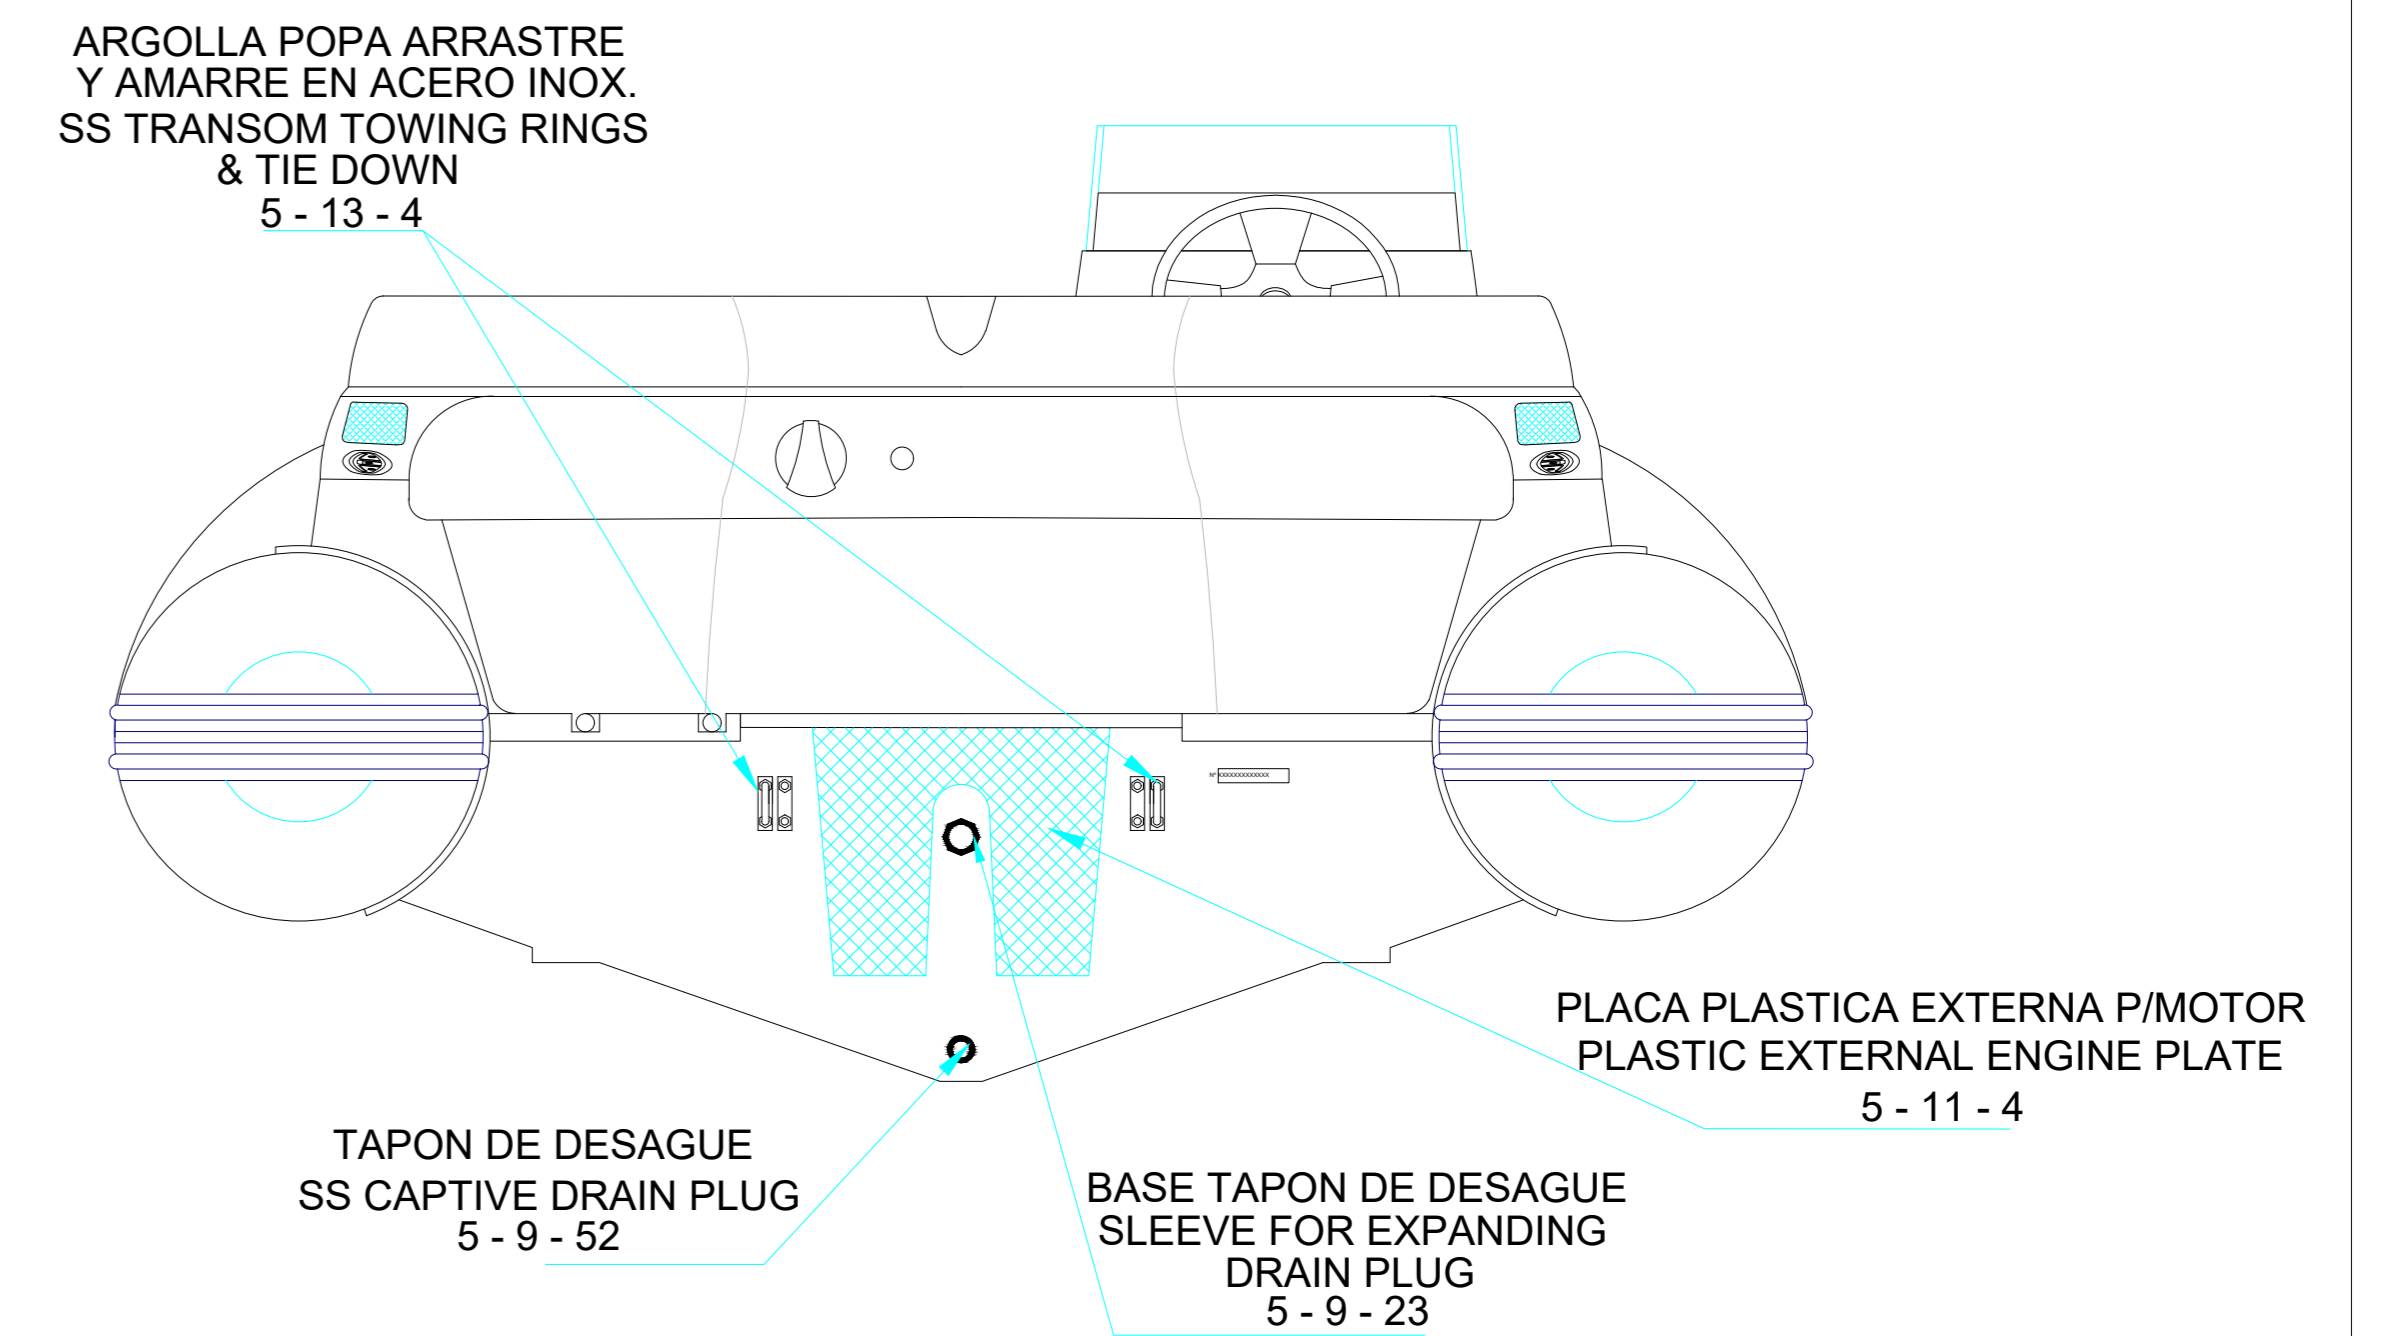

PLANT VIEW VISTA SUPERIOR

AFT VIEW VISTA TRASERA

LONGITUDINAL PROFILE VISTA LATERAL

FORE VIEW VISTA FRONTAL

NOTA: FAVOR INDICAR COLOR DEL BOTE AL ORDENAR / NOTE: MUST INDICATE BOAT COLOR WHEN ORDERING