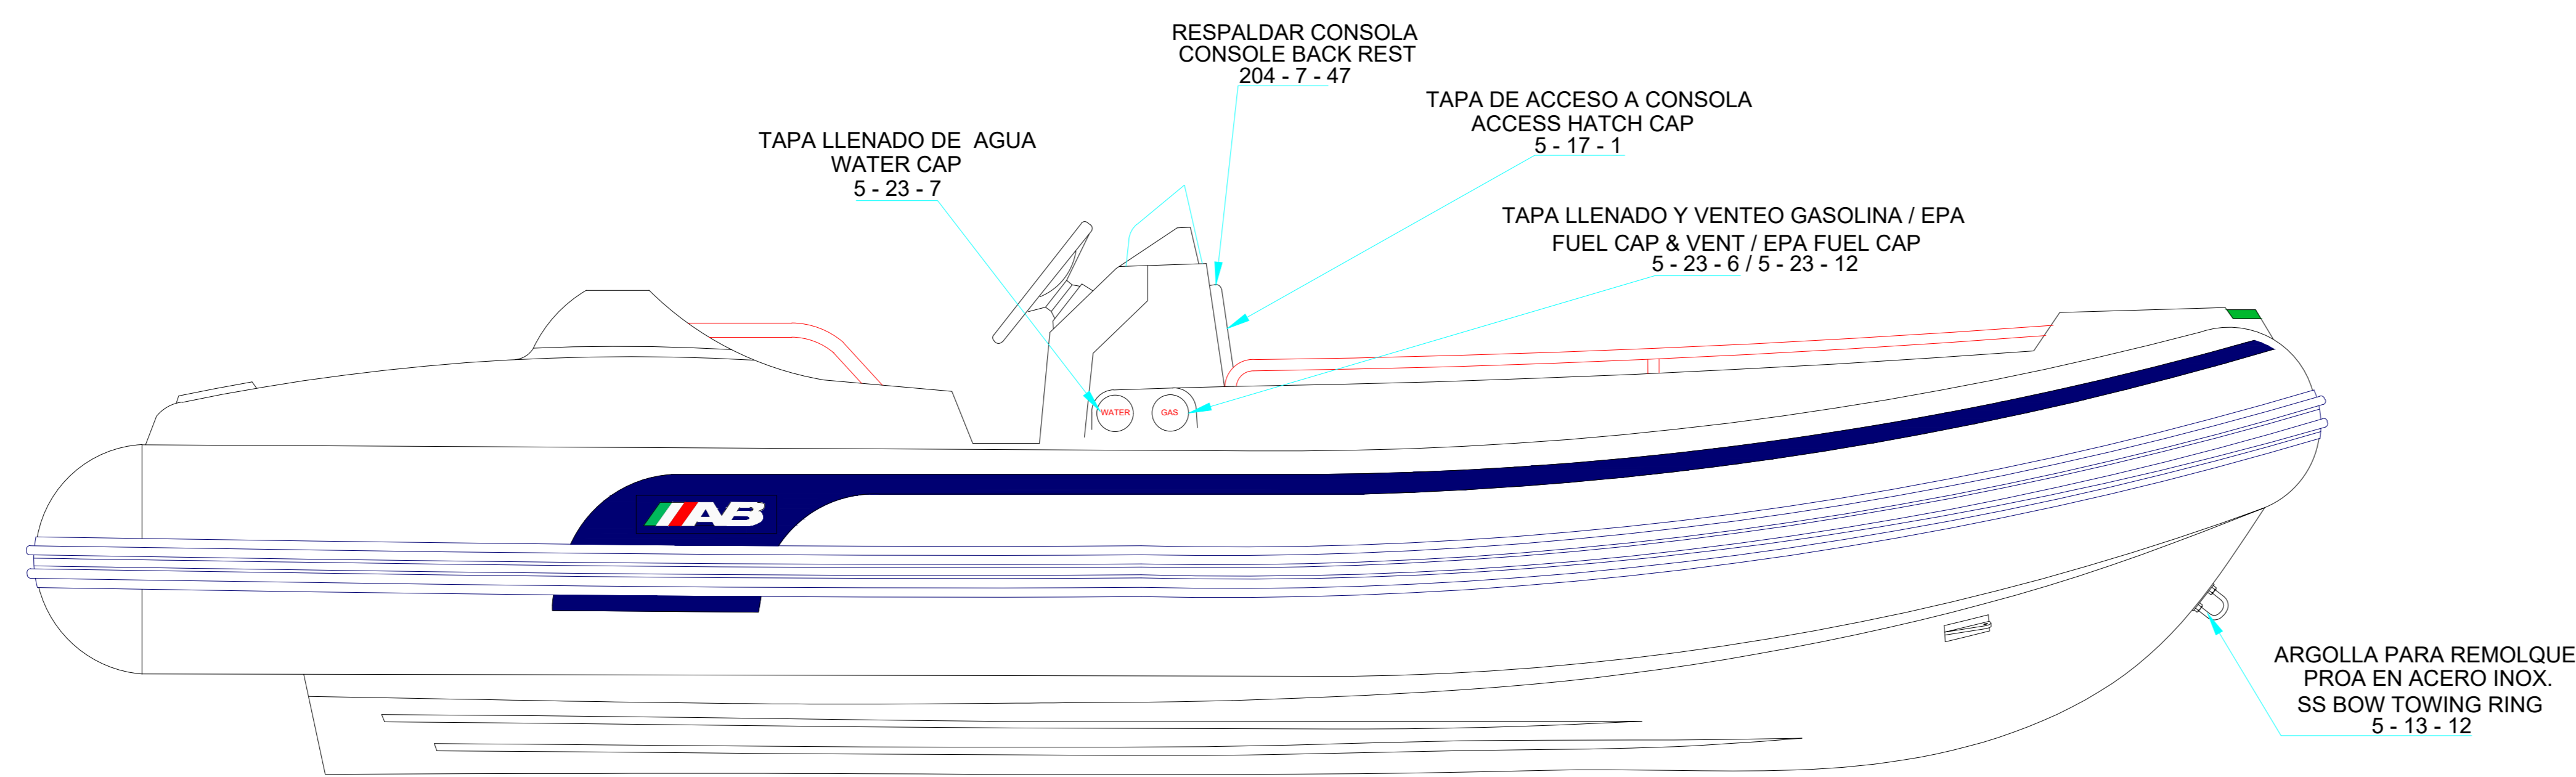

PLANT VIEW VISTA SUPERIOR

AFT VIEW VISTA TRASERA

LONGITUDINAL PROFILE VISTA LATERAL

FORE VIEW VISTA FRONTAL

NOTA: FAVOR INDICAR COLOR DEL BOTE AL ORDENAR / NOTE: MUST INDICATE BOAT COLOR WHEN ORDERING