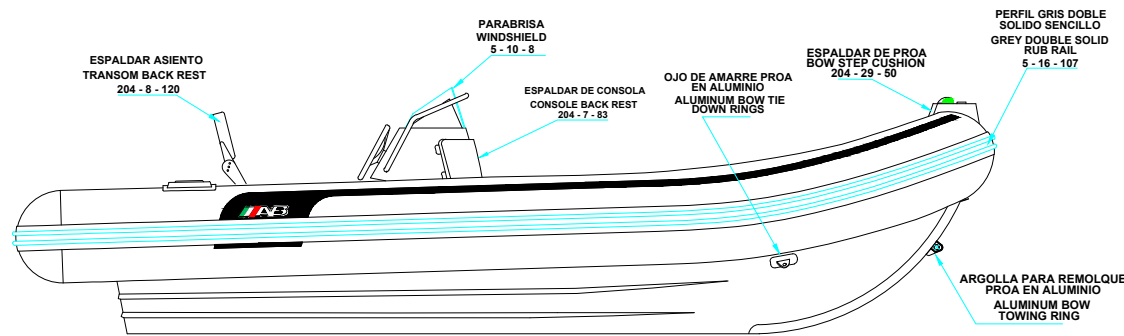

PLANT VIEW  
VISTA SUPERIOR

AFT VIEW  
VISTA TRASERA

LONGITUDINAL PROFILE  
VISTA LATERAL

FORE VIEW  
VISTA FRONTAL

NOTA: FAVOR INDICAR COLOR DEL BOTE AL ORDENAR / NOTE: MUST INDICATE BOAT COLOR WHEN ORDERING