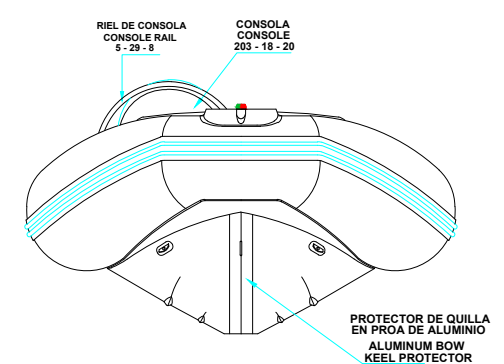

PLANT VIEW  
VISTA SUPERIOR

AFT VIEW  
VISTA TRASERA

LONGITUDINAL PROFILE  
VISTA LATERAL

FORE VIEW  
VISTA FRONTAL

NOTA: FAVOR INDICAR COLOR DEL BOTE AL ORDENAR / NOTE: MUST INDICATE BOAT COLOR WHEN ORDERING