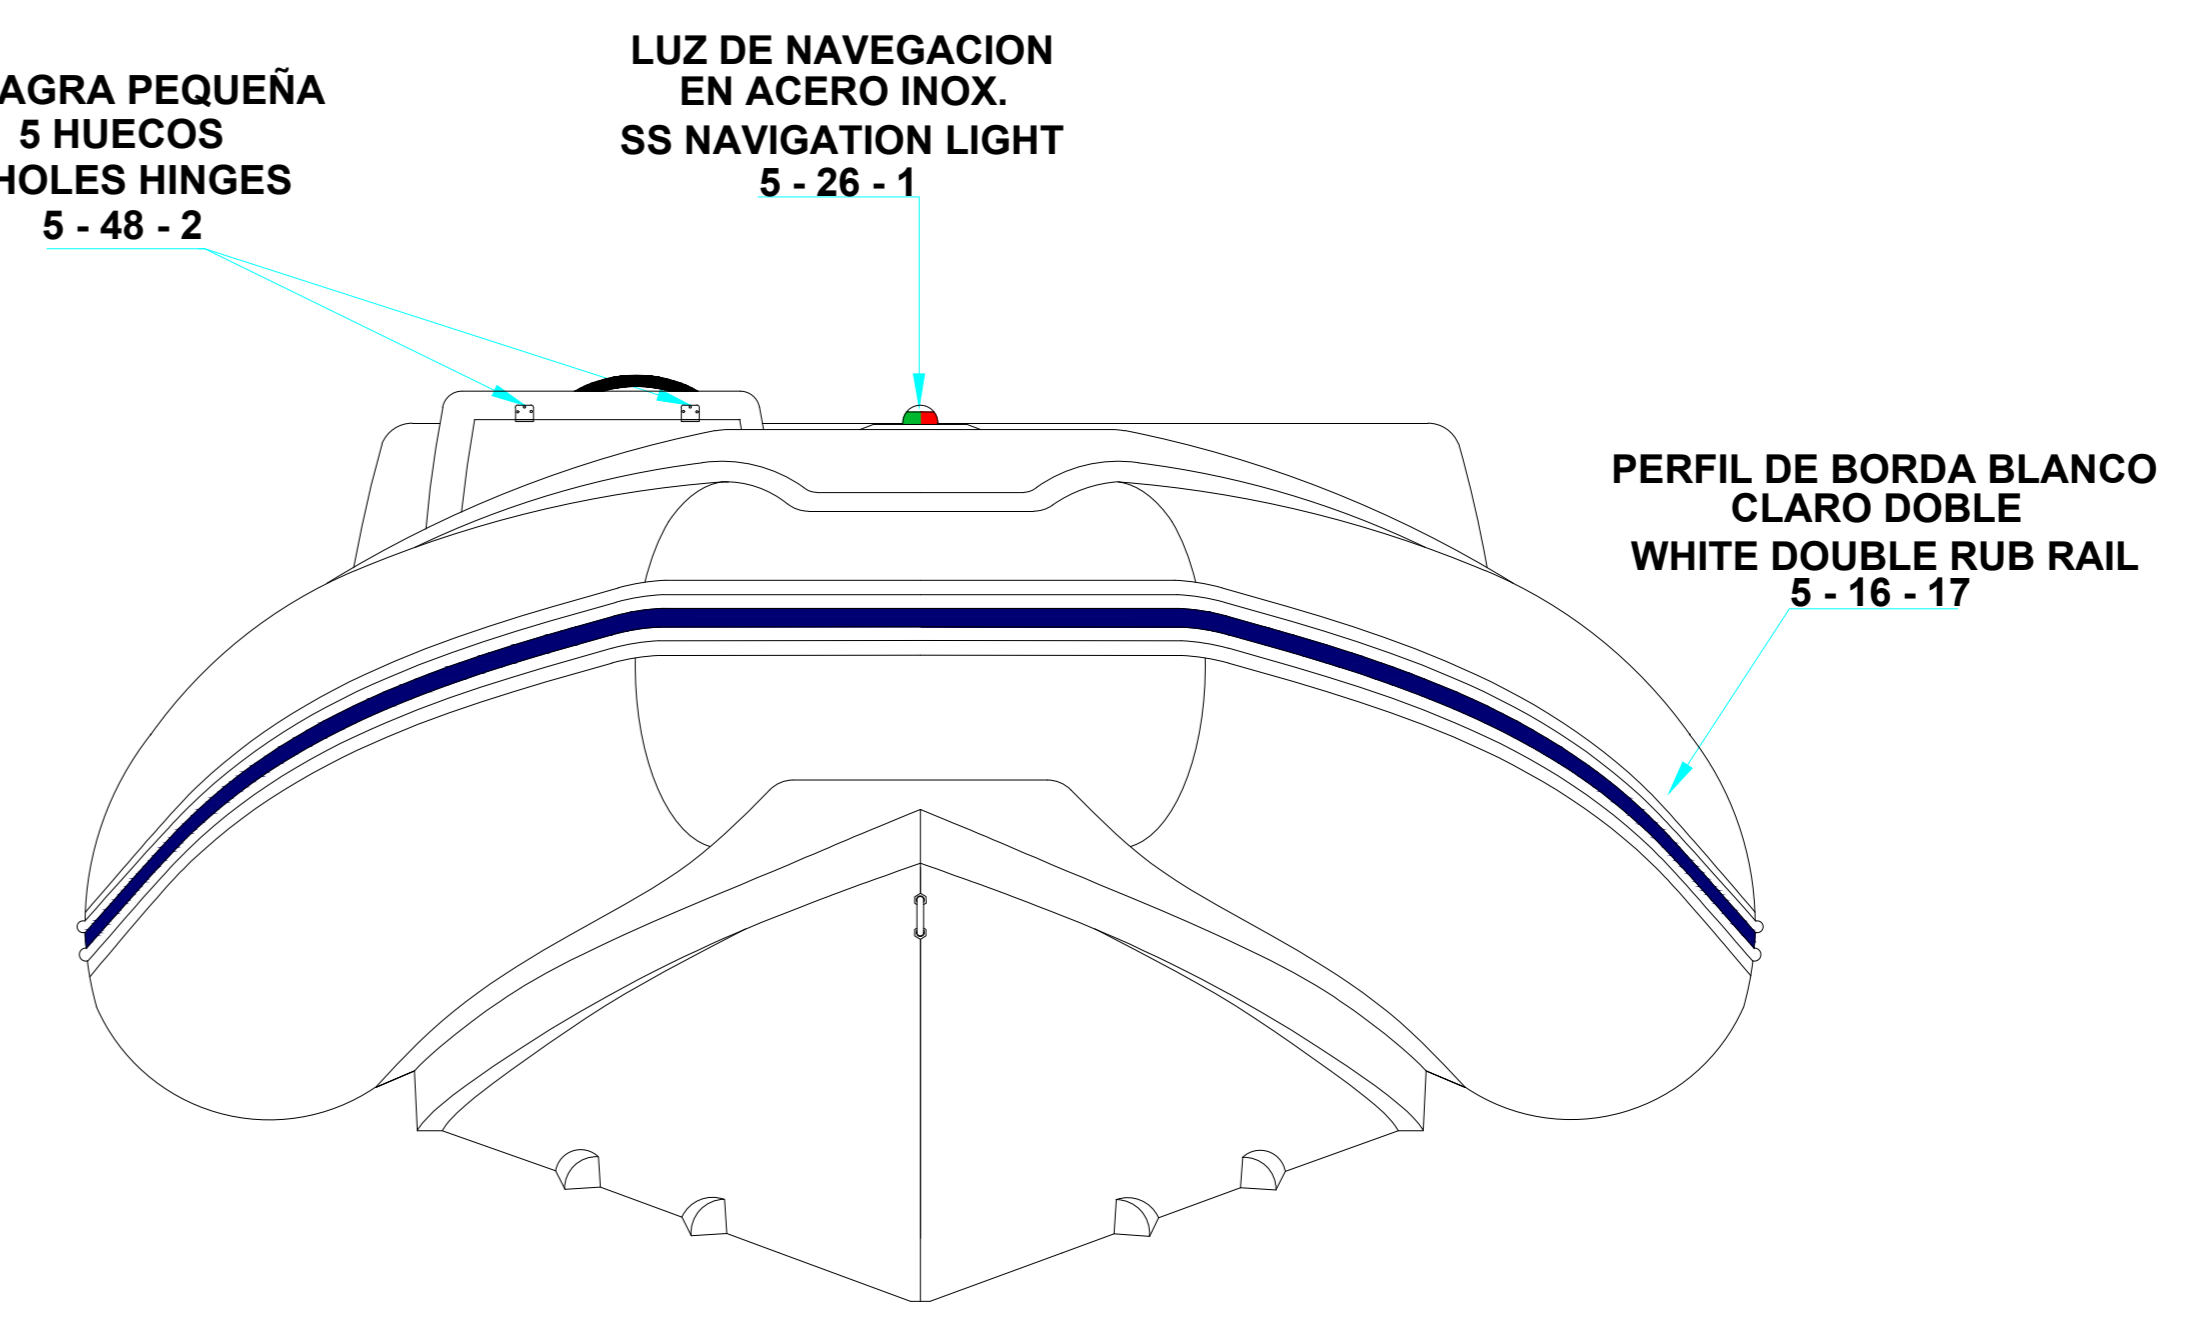

PLANT VIEW VISTA SUPERIOR

LONGITUDINAL PROFILE VISTA LATERAL

FORE VIEW VISTA FRONTAL

NOTA: FAVOR INDICAR COLOR DEL BOTE AL ORDENAR / **NOTE:** MUST INDICATE BOAT COLOR WHEN ORDERING