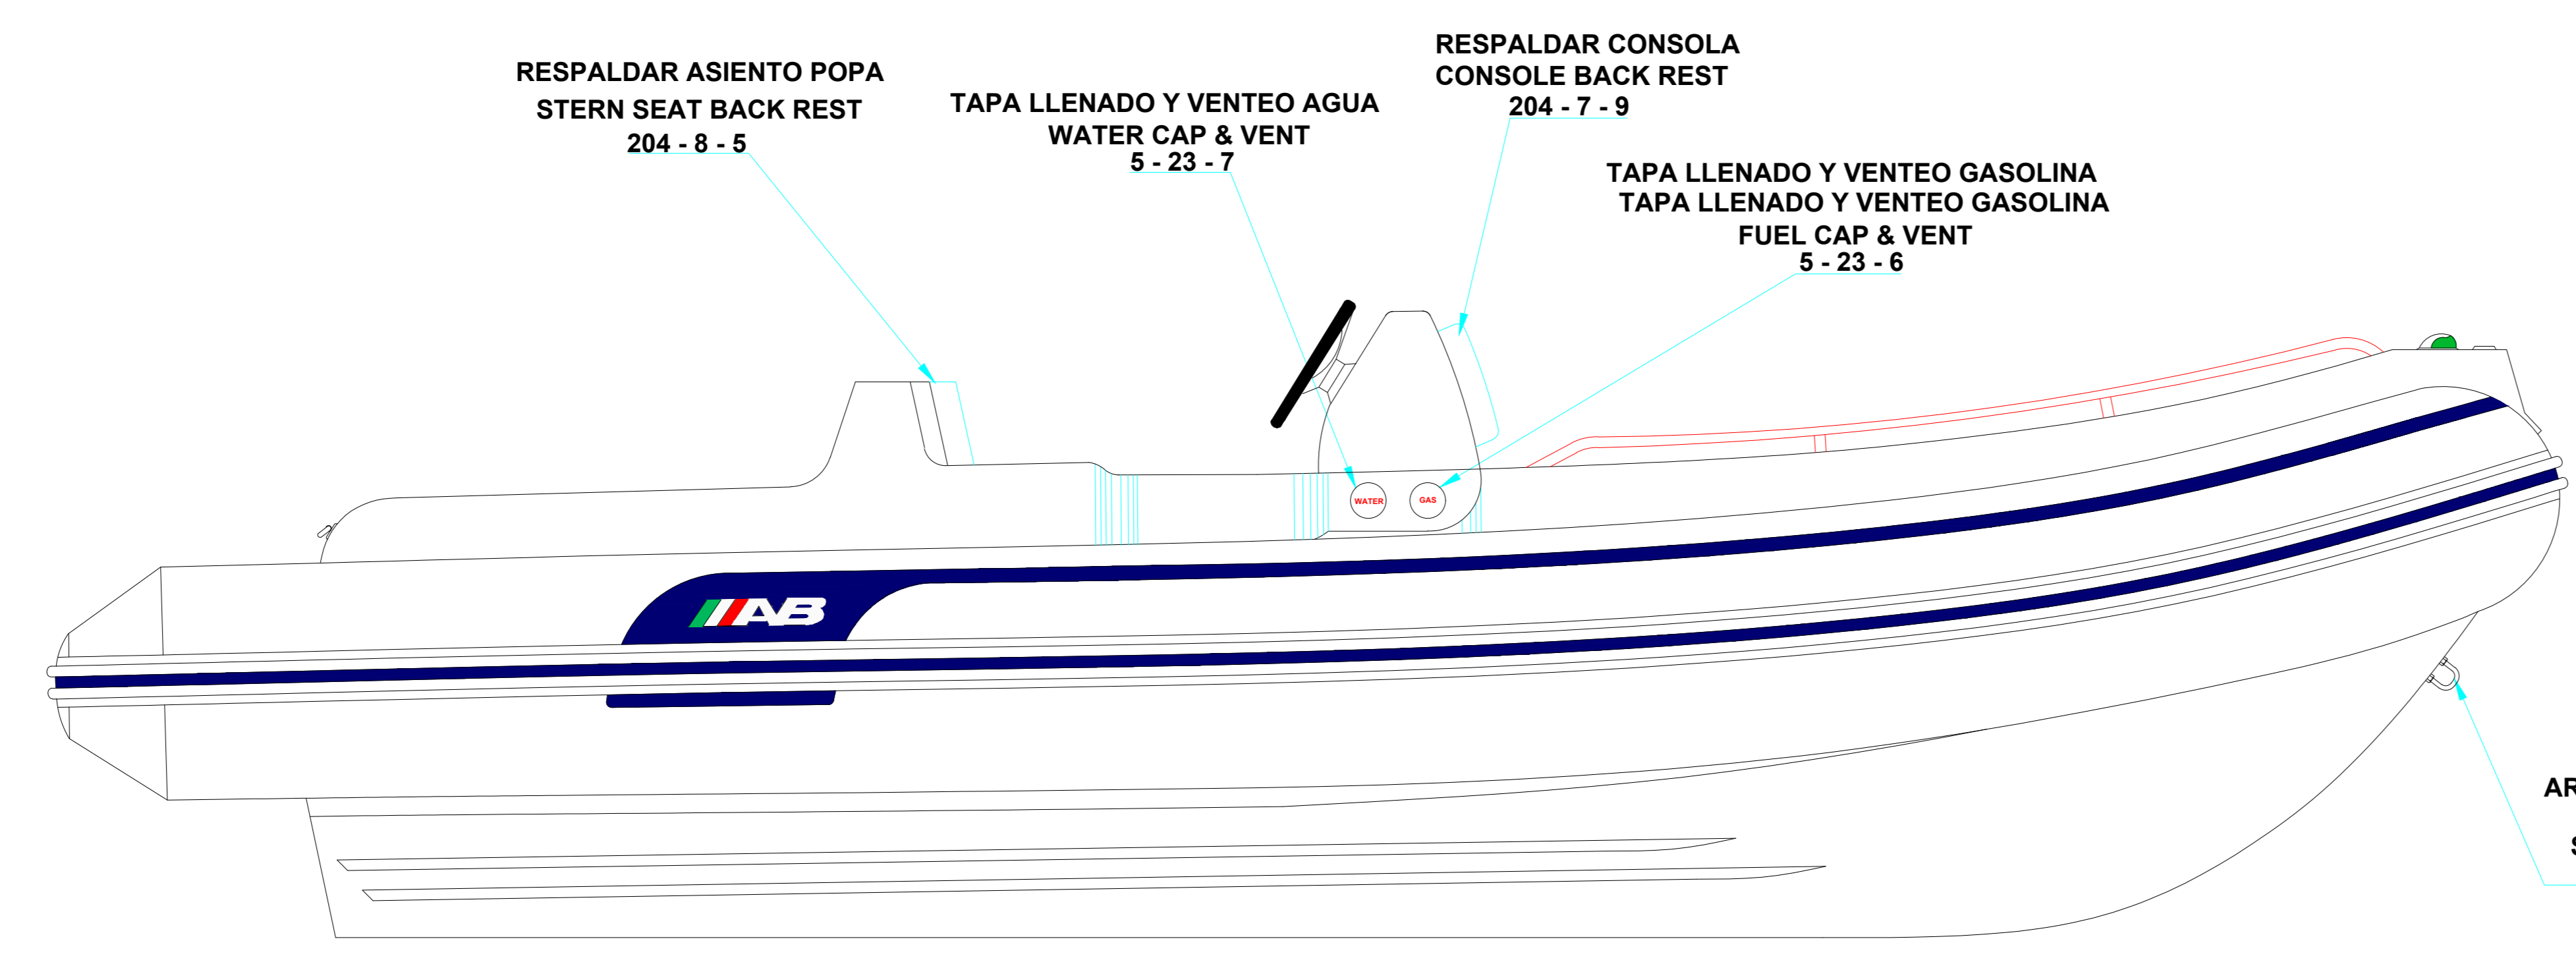

PLANT VIEW VISTA SUPERIOR

LONGITUDINAL PROFILE VISTA LATERAL

FORE VIEW VISTA FRONTAL

NOTA: FAVOR INDICAR COLOR DEL BOTE AL ORDENAR / **NOTE:** MUST INDICATE BOAT COLOR WHEN ORDERING