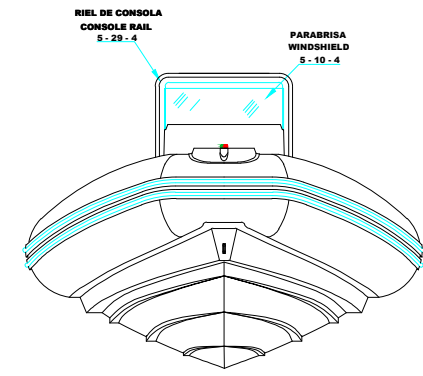

PLANT VIEW VISTA SUPERIOR

AFT VIEW VISTA TRASERA

LONGITUDINAL PROFILE VISTA LATERAL

FORE VIEW VISTA FRONTAL

NOTA: FAVOR INDICAR COLOR DEL BOTE AL ORDENAR / NOTE: MUST INDICATE BOAT COLOR WHEN ORDERING