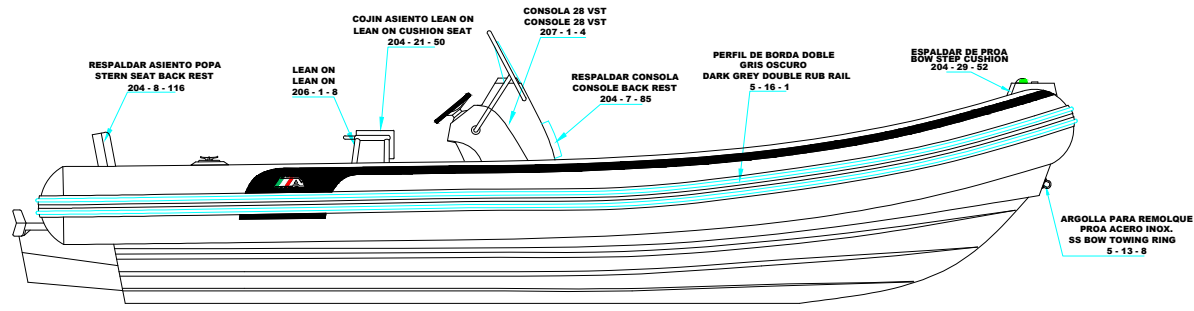

PLANT VIEW VISTA SUPERIOR

AFT VIEW VISTA TRASERA

LONGITUDINAL PROFILE VISTA LATERAL

FORE VIEW VISTA FRONTAL

NOTA: FAVOR INDICAR COLOR DEL BOTE AL ORDENAR / NOTE: MUST INDICATE BOAT COLOR WHEN ORDERING