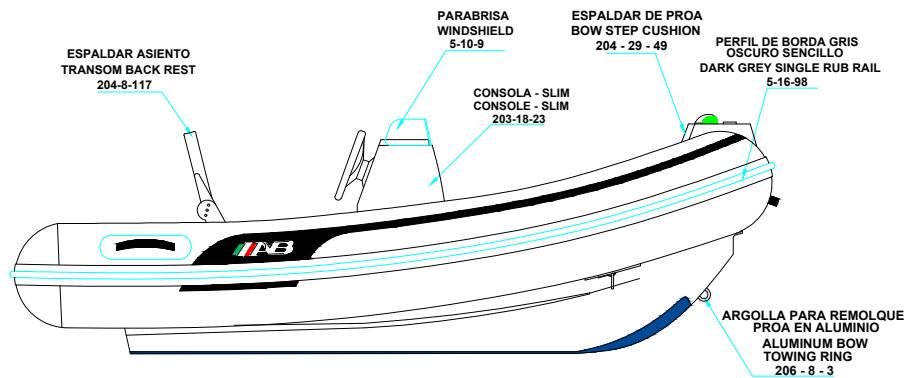

PLANT VIEW
VISTA SUPERIOR

AFT VIEW
VISTA TRASERA

LONGITUDINAL PROFILE
VISTA LATERAL

FORE VIEW
VISTA FRONTAL

NOTA: FAVOR INDICAR COLOR DEL BOTE AL ORDENAR / NOTE: MUST INDICATE BOAT COLOR WHEN ORDERING