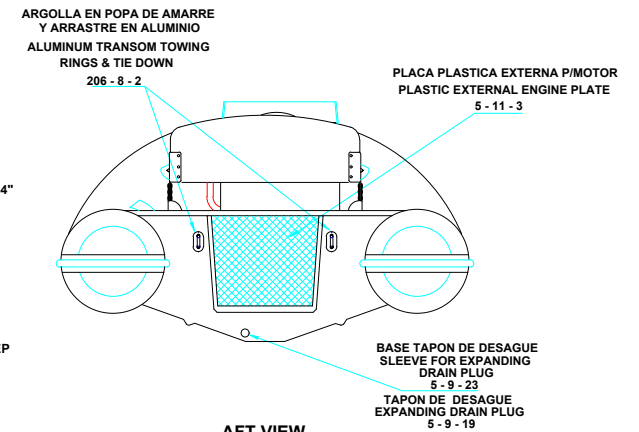

PLANT VIEW
VISTA SUPERIOR

AFT VIEW
VISTA TRASERA

LONGITUDINAL PROFILE
VISTA LATERAL

FORE VIEW
VISTA FRONTAL

NOTA: FAVOR INDICAR COLOR DEL BOTE AL ORDENAR / NOTE: MUST INDICATE BOAT COLOR WHEN ORDERING