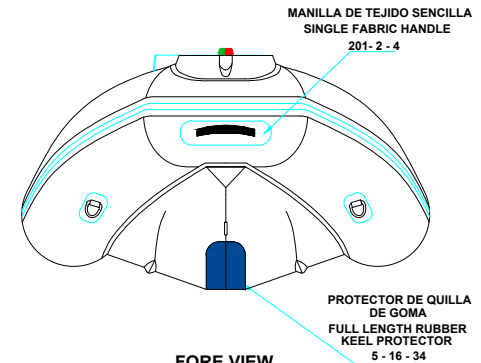

PLANT VIEW
VISTA SUPERIOR

AFT VIEW
VISTA TRASERA

LONGITUDINAL PROFILE
VISTA LATERAL

FORE VIEW
VISTA FRONTAL

NOTA: FAVOR INDICAR COLOR DEL BOTE AL ORDENAR / NOTE: MUST INDICATE BOAT COLOR WHEN ORDERING