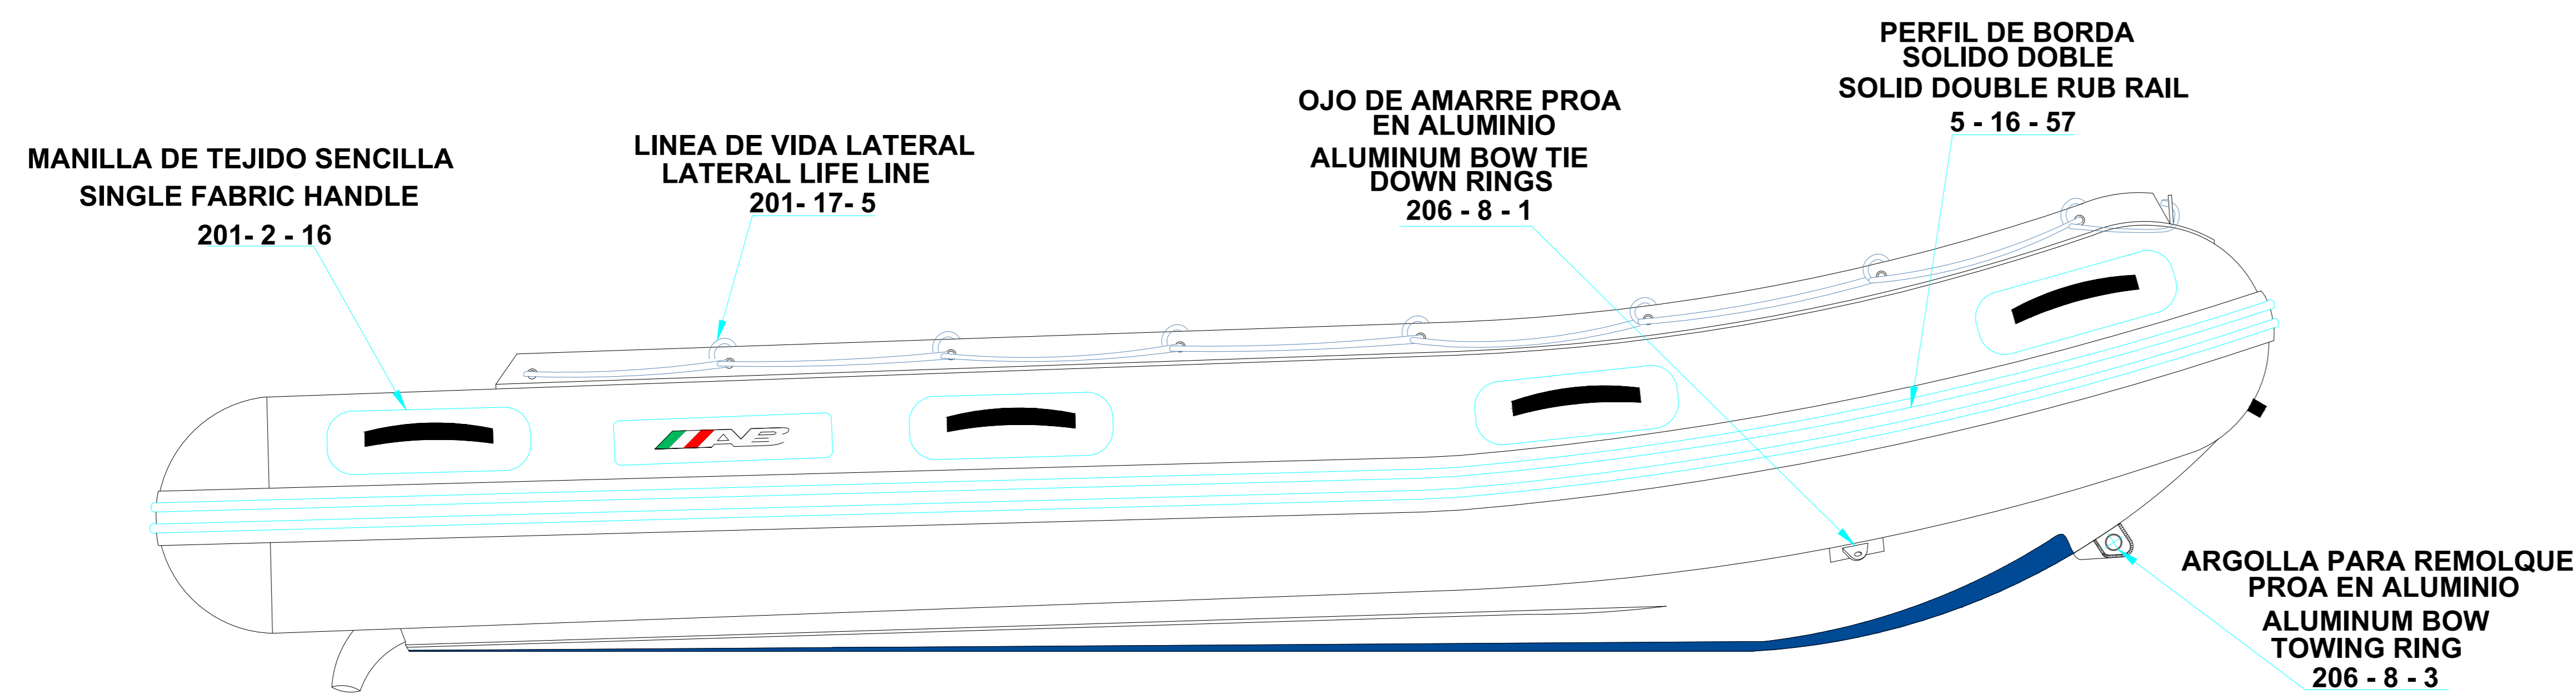

PLANT VIEW
VISTA SUPERIOR

AFT VIEW
VISTA TRASERA

LONGITUDINAL PROFILE
VISTA LATERAL

FORE VIEW
VISTA FRONTAL

NOTA: FAVOR INDICAR COLOR DEL BOTE AL ORDENAR / NOTE: MUST INDICATE BOAT COLOR WHEN ORDERING