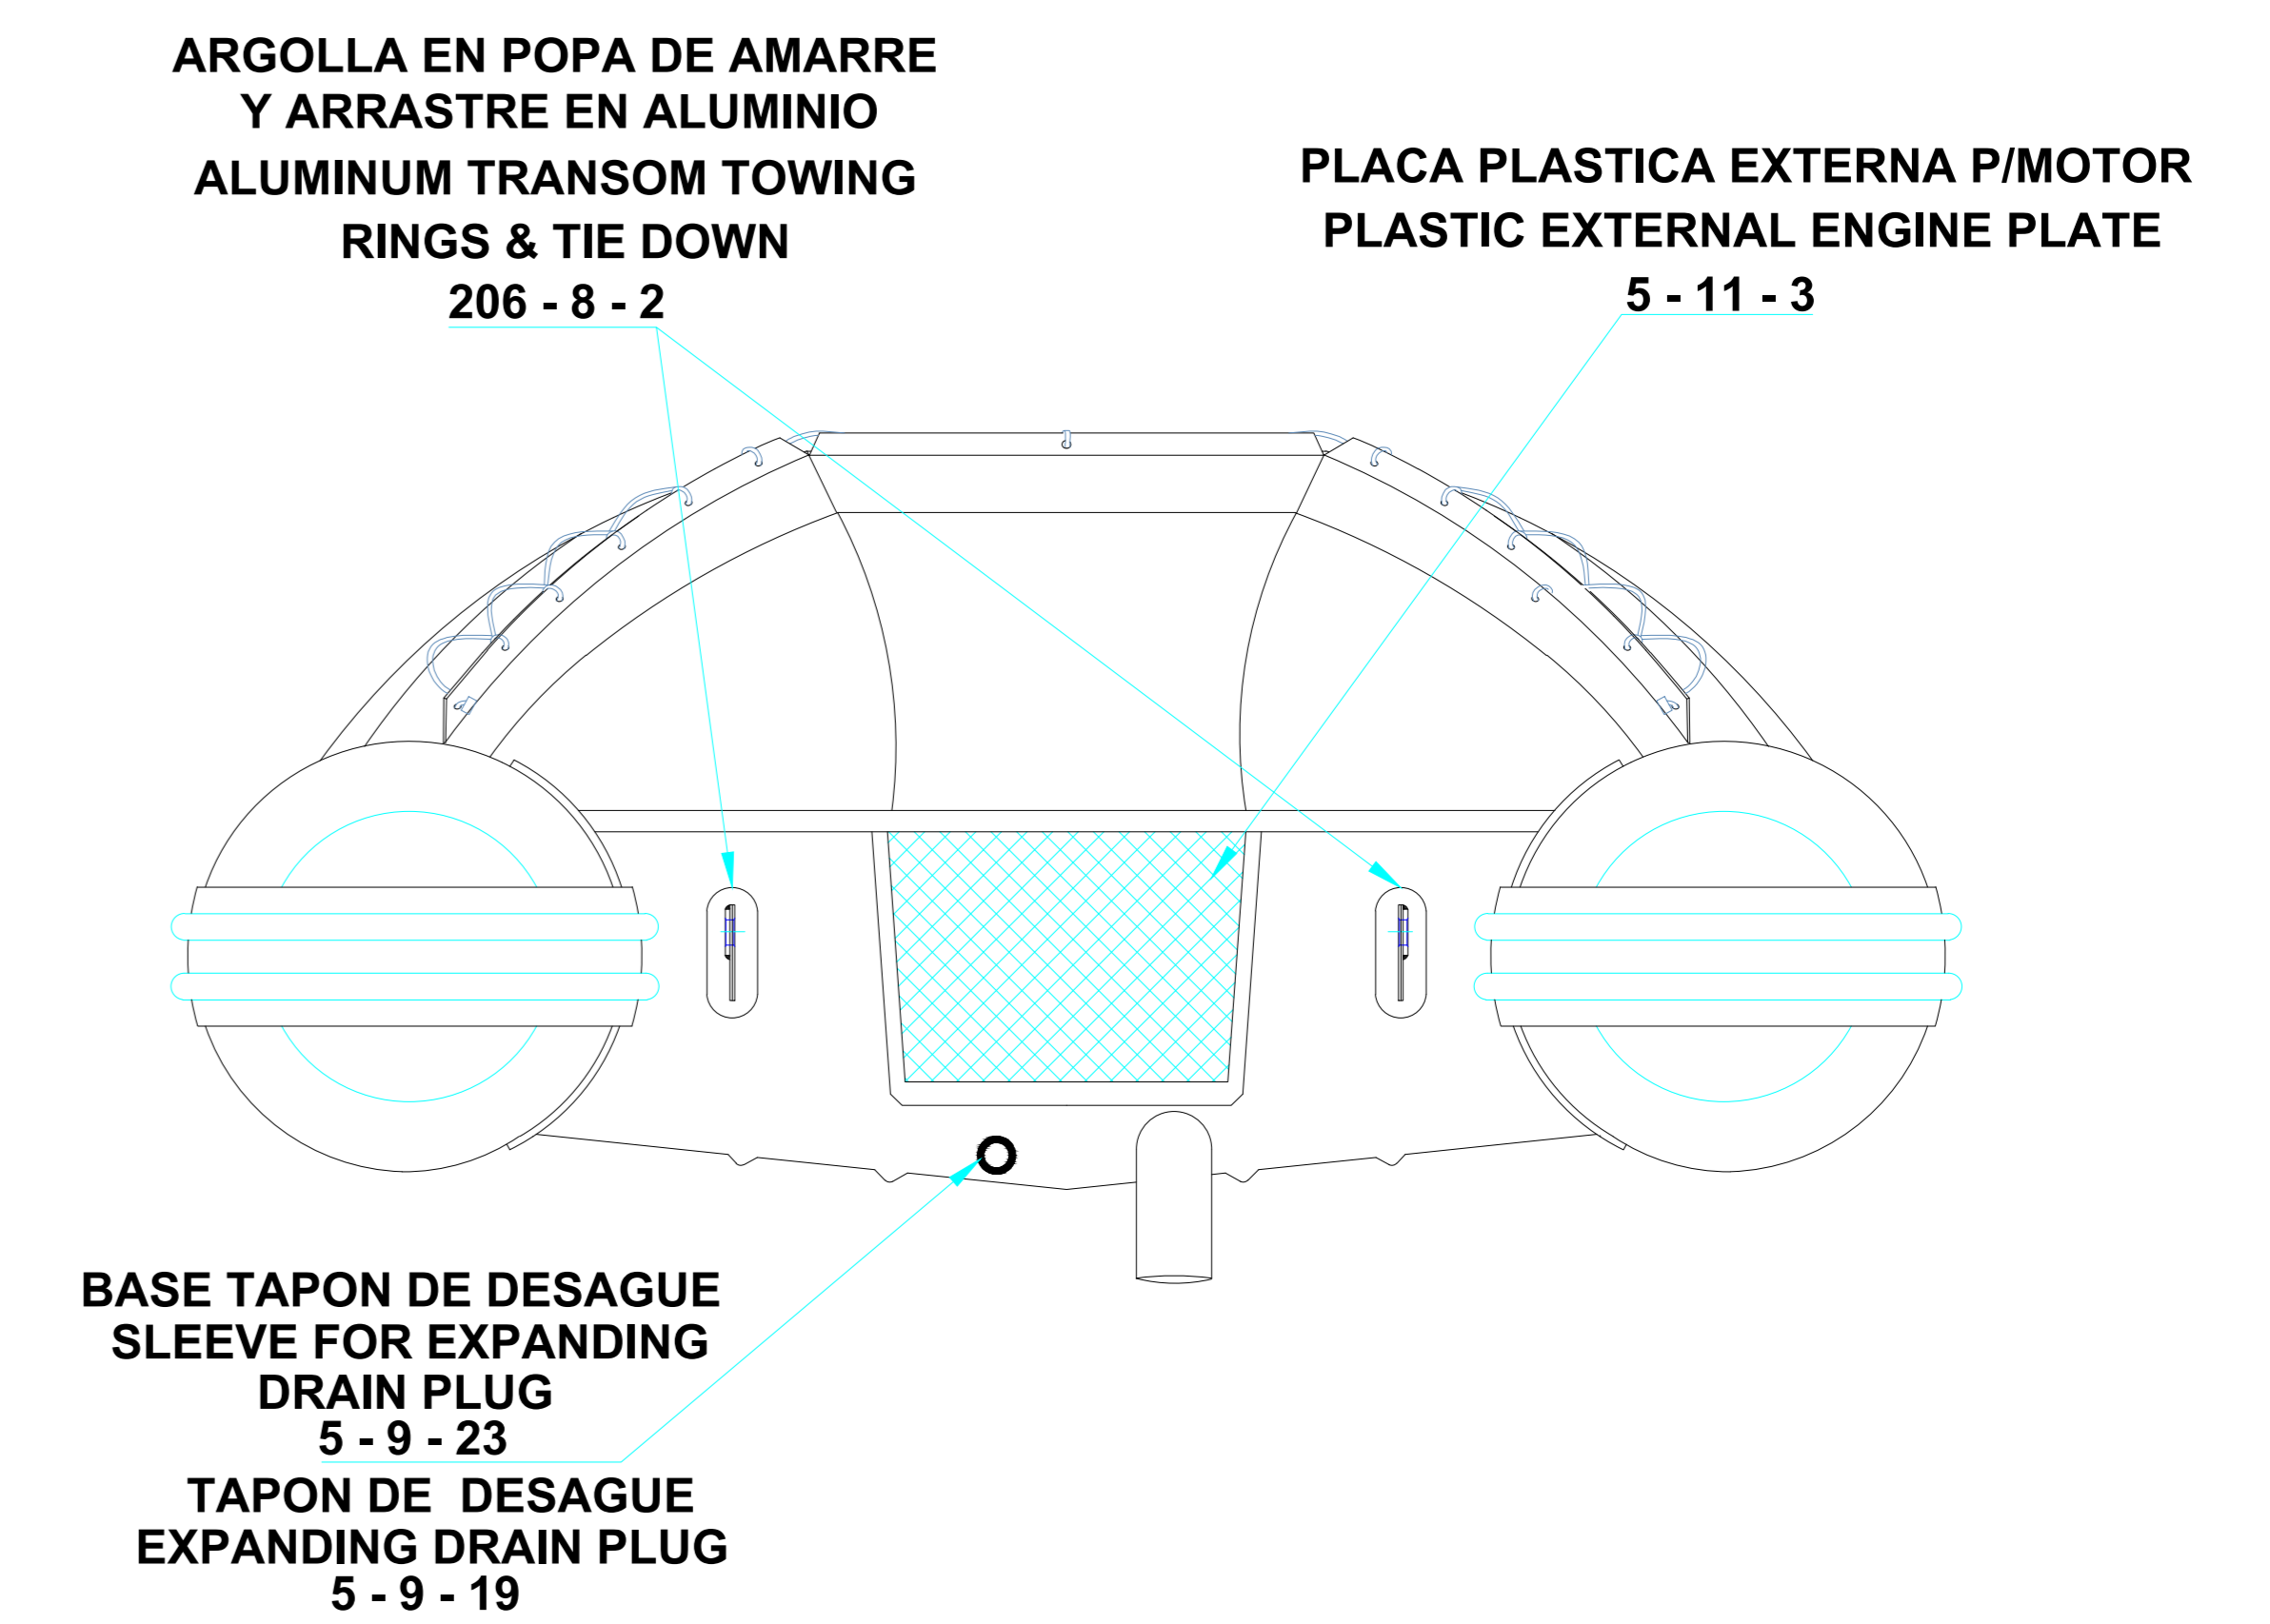

PLANT VIEW
VISTA SUPERIOR

AFT VIEW
VISTA TRASERA

LONGITUDINAL PROFILE
VISTA LATERAL

FORE VIEW
VISTA FRONTAL

NOTA: FAVOR INDICAR COLOR DEL BOTE AL ORDENAR / NOTE: MUST INDICATE BOAT COLOR WHEN ORDERING