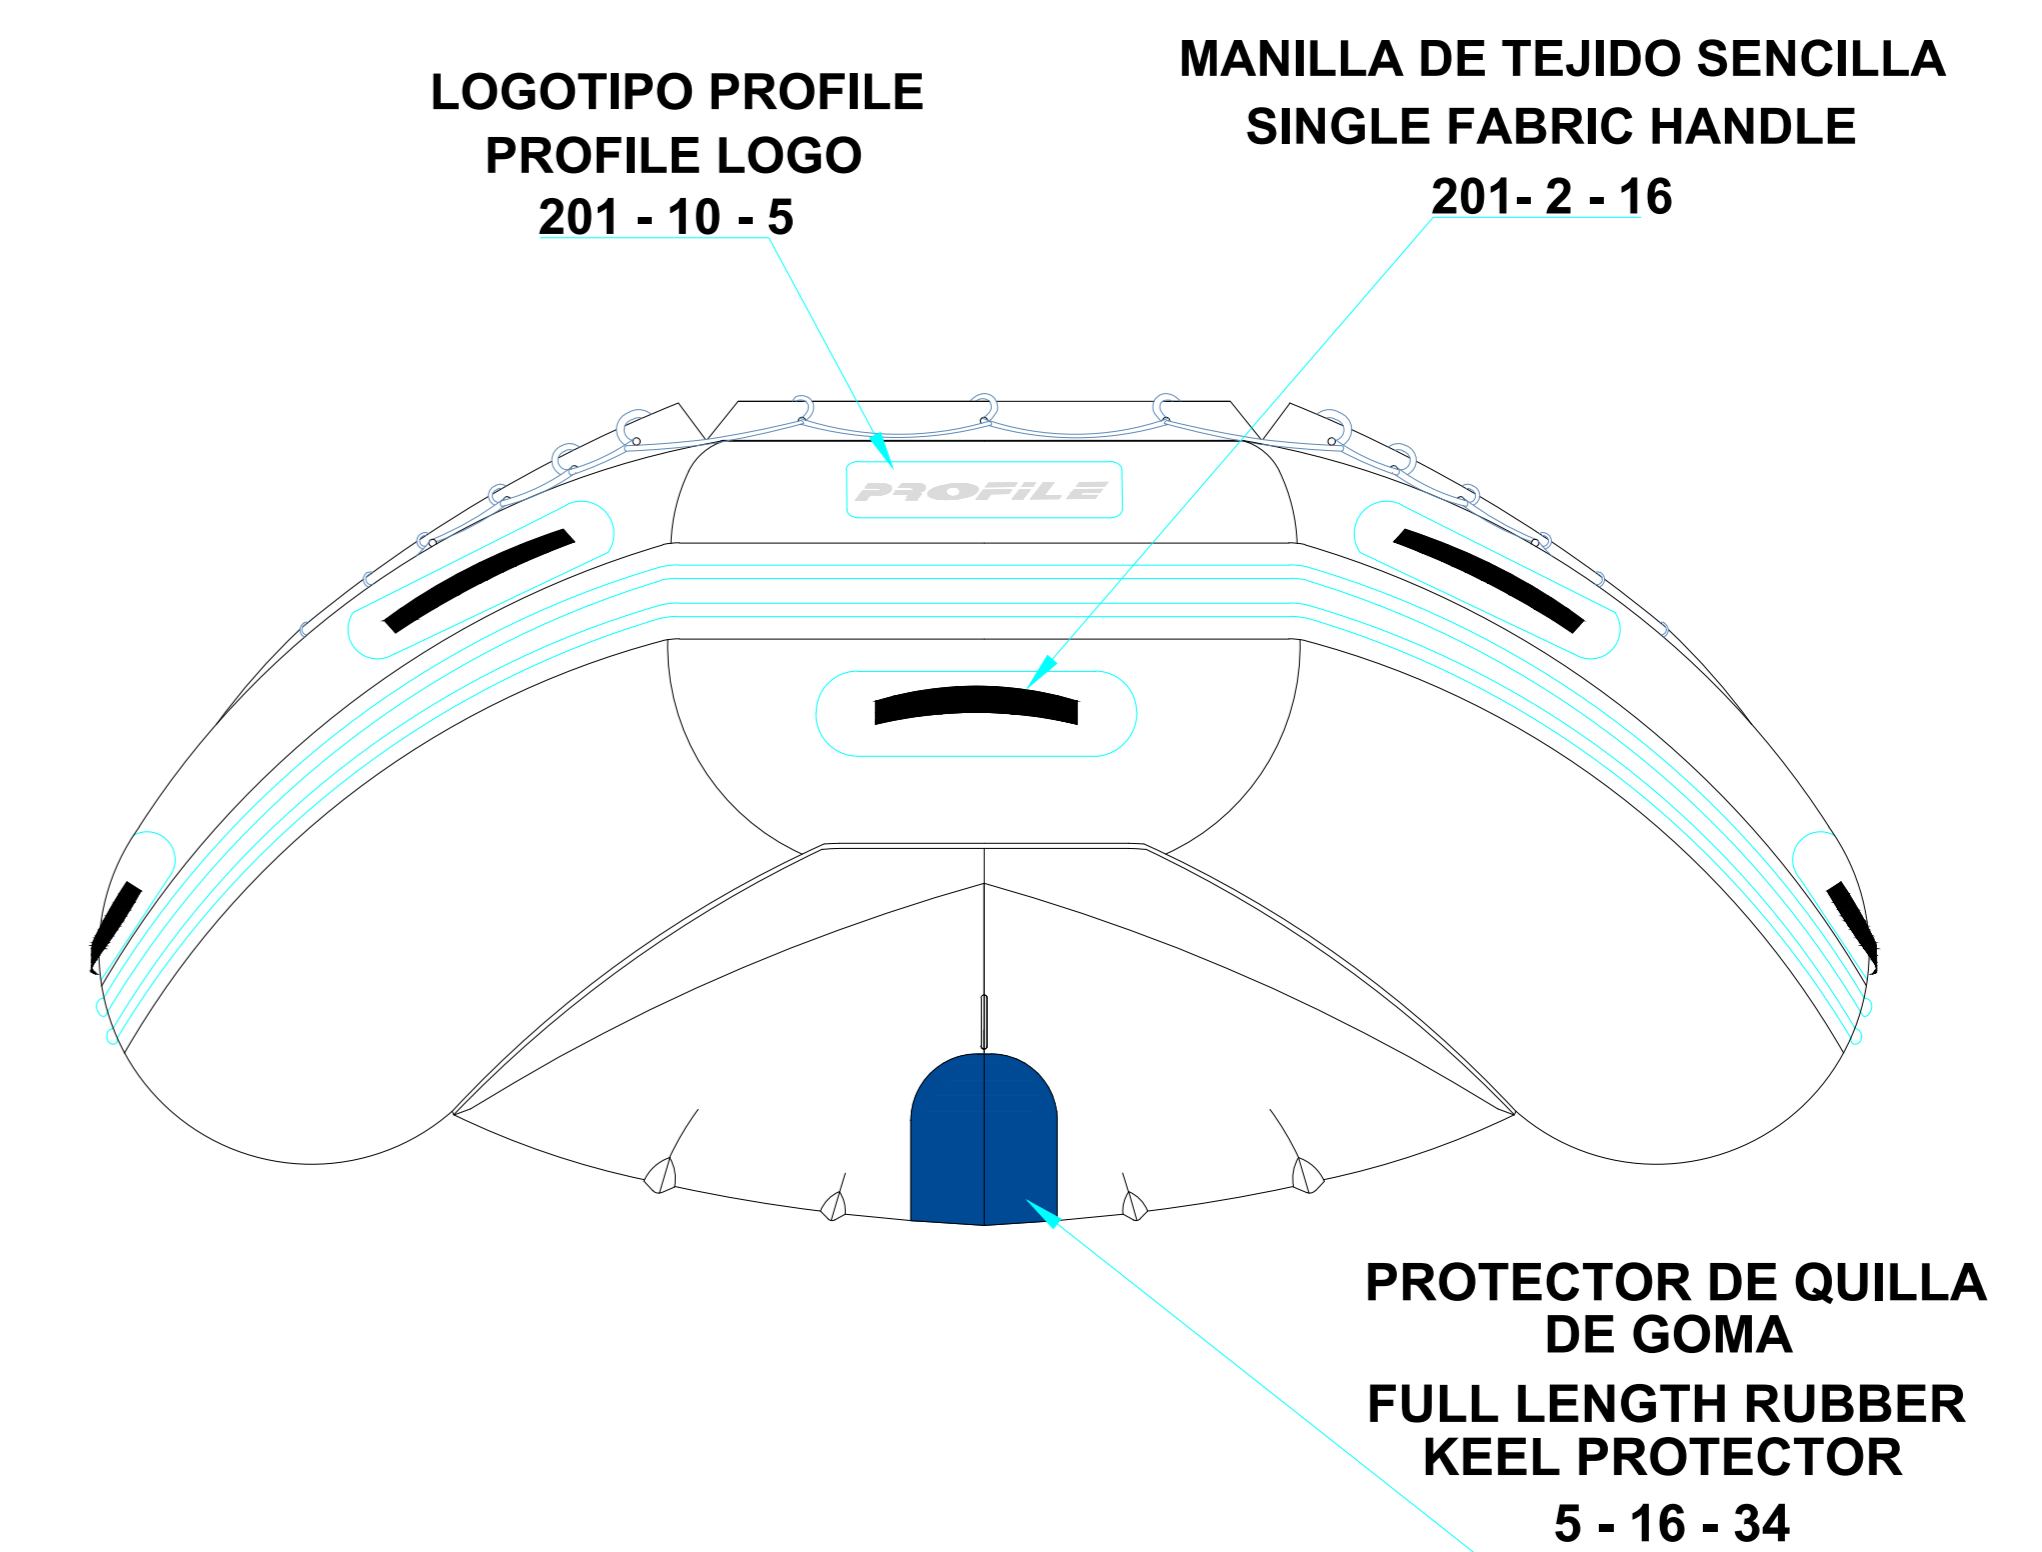

PLANT VIEW
VISTA SUPERIOR

AFT VIEW
VISTA TRASERA

LONGITUDINAL PROFILE
VISTA LATERAL

FORE VIEW
VISTA FRONTAL

NOTA: FAVOR INDICAR COLOR DEL BOTE AL ORDENAR / NOTE: MUST INDICATE BOAT COLOR WHEN ORDERING