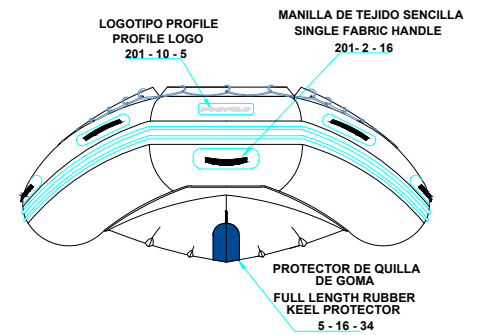

PLANT VIEW  
VISTA SUPERIOR

AFT VIEW  
VISTA TRASERA

LONGITUDINAL PROFILE  
VISTA LATERAL

FORE VIEW  
VISTA FRONTAL

NOTA: FAVOR INDICAR COLOR DEL BOTE AL ORDENAR / NOTE: MUST INDICATE BOAT COLOR WHEN ORDERING