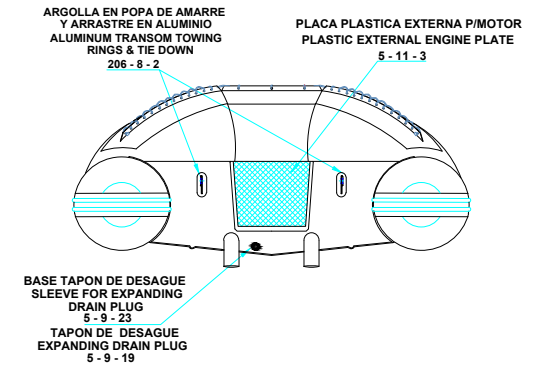

PLANT VIEW  
VISTA SUPERIOR

AFT VIEW  
VISTA TRASERA

LONGITUDINAL PROFILE  
VISTA LATERAL

FORE VIEW  
VISTA FRONTAL

NOTA: FAVOR INDICAR COLOR DEL BOTE AL ORDENAR / NOTE: MUST INDICATE BOAT COLOR WHEN ORDERING