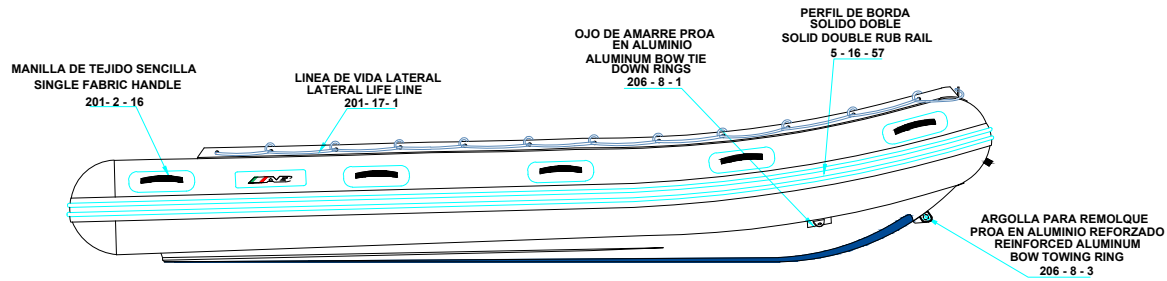

PLANT VIEW  
VISTA SUPERIOR

AFT VIEW  
VISTA TRASERA

LONGITUDINAL PROFILE  
VISTA LATERAL

FORE VIEW  
VISTA FRONTAL

NOTA: FAVOR INDICAR COLOR DEL BOTE AL ORDENAR / NOTE: MUST INDICATE BOAT COLOR WHEN ORDERING