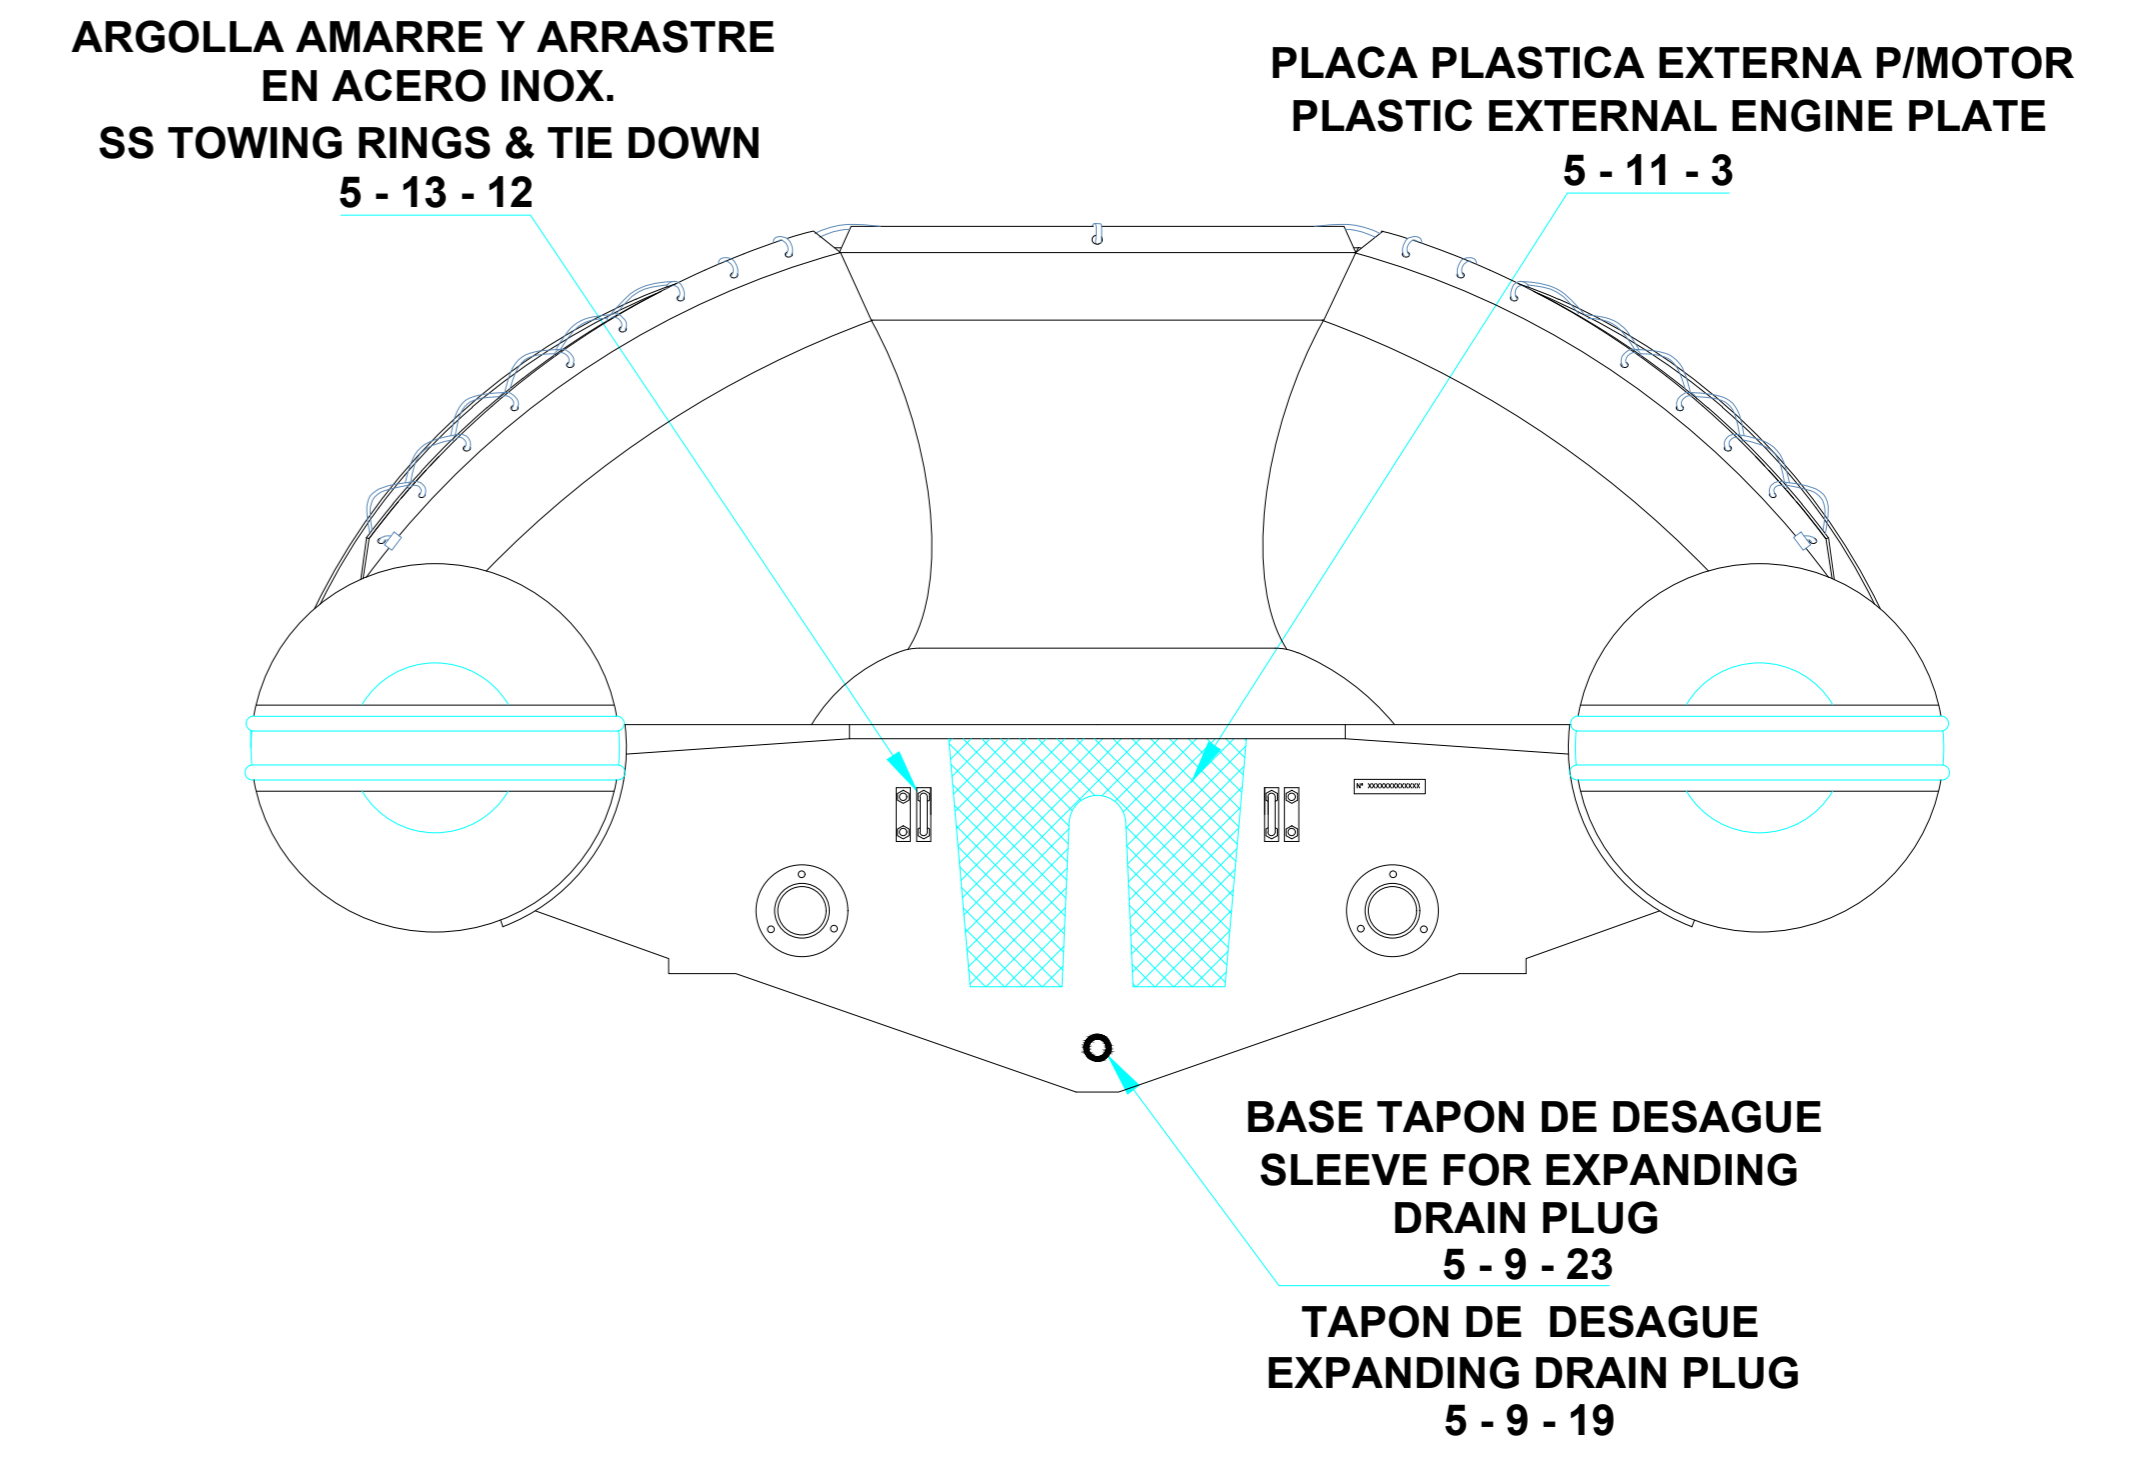

PLANT VIEW VISTA SUPERIOR

AFT VIEW VISTA TRASERA

LONGITUDINAL PROFILE VISTA LATERAL

FORE VIEW VISTA FRONTAL

NOTA: FAVOR INDICAR COLOR DEL BOTE AL ORDENAR / NOTE: MUST INDICATE BOAT COLOR WHEN ORDERING