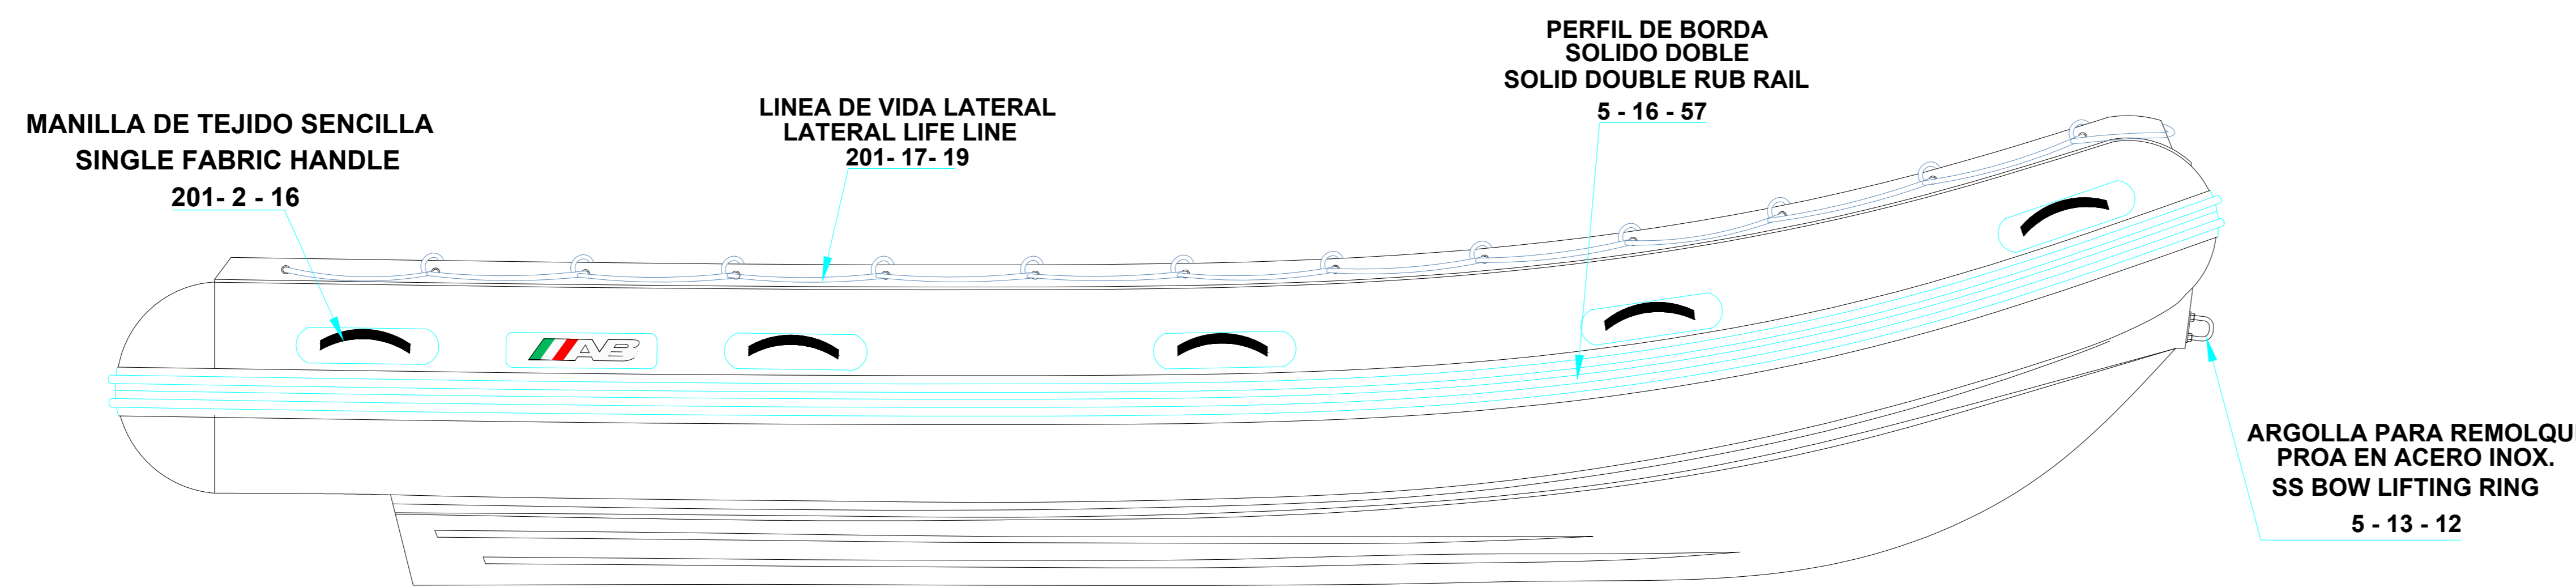

PLANT VIEW VISTA SUPERIOR

AFT VIEW VISTA TRASERA

LONGITUDINAL PROFILE VISTA LATERAL

FORE VIEW VISTA FRONTAL

NOTA: FAVOR INDICAR COLOR DEL BOTE AL ORDENAR / NOTE: MUST INDICATE BOAT COLOR WHEN ORDERING