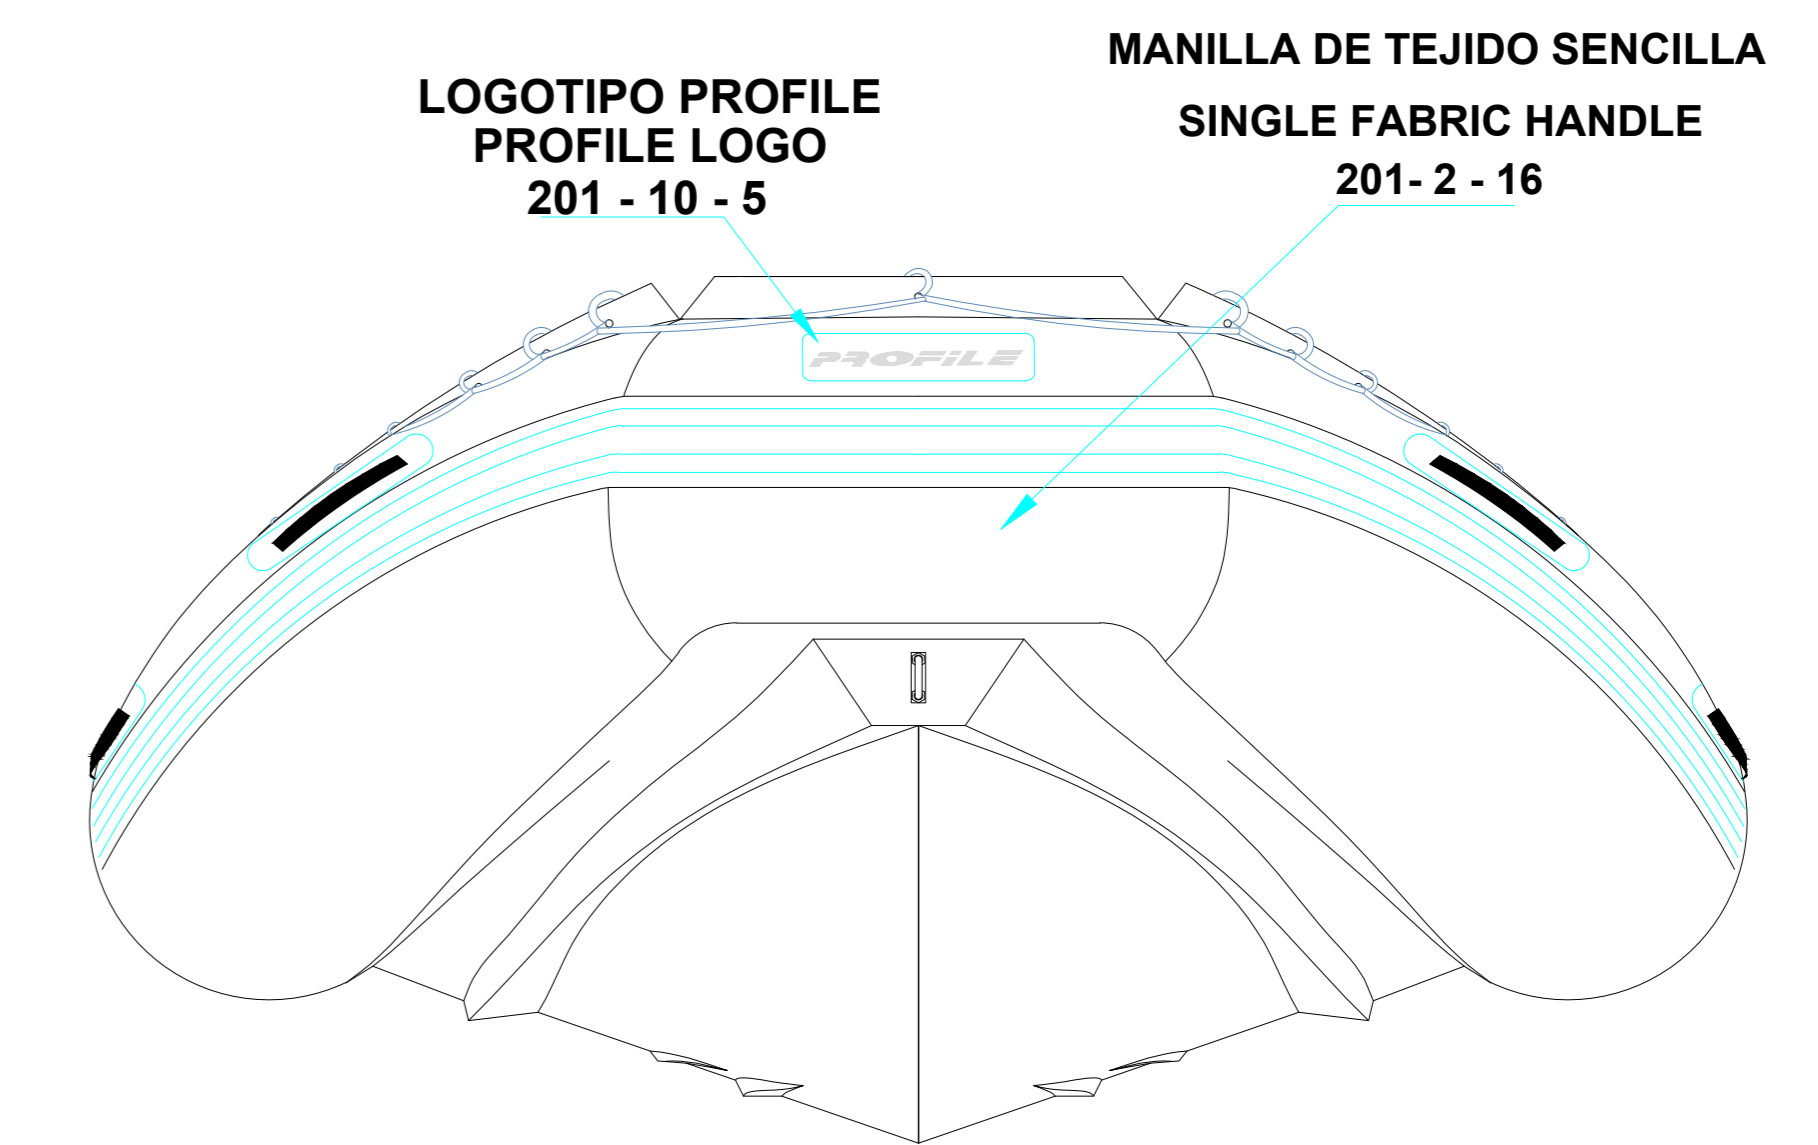

PLANT VIEW VISTA SUPERIOR

AFT VIEW VISTA TRASERA

LONGITUDINAL PROFILE VISTA LATERAL

FORE VIEW VISTA FRONTAL

NOTA: FAVOR INDICAR COLOR DEL BOTE AL ORDENAR / NOTE: MUST INDICATE BOAT COLOR WHEN ORDERING