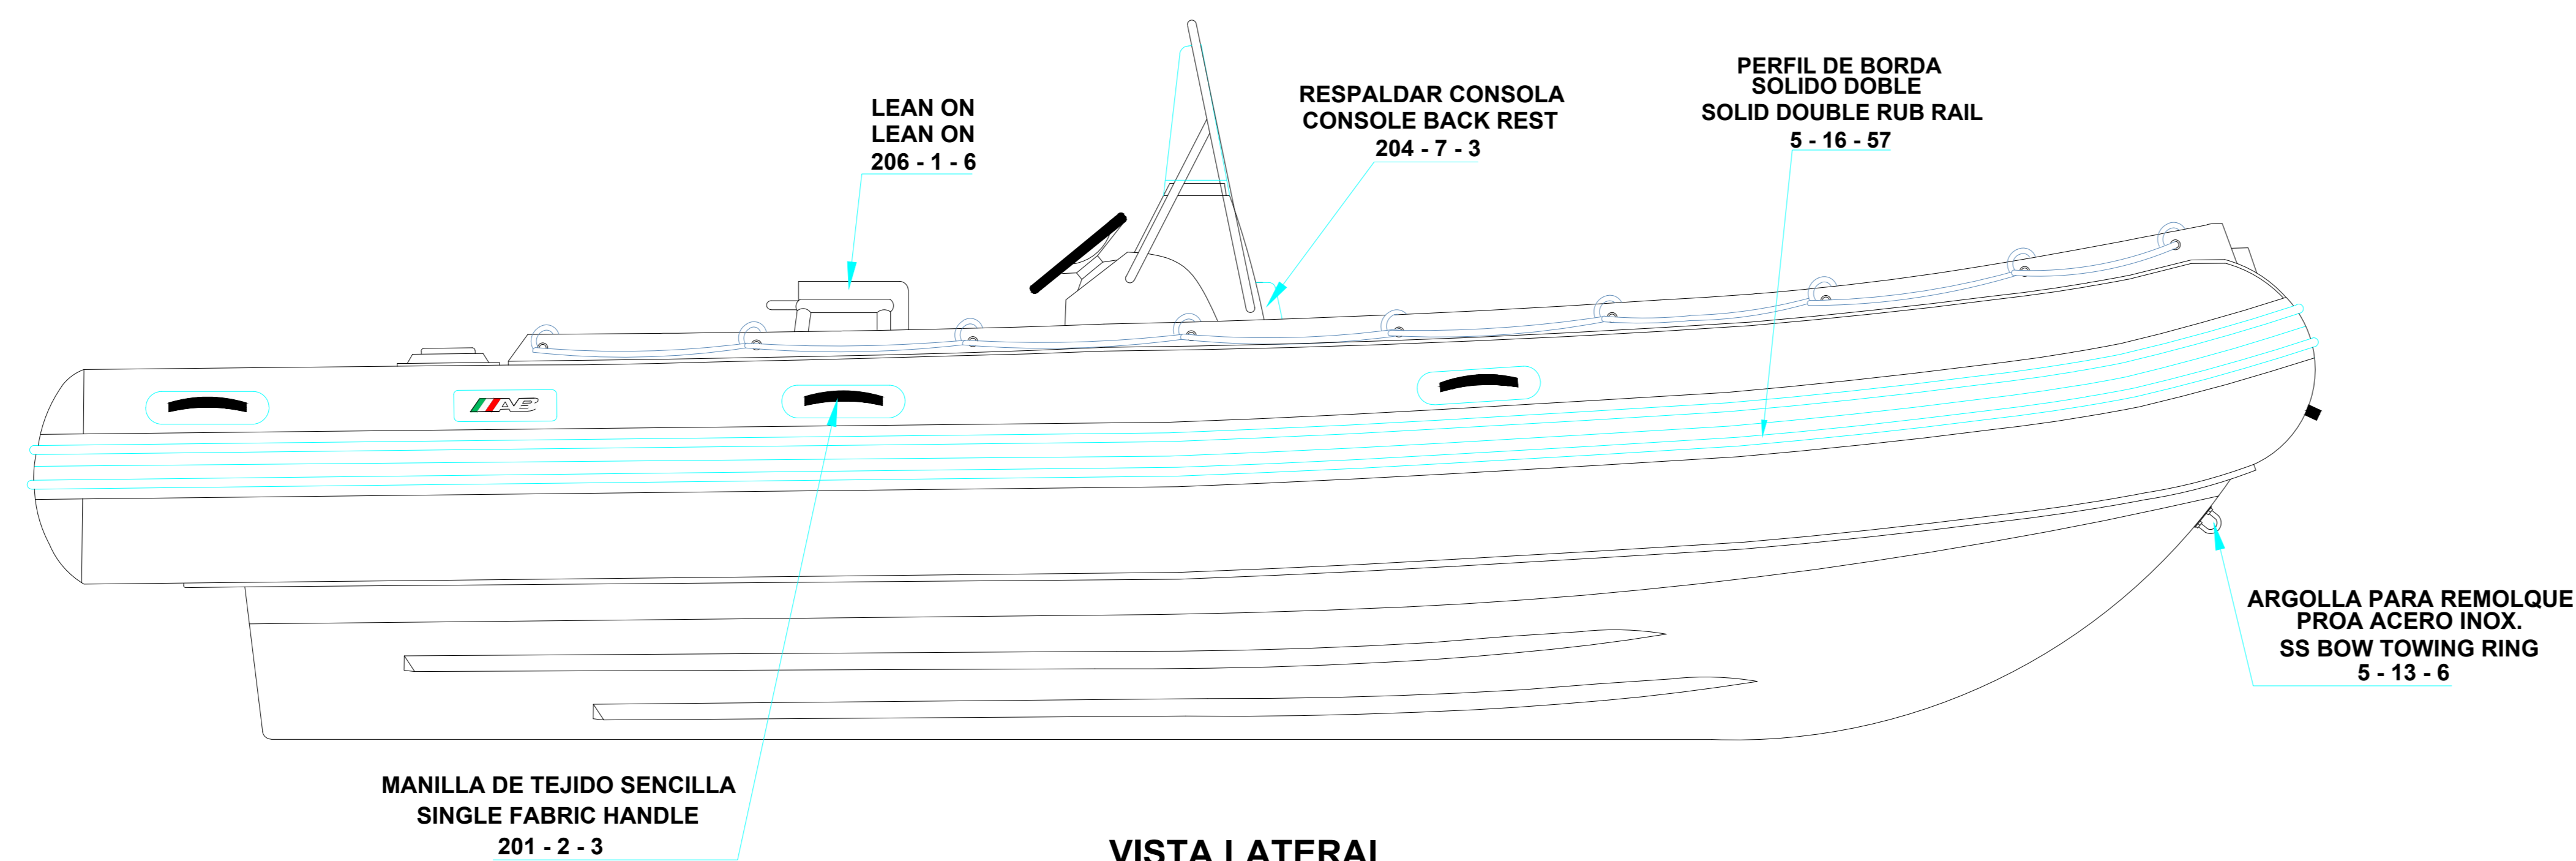

PLANT VIEW VISTA SUPERIOR

AFT VIEW VISTA TRASERA

VISTA LATERAL LONGITUDINAL PROFILE

FORE VIEW VISTA FRONTAL

NOTA: FAVOR INDICAR COLOR DEL BOTE AL ORDENAR / NOTE: MUST INDICATE BOAT COLOR WHEN ORDERING