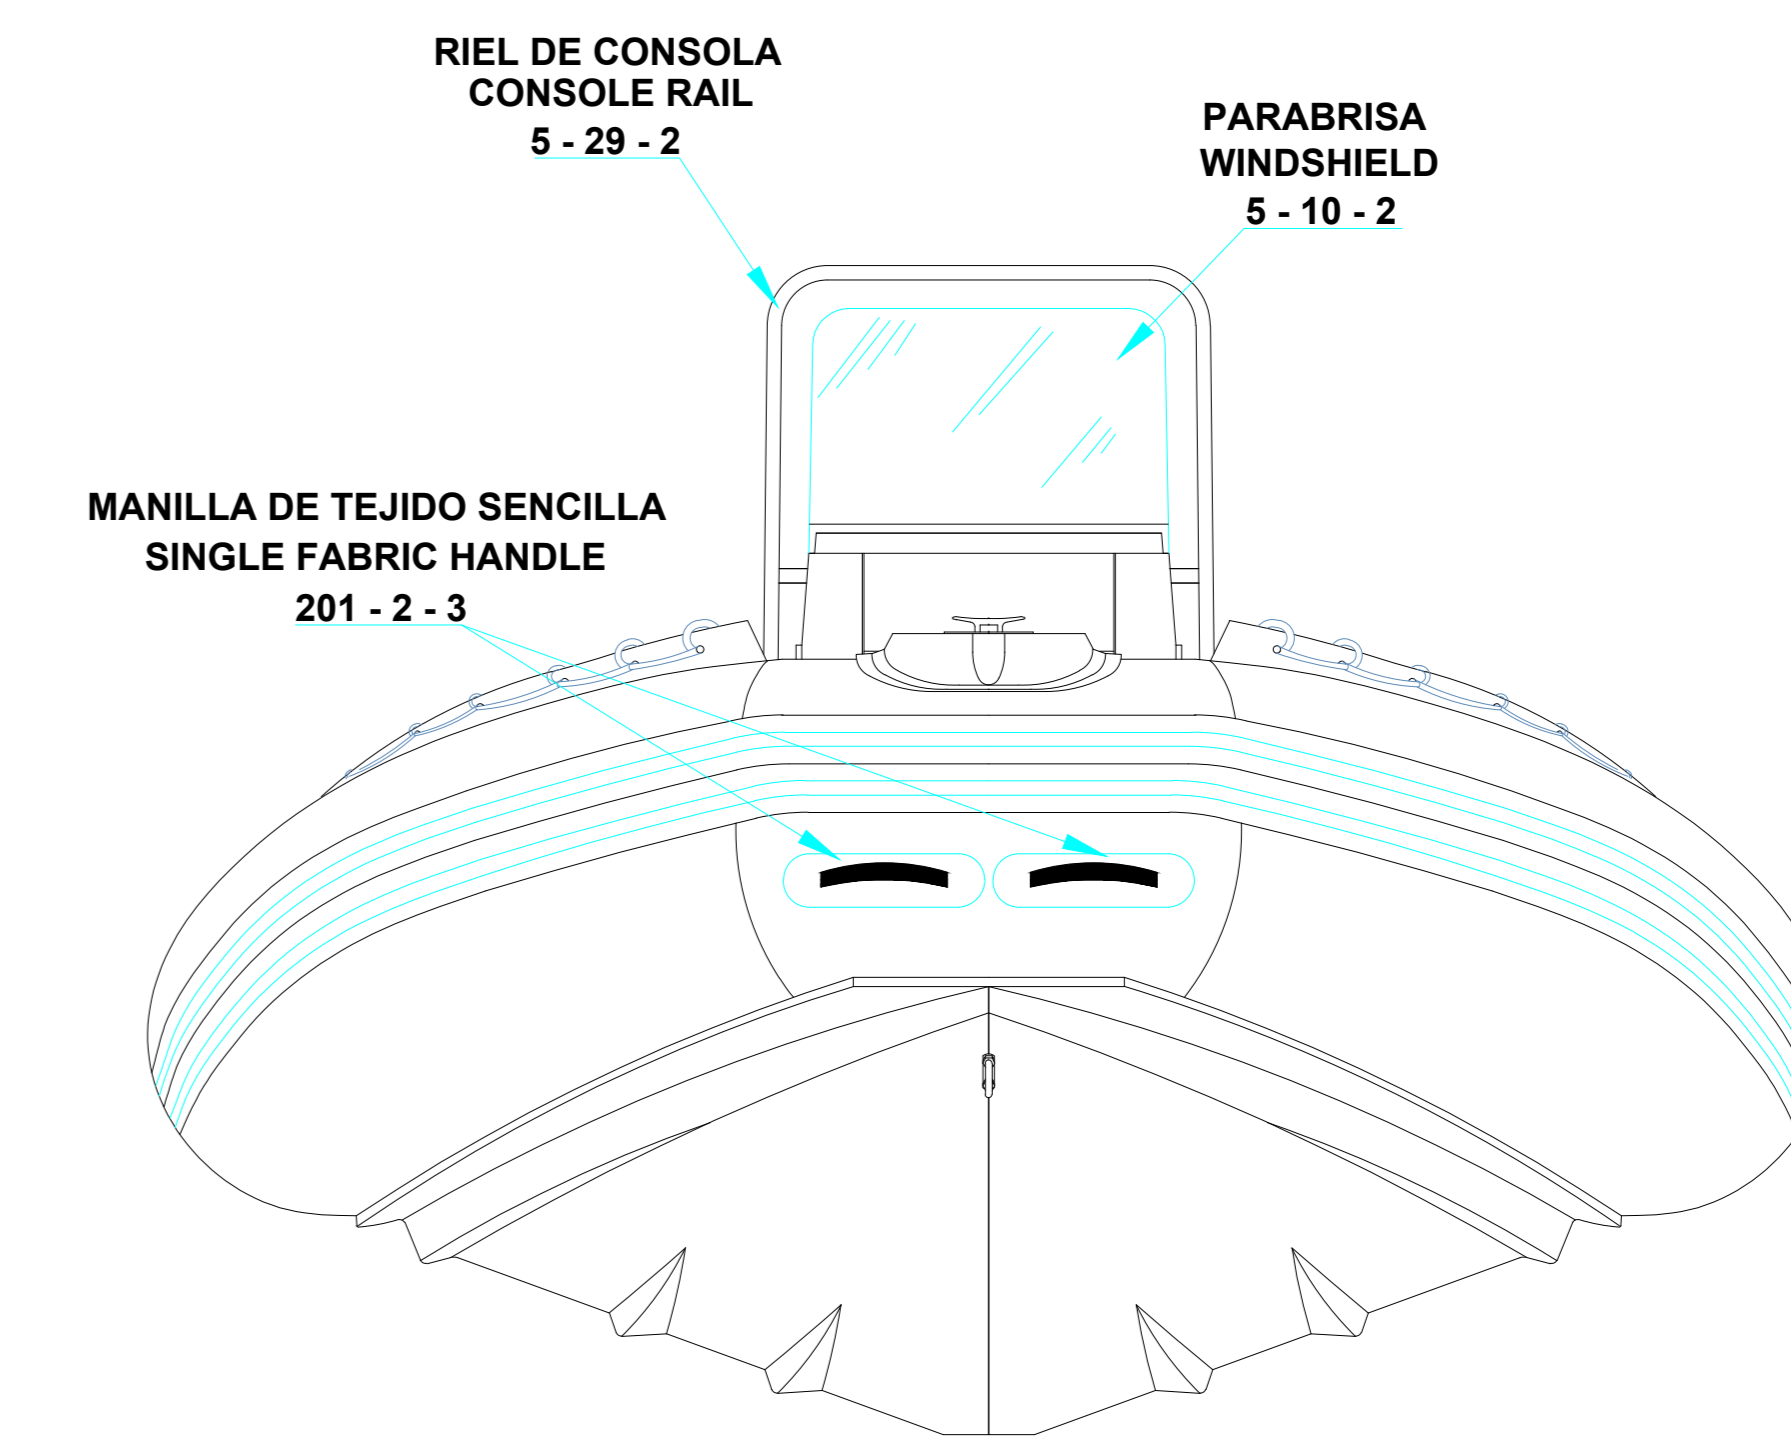

PLANT VIEW VISTA SUPERIOR

AFT VIEW VISTA TRASERA

VISTA LATERAL LONGITUDINAL PROFILE

FORE VIEW VISTA FRONTAL

NOTA: FAVOR INDICAR COLOR DEL BOTE AL ORDENAR / NOTE: MUST INDICATE BOAT COLOR WHEN ORDERING