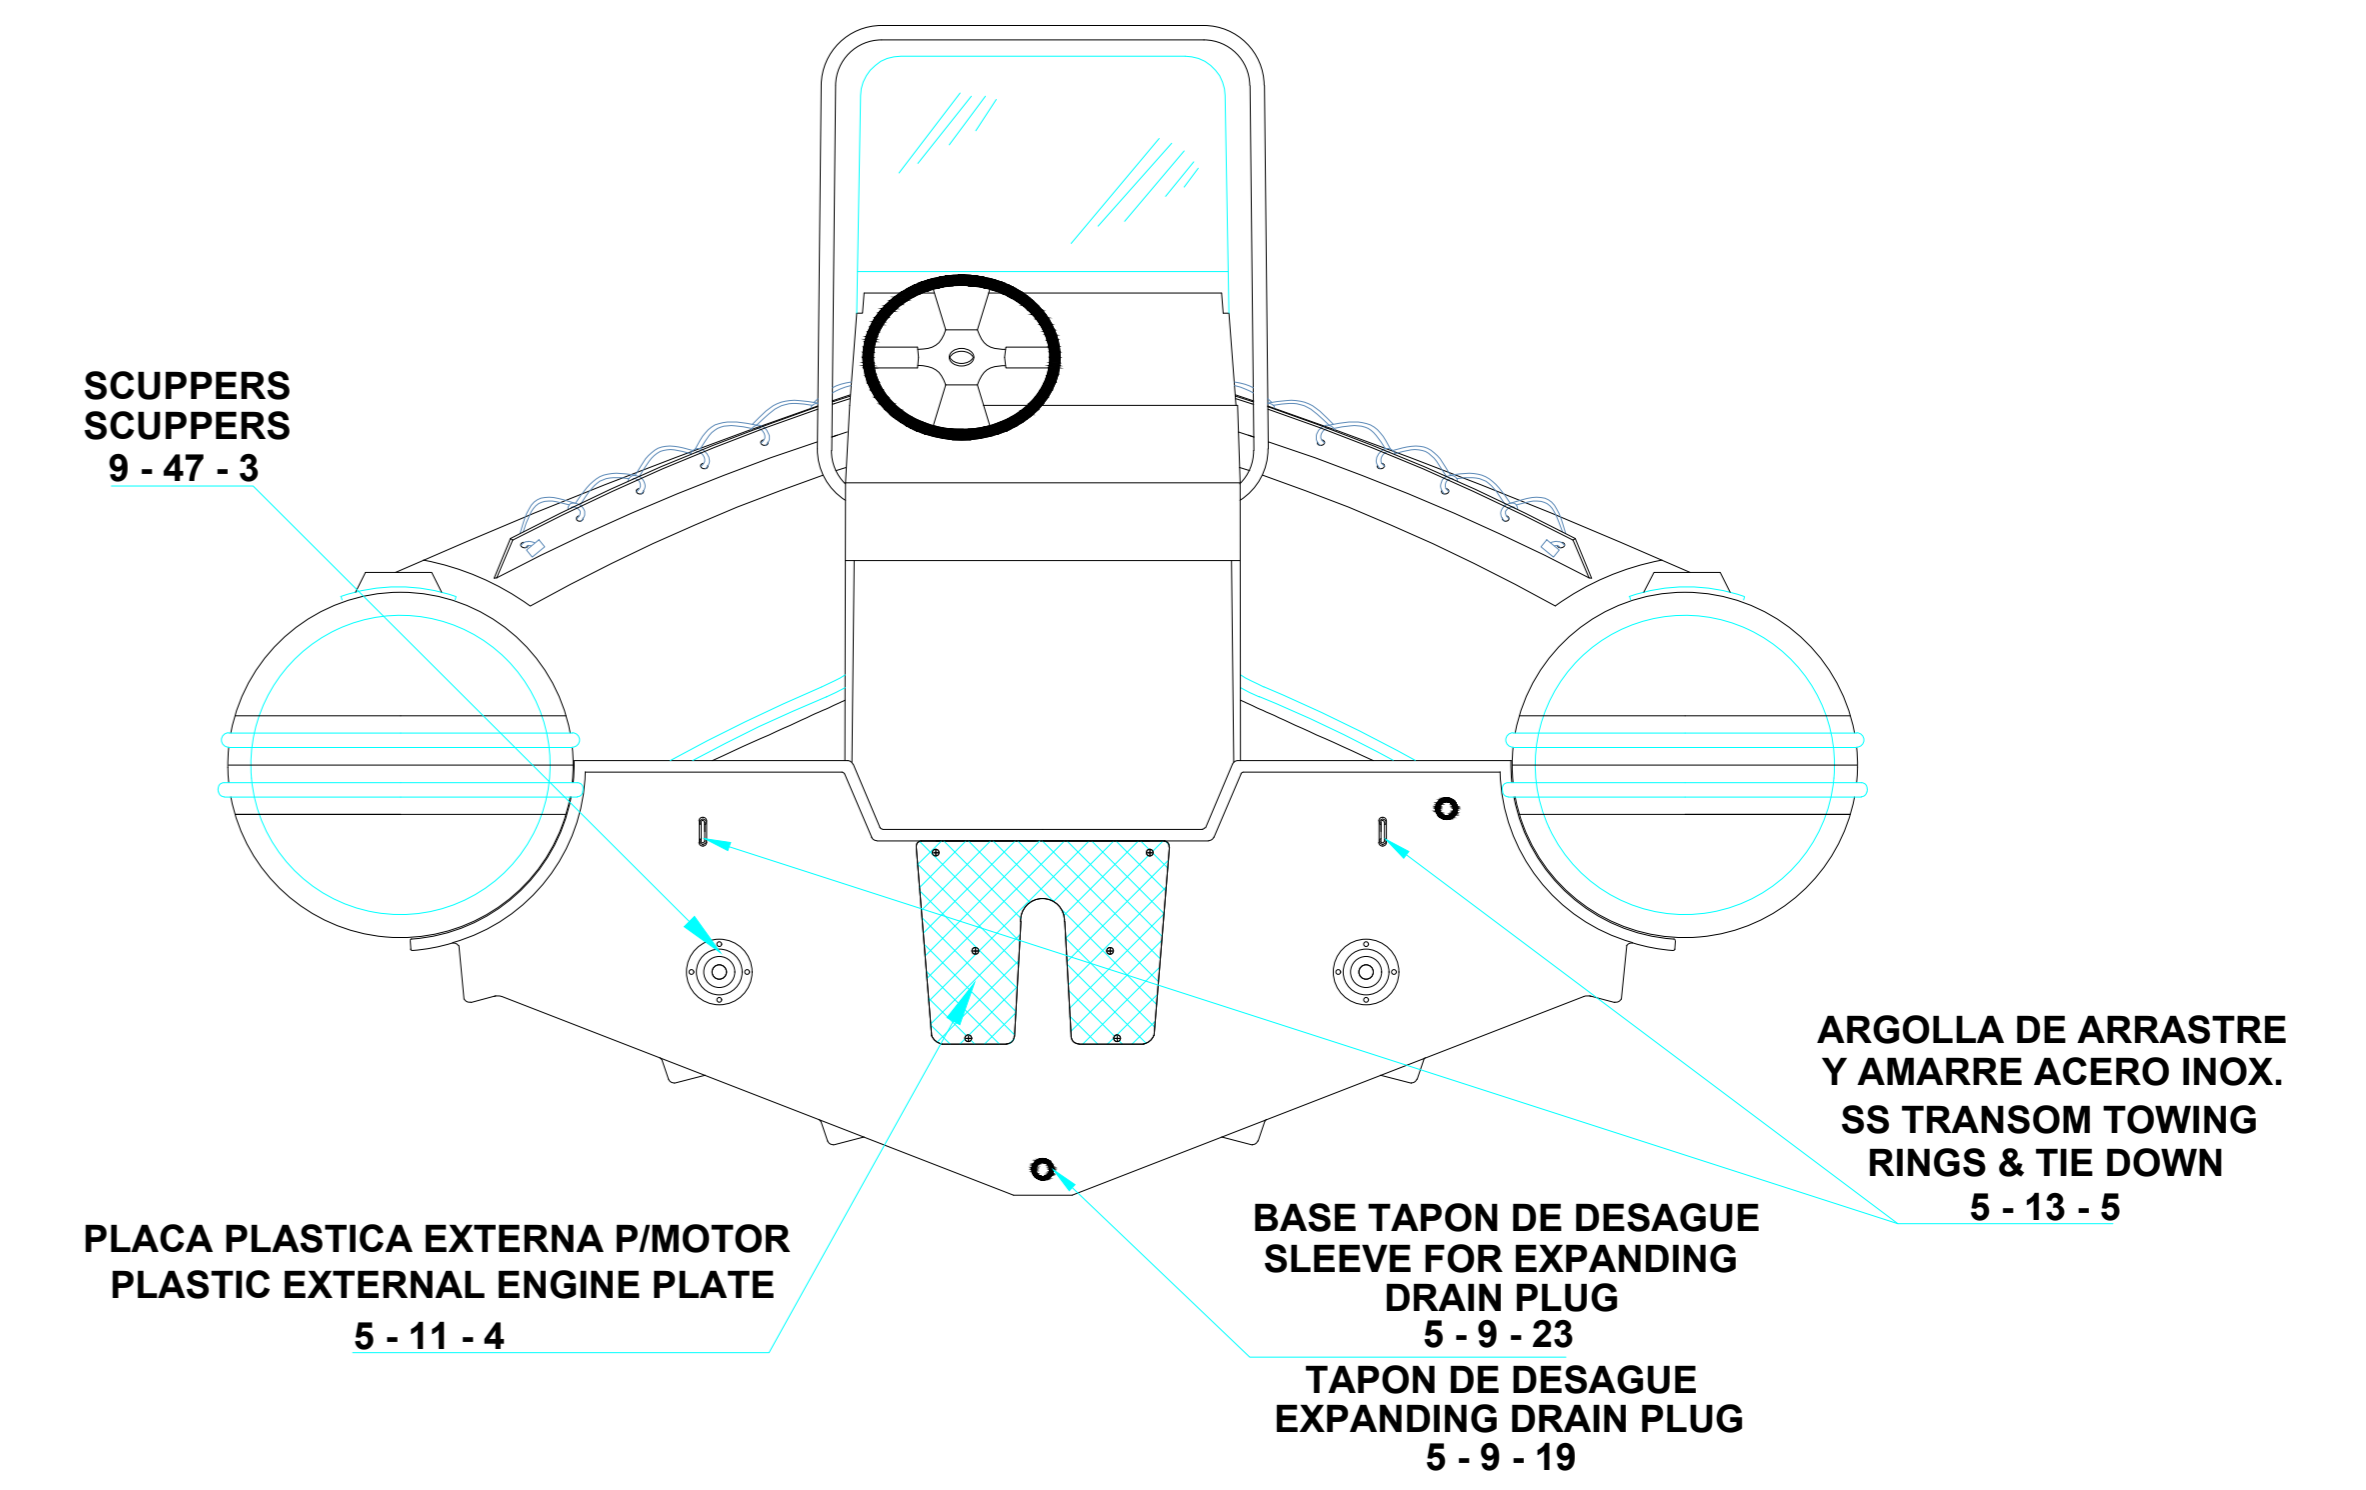

PLANT VIEW VISTA SUPERIOR

AFT VIEW VISTA TRASERA

VISTA LATERAL LONGITUDINAL PROFILE

FORE VIEW VISTA FRONTAL

NOTA: FAVOR INDICAR COLOR DEL BOTE AL ORDENAR / NOTE: MUST INDICATE BOAT COLOR WHEN ORDERING