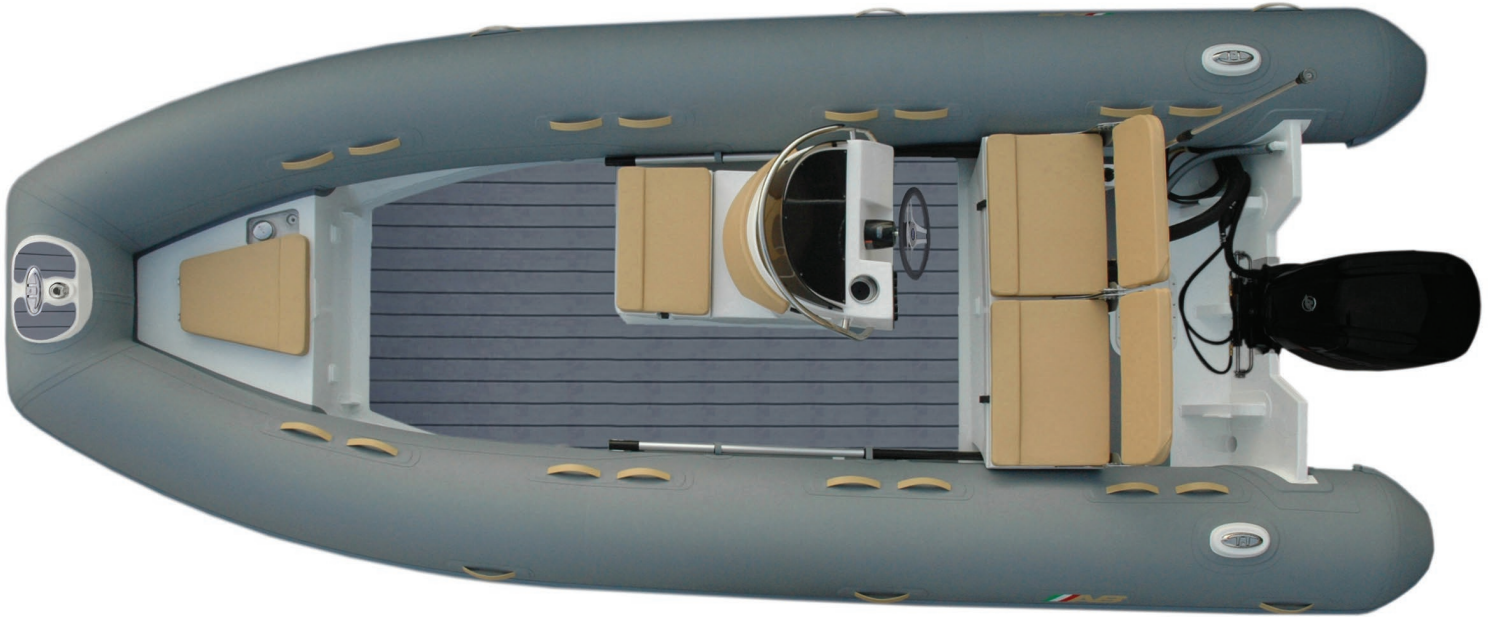

A B I N F L A T A B L E S

alumina

18ALX

Aluminum Console Tenders

S P E C S

Overall Length	: 18' / 5.49m	Number of Chambers	: 5	Shaft Length	: 25" / 63.5cm
Overall Beam	: 7' 10" / 2.40m	Person Capacity	: 12	Gas Built in Tank	: 32 Gal / 120 L
Inside Length	: 14' 8" / 4.47m	Weight	: 895lb / 406kg	RDC Design Category	: C
Inside Beam	: 4' 3" / 1.30m	Recommended HP	: 90hp / 67.1kw		
Tube Diameter	: 21" / 0.53m	Maximum HP	: 115hp / 85.8kw		