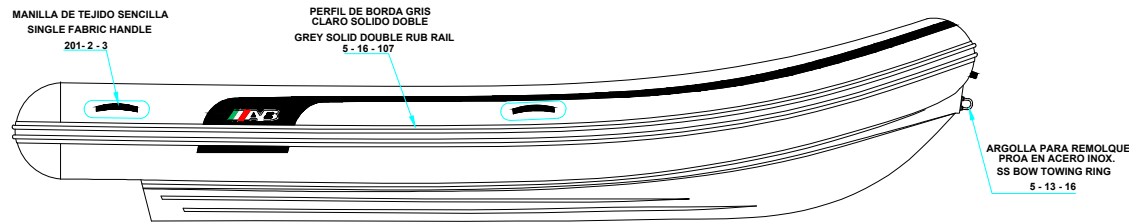

PLANT VIEW
VISTA SUPERIOR

AFT VIEW
VISTA TRASERA

LONGITUDINAL PROFILE
VISTA LATERAL

FORE VIEW
VISTA FRONTAL

NOTA: FAVOR INDICAR COLOR DEL BOTE AL ORDENAR / **NOTE:** MUST INDICATE BOAT COLOR WHEN ORDERING