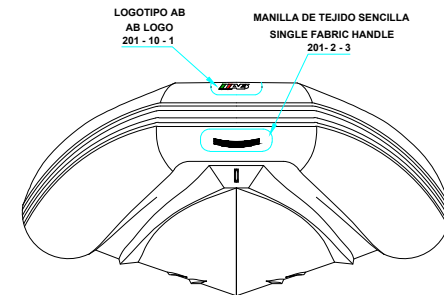

PLANT VIEW
VISTA SUPERIOR

AFT VIEW
VISTA TRASERA

LONGITUDINAL PROFILE
VISTA LATERAL

FORE VIEW
VISTA FRONTAL

NOTA: FAVOR INDICAR COLOR DEL BOTE AL ORDENAR / **NOTE:** MUST INDICATE BOAT COLOR WHEN ORDERING