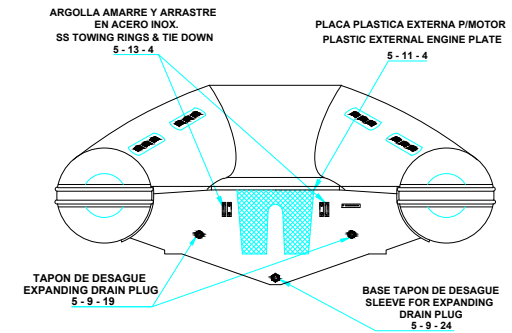

PLANT VIEW
VISTA SUPERIOR

AFT VIEW
VISTA TRASERA

LONGITUDINAL PROFILE
VISTA LATERAL

FORE VIEW
VISTA FRONTAL

NOTA: FAVOR INDICAR COLOR DEL BOTE AL ORDENAR / **NOTE:** MUST INDICATE BOAT COLOR WHEN ORDERING