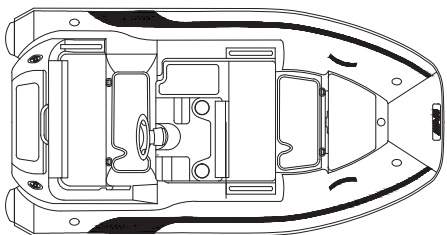

ABJET[®] 330

www.abinflatables.com

ABJET® 330

Specifications

Model	ABJET® 330
Length	3,30 mts / 10' 10"
Beam	1,72 mts / 5' 8"
Height (Removable Wheel)	0,85 mts / 2' 9"
Tube Material	ORCA® 828
Tube Diameter	16" / 0.41 mts
Number of Chambers	4
Weight	728 lbs / 330 kgs
Person Capacity	5
Installed HP	90
RDC Design Category	C

Engine features

OEM with **ROTAX**

ACE 90 ECT
90 HP

Muffler & Silencer
Catalytic Exhaust System

**INTERNATIONAL
WARRANTY**

Standard Equipment

Features

Integrated Marine Grade Aluminum Fuel Tank (Gal.10)
Diamond Non-Skid Deck
Rear Seat with Ample Storage
Fully Upholstered Seating-Spradling®
Console with forward seat
Integrated Bow Locker
Easy Port & Starboard Access
Stainless Steel Port/Starboard Hand Rails
Ample Engine Access
Stainless Steel Bow Eye
2 Stern Stainless Steel Foldable Cleats
4 Stainless Steel Davit Lifting Points
Stainless Steel Ski-Eye & Stern Hand Rail
Stainless Steel Transom Tie Downs
Battery Box
2 Recessed Cup Holders
Water Tight Engine Compartment Seal

Tube

Orca ® (CSM) Fabric
Non-Corrosive Push-Push Inflation Valves
Single Solid Rub Rail
Reinforced External Seams
Orca ® (CSM) Fabric Handles on Tubes

Drain System

Self Bailing Deck System with Non-Return Valves
Stainless Steel Drain Plugs