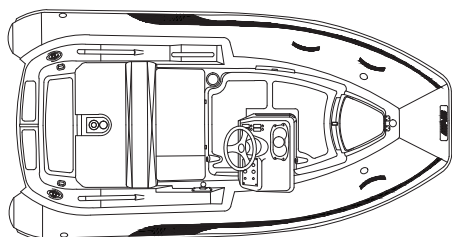

ABJET 350XP

www.abinflatables.com

ABJET® 350XP

Specifications

Model	ABJET® 350XP
Length	3,44 mts / 11'3,5"
Beam	1,78 mts / 5'10"
Height (Removable Wheel)	0,87 mts / 2'10"
Tube Material	ORCA® 828
Tube Diameter	16" / 0,41 mts
Number of Chambers	4
Weight	761 lbs / 345 Kgs
Person Capacity	5
Installed HP	90
RDC Design Category	C

Engine features

OEM with **ROTAX**

ACE 90 ECT
90 HP

Muffler & Silencer
Catalytic Exhaust System

**INTERNATIONAL
WARRANTY**

Standard Equipment

Features

- Integrated Marine Grade Aluminum Fuel Tank (gal.11)
- Diamond Non-Skid Deck
- Dual Rear Seat
- Fully Upholstered Seating-Spradling®
- Integrated Bow Locker
- Easy Port & Starboard Access
- Integrated Stainless Steel Stern Hand Rails
- Ample Engine Access
- Stainless Steel Bow Eye
- 2 Stern Stainless Steel Foldable Cleats
- 3 Stainless Steel Davit Lifting Points
- Stainless Steel Removable Ski-Pole & Stern Hand Rail
- Stainless Steel Transom Tie Downs
- Battery Box
- 1 Recessed Cup Holder
- Water Tight Engine Compartment Seal
- Removable lateral seat

Tube

- Orca ® (CSM) Fabric
- Non-Corrosive Push-Push Inflation Valves
- Single Solid Rub Rail
- Reinforced External Seams
- Orca ® (CSM) Fabric Handles on Tubes

Drain System

- Self Bailing Deck System with Non-Return Valves
- Stainless Steel Drain Plugs