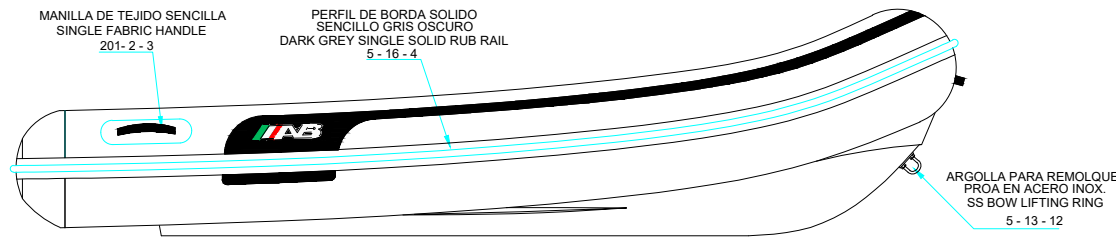

PLANT VIEW
VISTA SUPERIOR

AFT VIEW
VISTA TRASERA

LONGITUDINAL PROFILE
VISTA LATERAL

FORE VIEW
VISTA FRONTAL

NOTA: FAVOR INDICAR COLOR DEL BOTE AL ORDENAR / NOTE: MUST INDICATE BOAT COLOR WHEN ORDERING