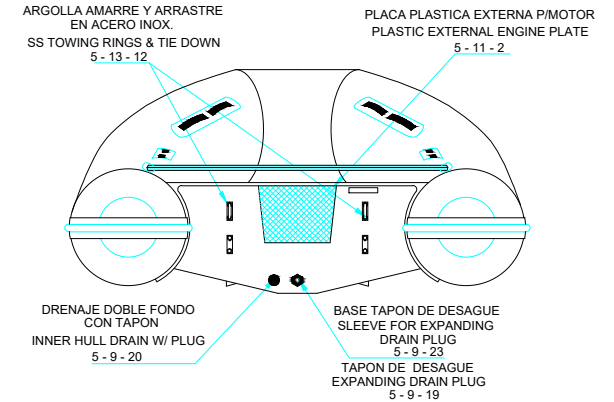

PLANT VIEW
VISTA SUPERIOR

AFT VIEW
VISTA TRASERA

LONGITUDINAL PROFILE
VISTA LATERAL

FORE VIEW
VISTA FRONTAL

NOTA: FAVOR INDICAR COLOR DEL BOTE AL ORDENAR / NOTE: MUST INDICATE BOAT COLOR WHEN ORDERING