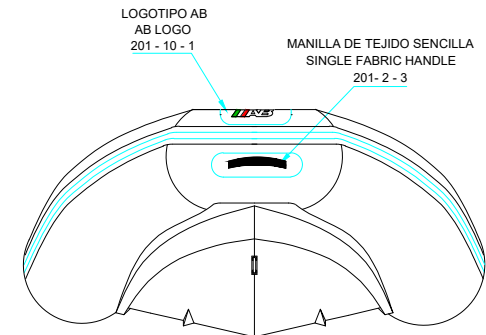

PLANT VIEW
VISTA SUPERIOR

AFT VIEW
VISTA TRASERA

LONGITUDINAL PROFILE
VISTA LATERAL

FORE VIEW
VISTA FRONTAL

NOTA: FAVOR INDICAR COLOR DEL BOTE AL ORDENAR / NOTE: MUST INDICATE BOAT COLOR WHEN ORDERING